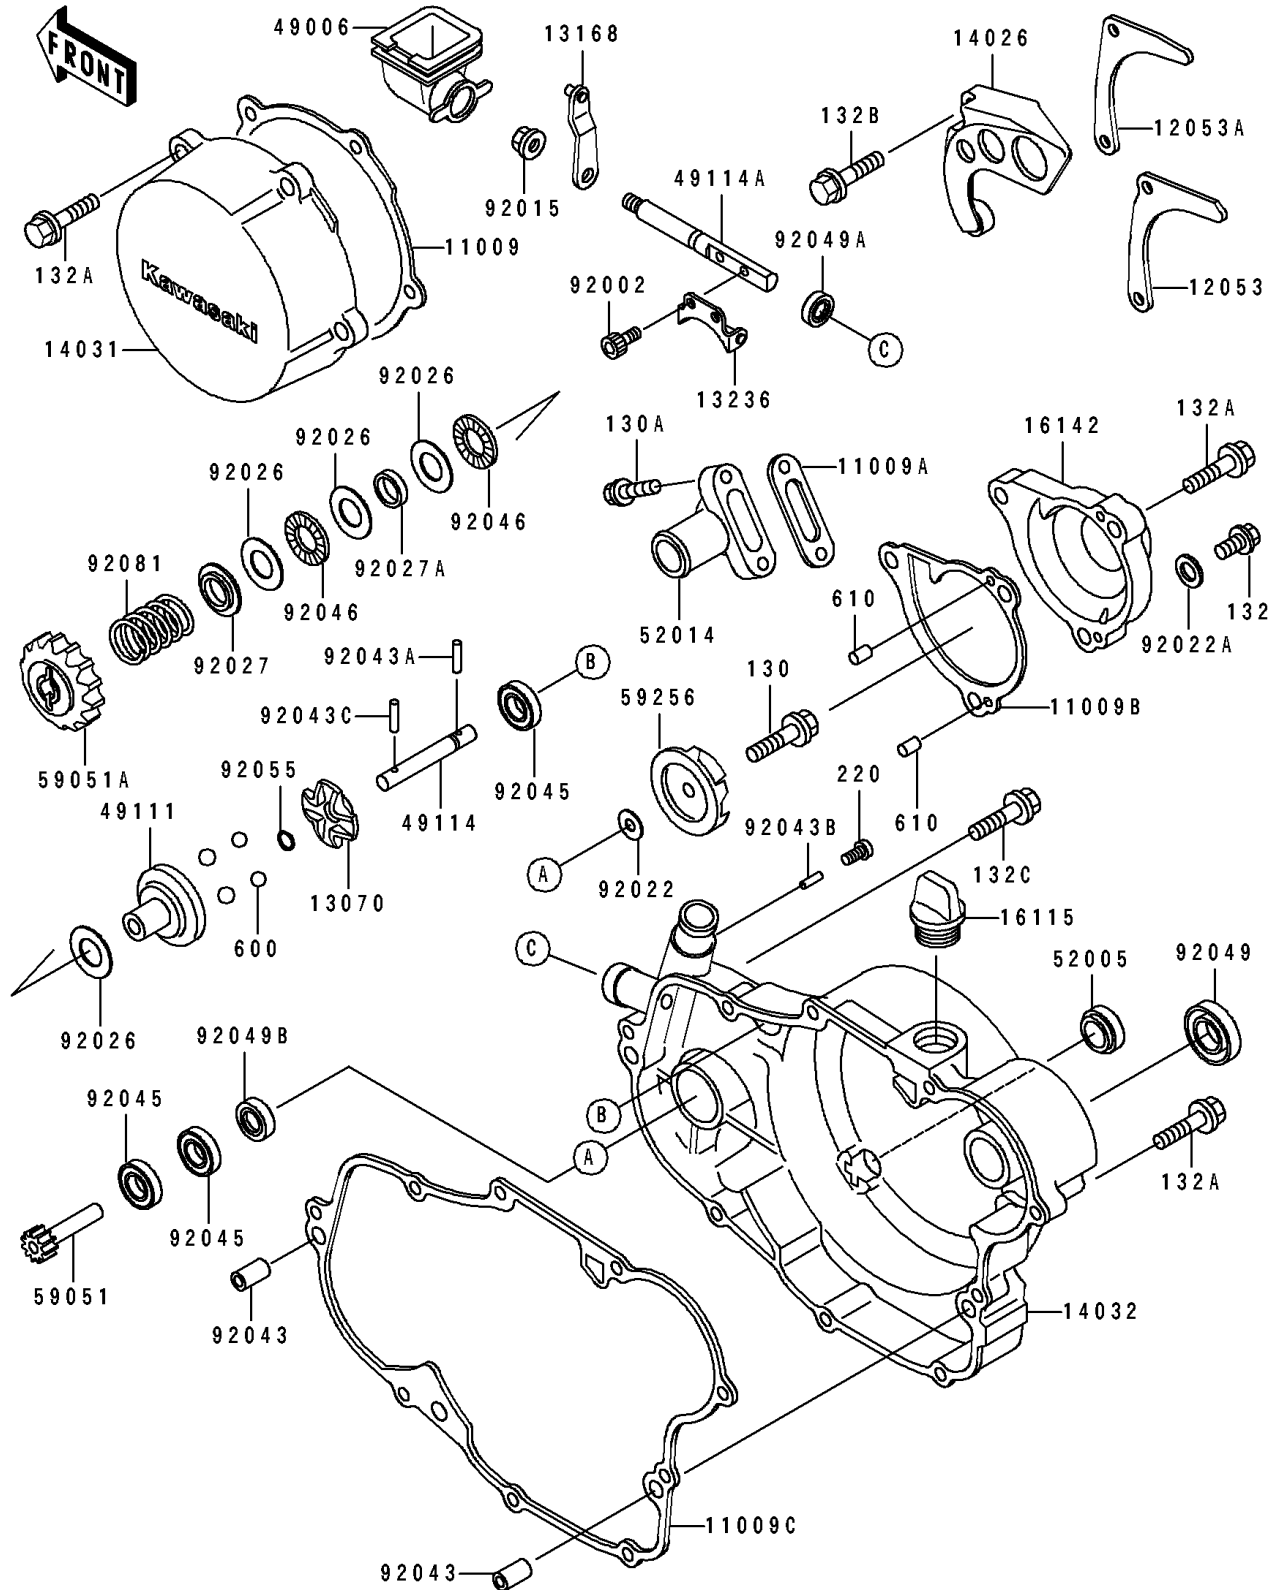

1991 KX500 PARTS DIAGRAM

Engine Cover

E1431

1991 KX500 PARTS LIST

Engine Cover

ITEM NAME	PART NUMBER	QUANTITY
GASKET,GENERATOR COVER (Ref # 11009)	11009-1289	1
GASKET,ELBOW (Ref # 11009A)	11009-1446	1
GASKET,WATER PUMP COVER (Ref # 11009B)	11009-1466	1
GASKET,CLUTCH COVER (Ref # 11009C)	11009-1540	1
GUIDE-CHAIN (Ref # 12053)	12053-1172	1
GUIDE-CHAIN (Ref # 12053A)	12053-1206	1
GUIDE (Ref # 13070)	13070-1122	1
LEVER,GOVERNOR (Ref # 13168)	13168-1401	1
LEVER-COMP,GOVERNOR (Ref # 13236)	13236-1182	1
COVER-CHAIN (Ref # 14026)	14026-1158	1
COVER-GENERATOR (Ref # 14031)	14031-1220	1
COVER-CLUTCH (Ref # 14032)	14032-1245	1
CAP-OIL FILLER (Ref # 16115)	16115-018	1
COVER-PUMP (Ref # 16142)	16142-1086	1
BOOT (Ref # 49006)	49006-1179	1
HOLDER-GOVERNOR WEIGHT (Ref # 49111)	49111-1052	1
SHAFT-GOVERNOR (Ref # 49114)	49114-1058	1
SHAFT-GOVERNOR (Ref # 49114A)	49114-1065	1
GAUGE,OIL LEVEL (Ref # 52005)	52005-1055	1
ELBOW (Ref # 52014)	52014-1067	1
GEAR-SPUR,WATER PUMP,11T (Ref # 59051)	59051-1129	1
GEAR-SPUR,GOVERNOR (Ref # 59051A)	59051-1213	1
IMPELLER (Ref # 59256)	59256-1065	1
BOLT,SOCKET,4X8 (Ref # 92002)	92002-1403	1
NUT,FLANGED,6MM (Ref # 92015)	92015-1193	1
WASHER,5.2X13X1 (Ref # 92022)	92022-1380	1
WASHER,6.2X11X1 (Ref # 92022A)	92022-304	1
SPACER,15X28X1 (Ref # 92026)	92026-1238	1
COLLAR (Ref # 92027)	92027-1838	1