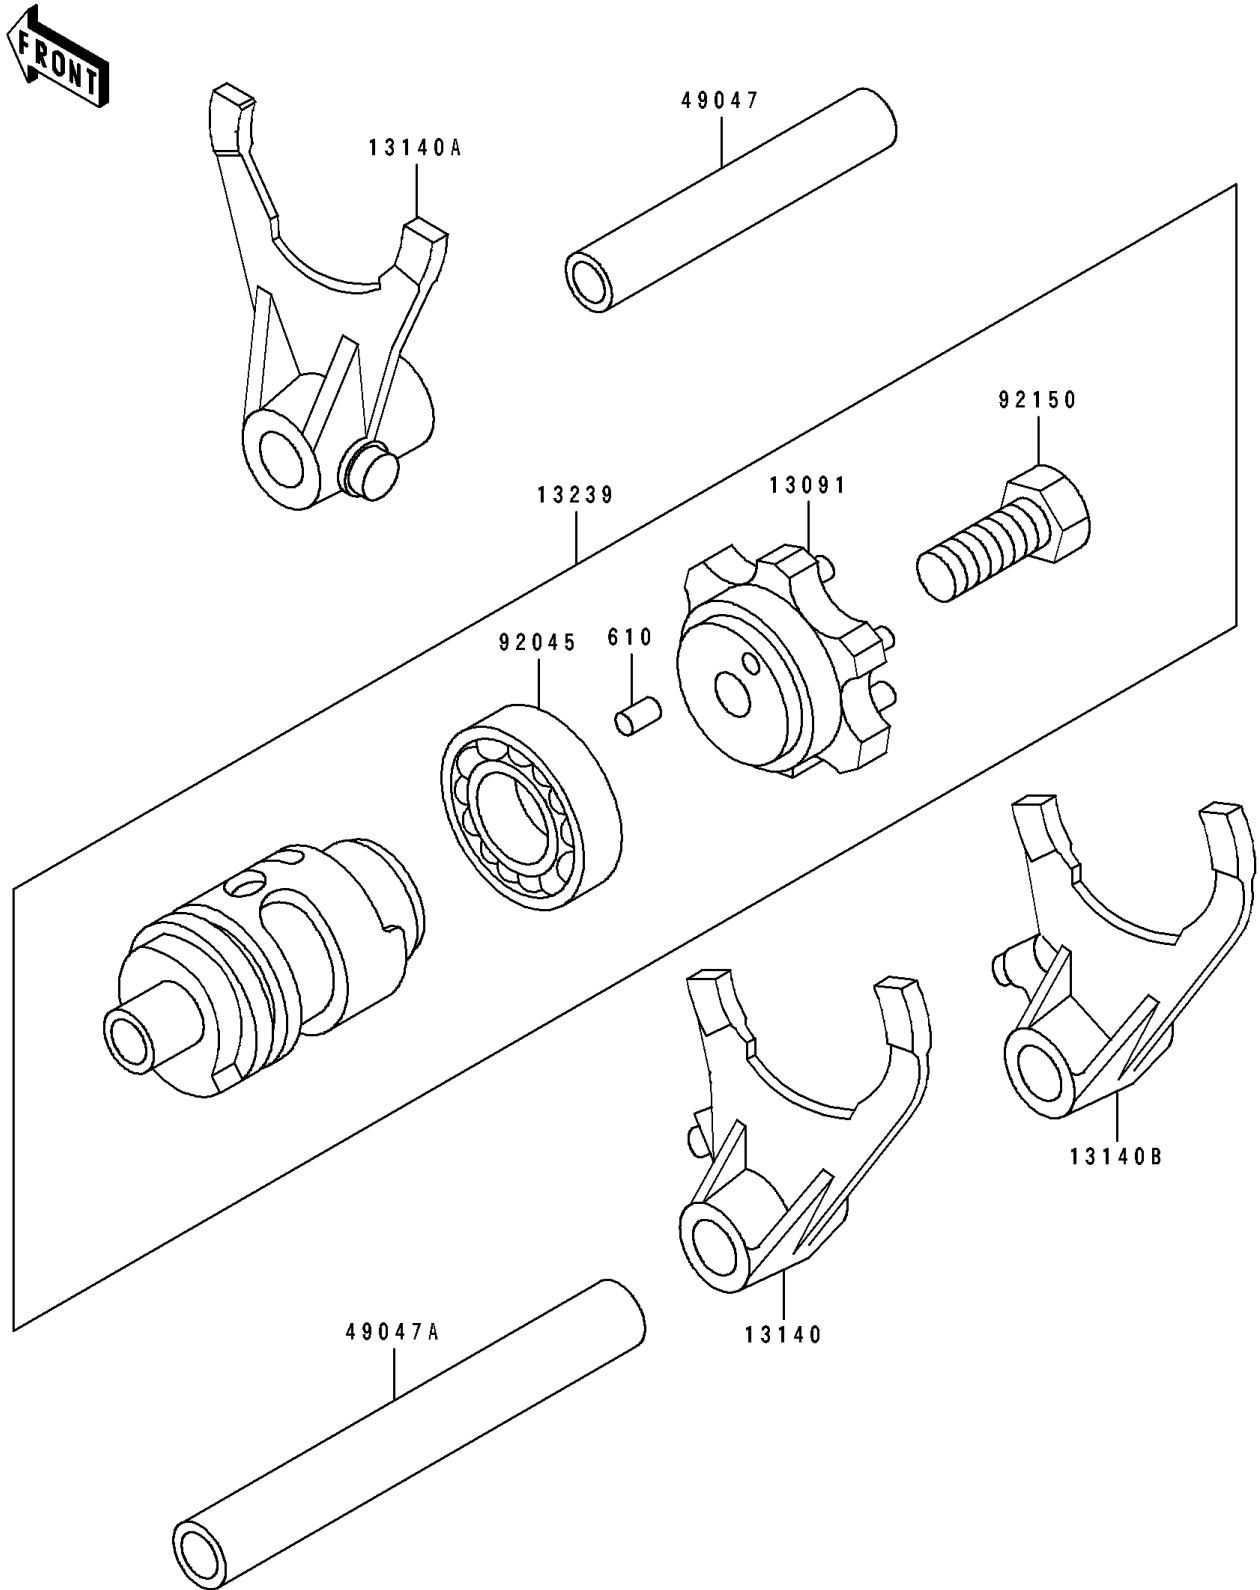

1991 KX500 PARTS DIAGRAM

Change Drum/Shift Fork

E 1362

1991 KX500 PARTS LIST

Change Drum/Shift Fork

ITEM NAME	PART NUMBER	QUANTITY
HOLDER,CHANGE DRUM (Ref # 13091)	13091-1555	1
FORK-SHIFT,2ND&3RD (Ref # 13140)	13140-1058	1
FORK-SHIFT,4TH&TOP (Ref # 13140A)	13140-1059	1
FORK-SHIFT,LOW (Ref # 13140B)	13140-1142	1
DRUM-ASSY-CHANGE (Ref # 13239)	13239-1143	1
ROD-SHIFT,5.9X10X64.5 (Ref # 49047)	49047-1063	1
ROD-SHIFT,5.9X10X81 (Ref # 49047A)	49047-1064	1
BEARING-BALL,#6905 (Ref # 92045)	92045-036	1
BOLT,8X18 (Ref # 92150)	92150-1490	1
ROLLER,4X8 (Ref # 610)	610A0408	1