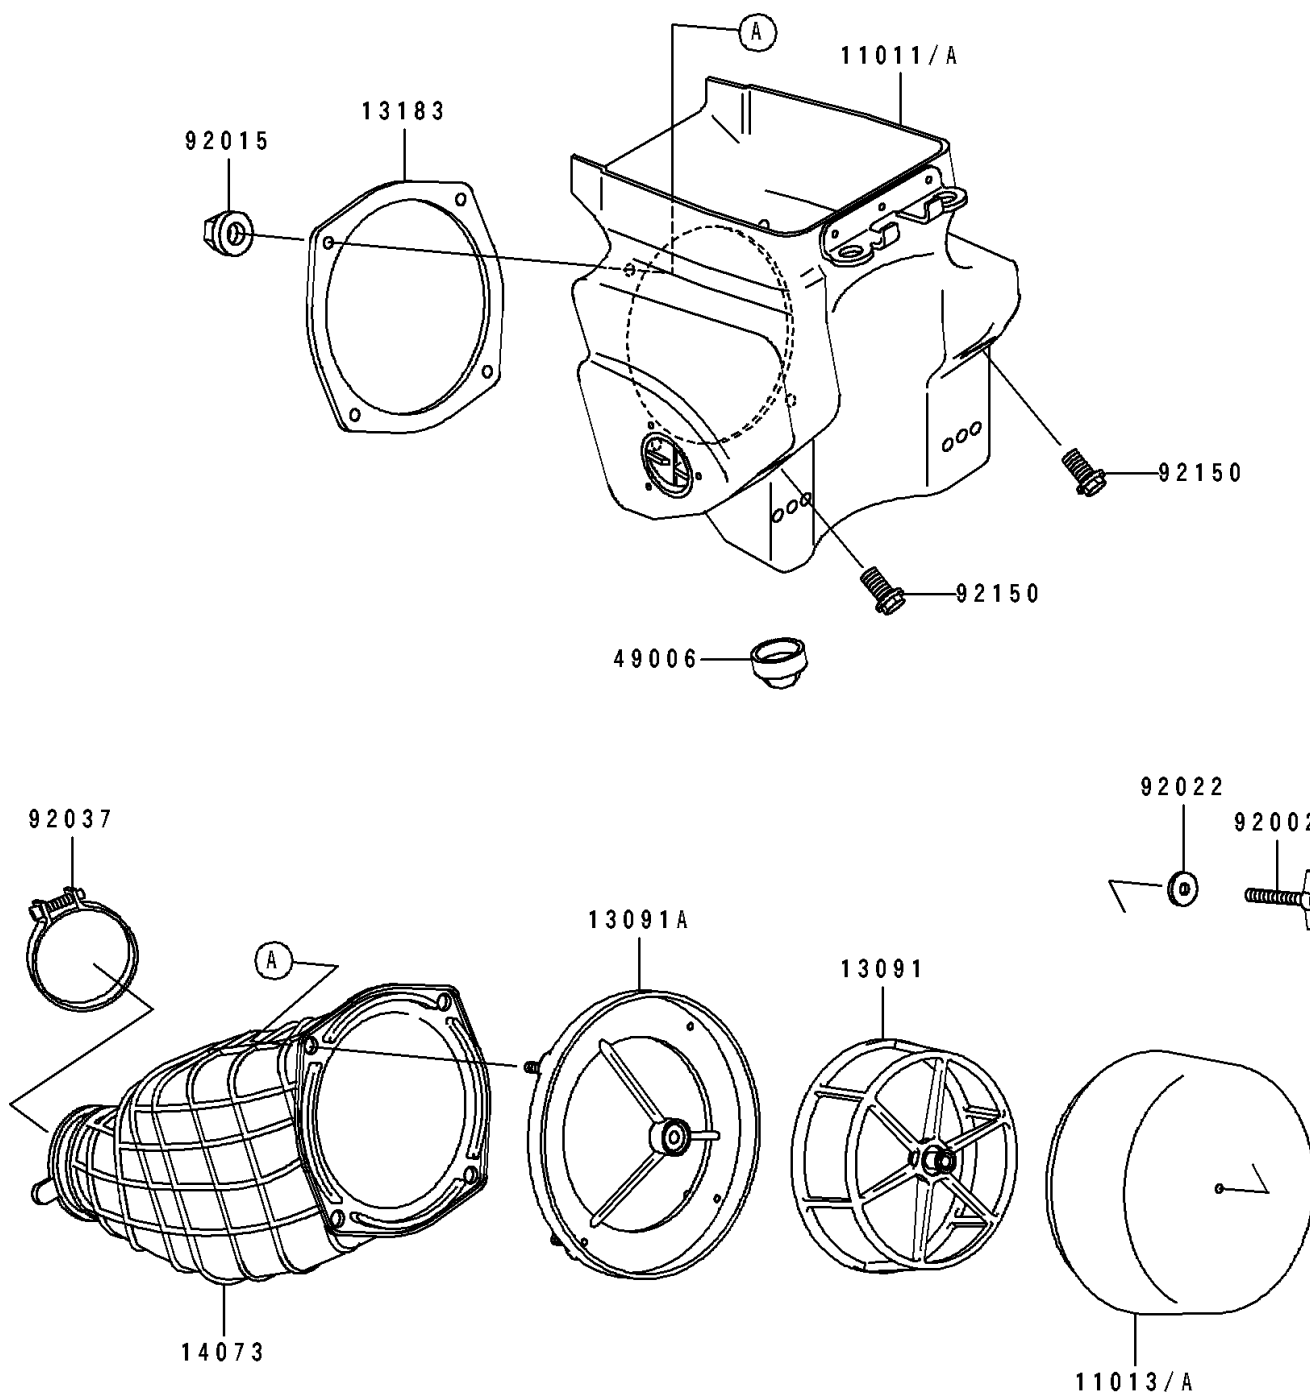

## 1991 KX500 PARTS DIAGRAM

Air Filter

E1130

## 1991 KX500 PARTS LIST

Air Filter

ITEM NAME	PART NUMBER	QUANTITY
CASE-AIR FILTER (Ref # 11011A)	11011-1304	1
ELEMENT-AIR FILTER (Ref # 11013A)	11013-1198	1
HOLDER,ELEMENT (Ref # 13091)	13091-1454	1
HOLDER (Ref # 13091A)	13091-1594	1
PLATE,DUCT FITTING (Ref # 13183)	13183-1046	1
DUCT (Ref # 14073)	14073-1360	1
BOOT (Ref # 49006)	49006-1248	1
BOLT,WING (Ref # 92002)	92002-1719	1
NUT,FLANGED,5MM (Ref # 92015)	92015-1259	1
WASHER,6.5X20X1.6 (Ref # 92022)	92022-125	1
CLAMP,AIR FILTER (Ref # 92037)	92037-1409	1
BOLT,FLANGED,6X16 (Ref # 92150)	92150-1506	1