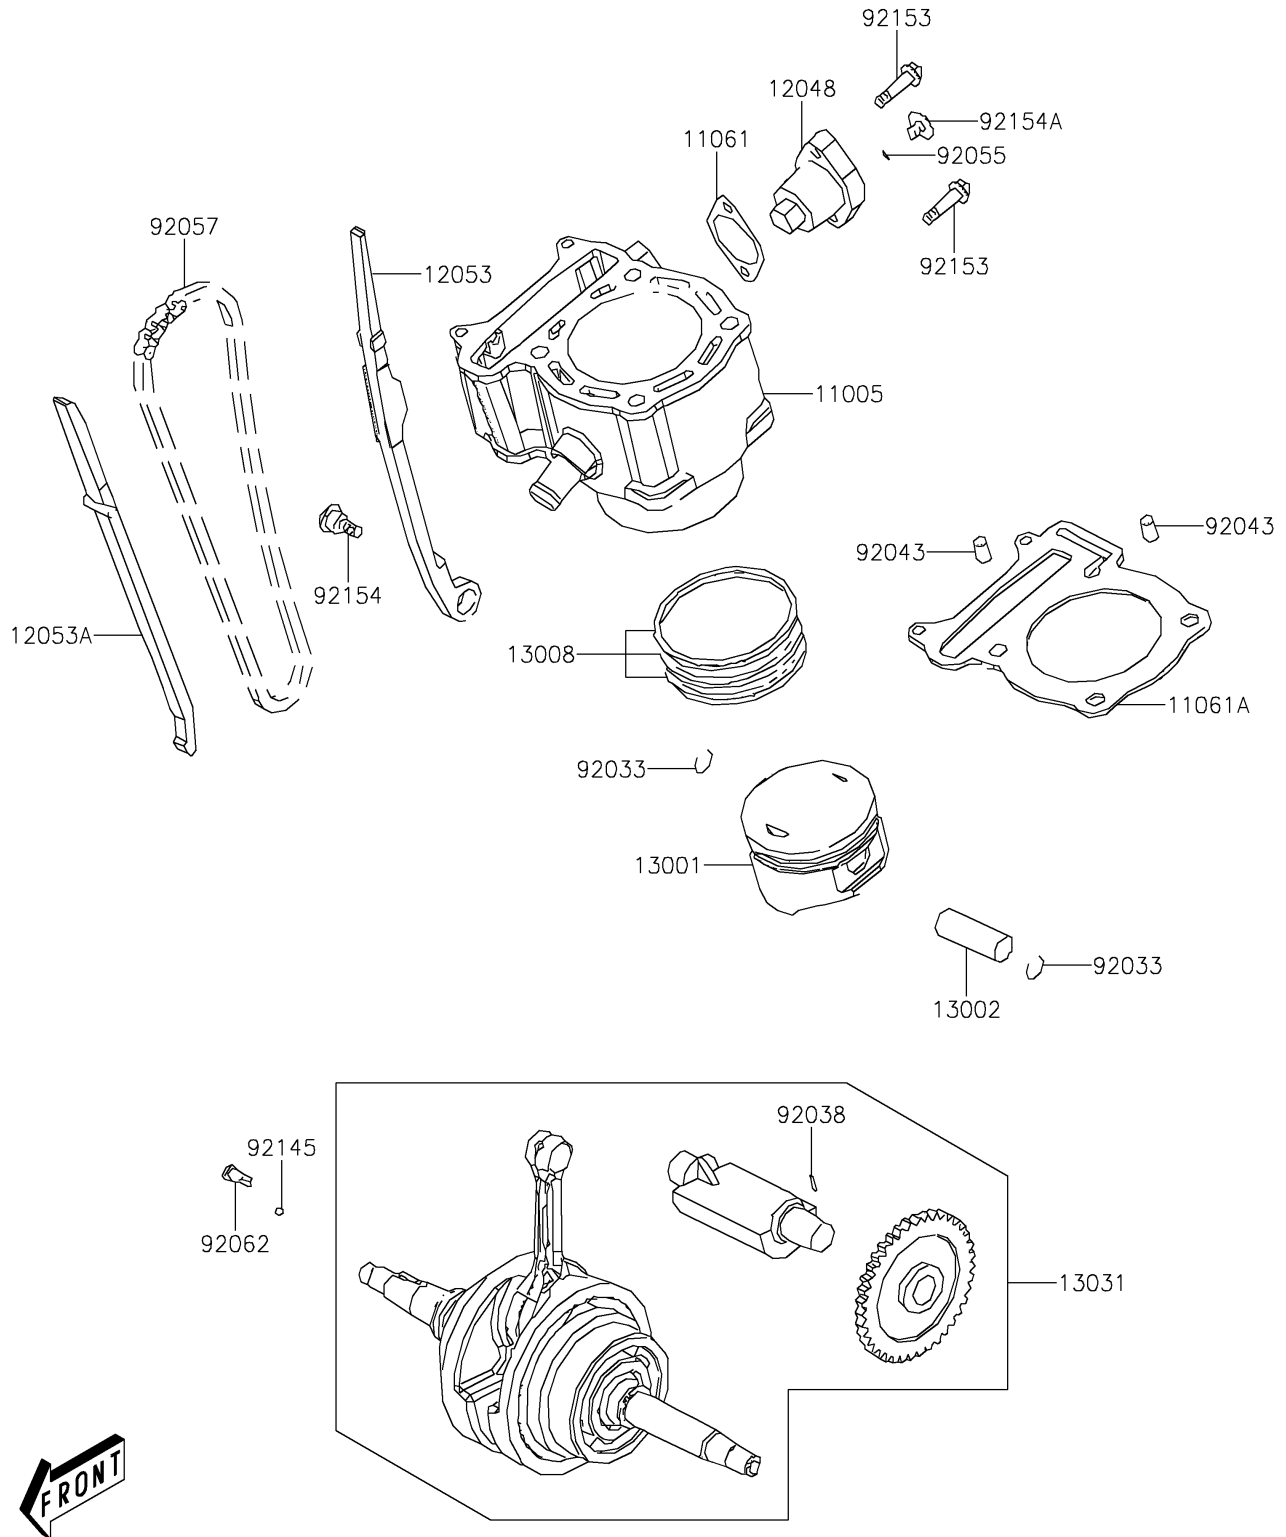

2021 BRUTE FORCE® 300 PARTS DIAGRAM

Cylinder/Piston(s)

E1120

2021 BRUTE FORCE® 300 PARTS LIST

Cylinder/Piston(s)

ITEM NAME	PART NUMBER	QUANTITY
CYLINDER-ENGINE (Ref # 11005)	11005-Y003	1
GASKET (Ref # 11061)	11061-Y012	1
GASKET,CYLINDER BASE (Ref # 11061A)	11061-Y027	1
TENSIONER-ASSY (Ref # 12048)	12048-Y005	1
GUIDE-CHAIN,TENSIONER (Ref # 12053)	12053-Y005	1
GUIDE-CHAIN (Ref # 12053A)	12053-Y006	1
PISTON-ENGINE (Ref # 13001)	13001-Y003	1
PIN-PISTON (Ref # 13002)	13002-Y003	1
RING-SET-PISTON (Ref # 13008)	13008-Y003	1
CRANKSHAFT-COMP (Ref # 13031)	13031-Y003	1
RING-SNAP (Ref # 92033)	92033-Y014	1
KEY,WOODRUFF (Ref # 92038)	92038-Y002	1
PIN,10X16 (Ref # 92043)	92043-Y013	1
RING-O,1.5X9.5 (Ref # 92055)	92055-Y010	1
CHAIN,CAM (Ref # 92057)	92057-Y005	1
NOZZLE (Ref # 92062)	92062-Y001	1
SPRING (Ref # 92145)	92145-Y025	1
BOLT,FLANGE,6X22 (Ref # 92153)	92153-Y003	1
BOLT,TENSIONER (Ref # 92154)	92154-Y011	1
BOLT,6X6 (Ref # 92154A)	92154-Y122	1