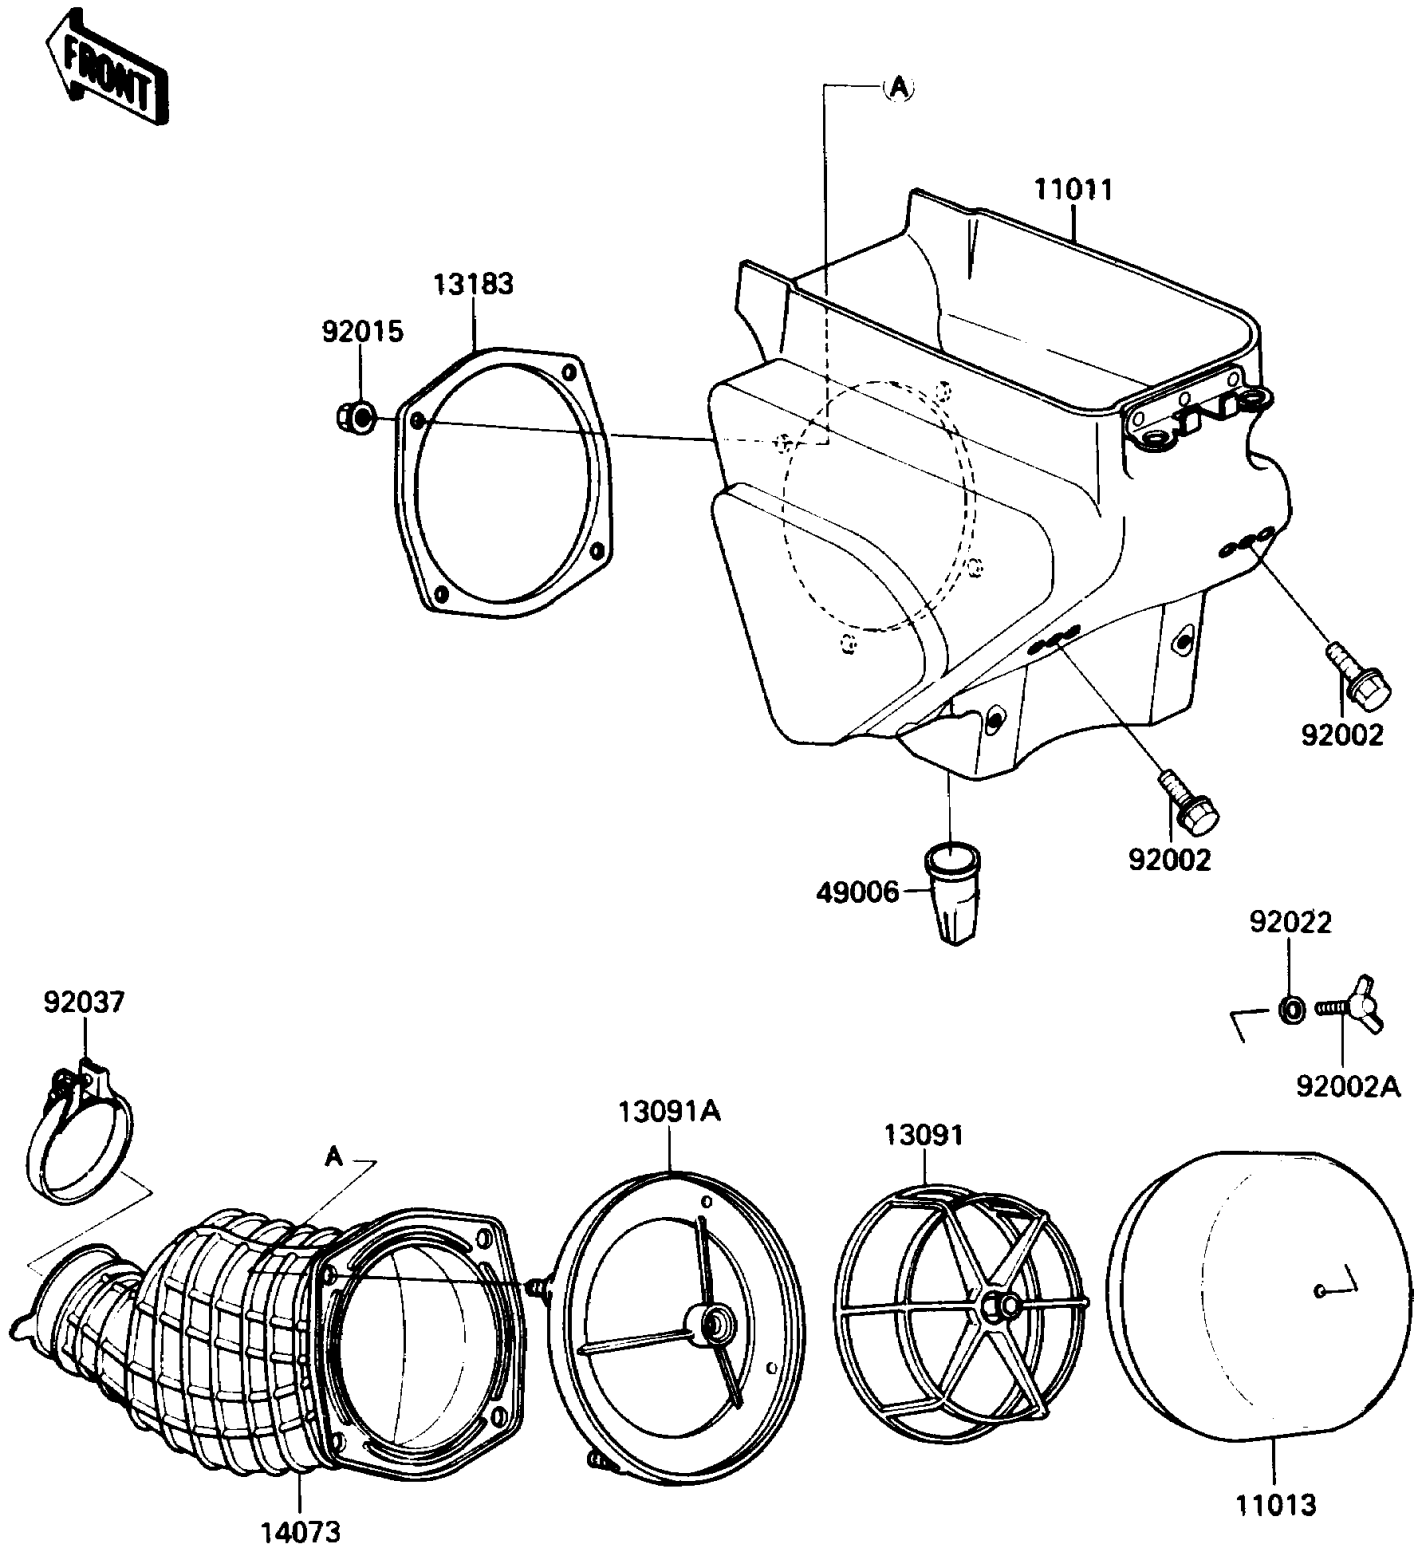

1988 KX500 PARTS DIAGRAM

Air Cleaner

E1130-0250

1988 KX500 PARTS LIST

Air Cleaner

ITEM NAME	PART NUMBER	QUANTITY
CASE-AIR FILTER (Ref # 11011)	11011-1288	1
ELEMENT-AIR FILTER (Ref # 11013)	11013-1150	1
HOLDER,ELEMENT (Ref # 13091)	13091-1454	1
HOLDER,DUCT (Ref # 13091A)	13091-1455	1
PLATE,DUCT FITTING (Ref # 13183)	13183-1046	1
DUCT,AIR FILTER (Ref # 14073)	14073-1329	1
BOOT (Ref # 49006)	49006-1012	1
BOLT,6X14 (Ref # 92002)	92002-1460	2
BOLT,WING (Ref # 92002A)	92002-1719	1
NUT,FLANGED,5MM (Ref # 92015)	92015-1259	4
WASHER,6.5X20X1.6 (Ref # 92022)	92022-125	1
CLAMP,AIR FILTER (Ref # 92037)	92037-1409	1