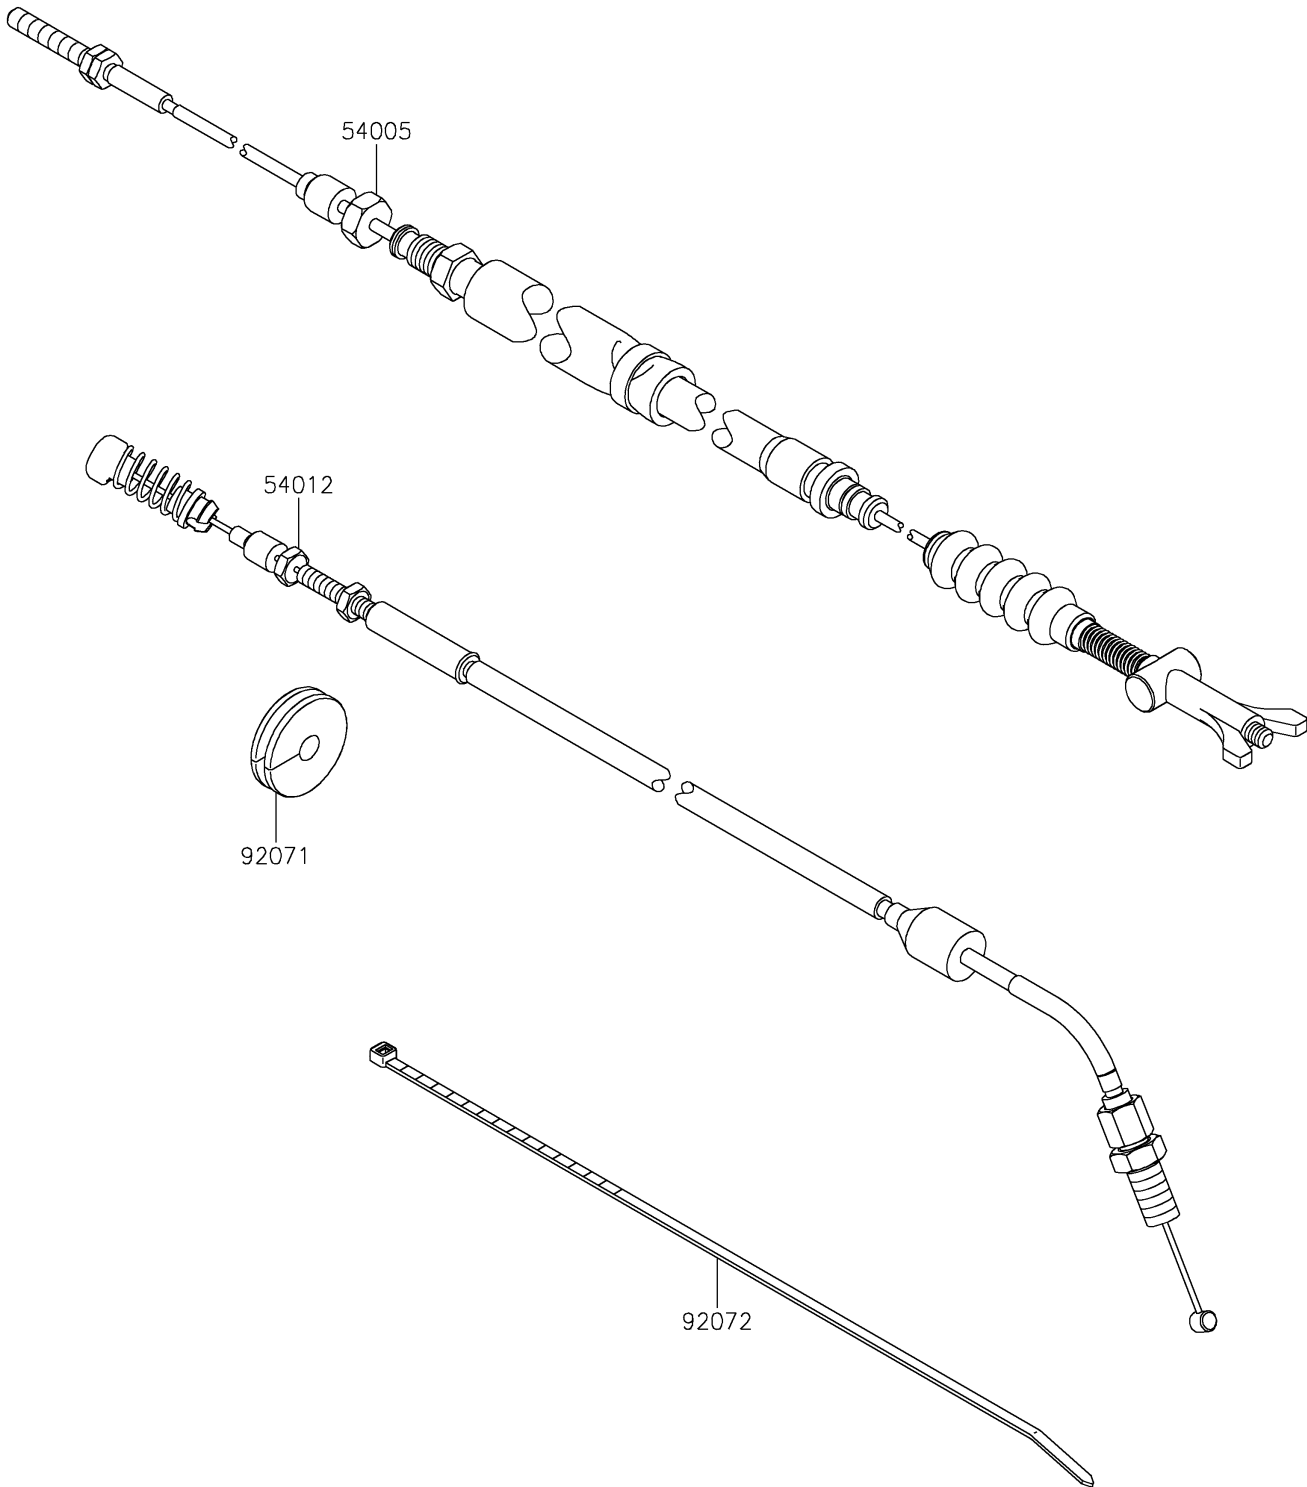

2021 TERYX4™ S LE PARTS DIAGRAM

Cables

F2540

2021 TERYX4™ S LE PARTS LIST

Cables

ITEM NAME	PART NUMBER	QUANTITY
CABLE-BRAKE (Ref # 54005)	54005-0042	1
CABLE-THROTTLE (Ref # 54012)	54012-0700	1
GROMMET (Ref # 92071)	92071-1136	1
BAND,L=292.1 (Ref # 92072)	92072-3509	1