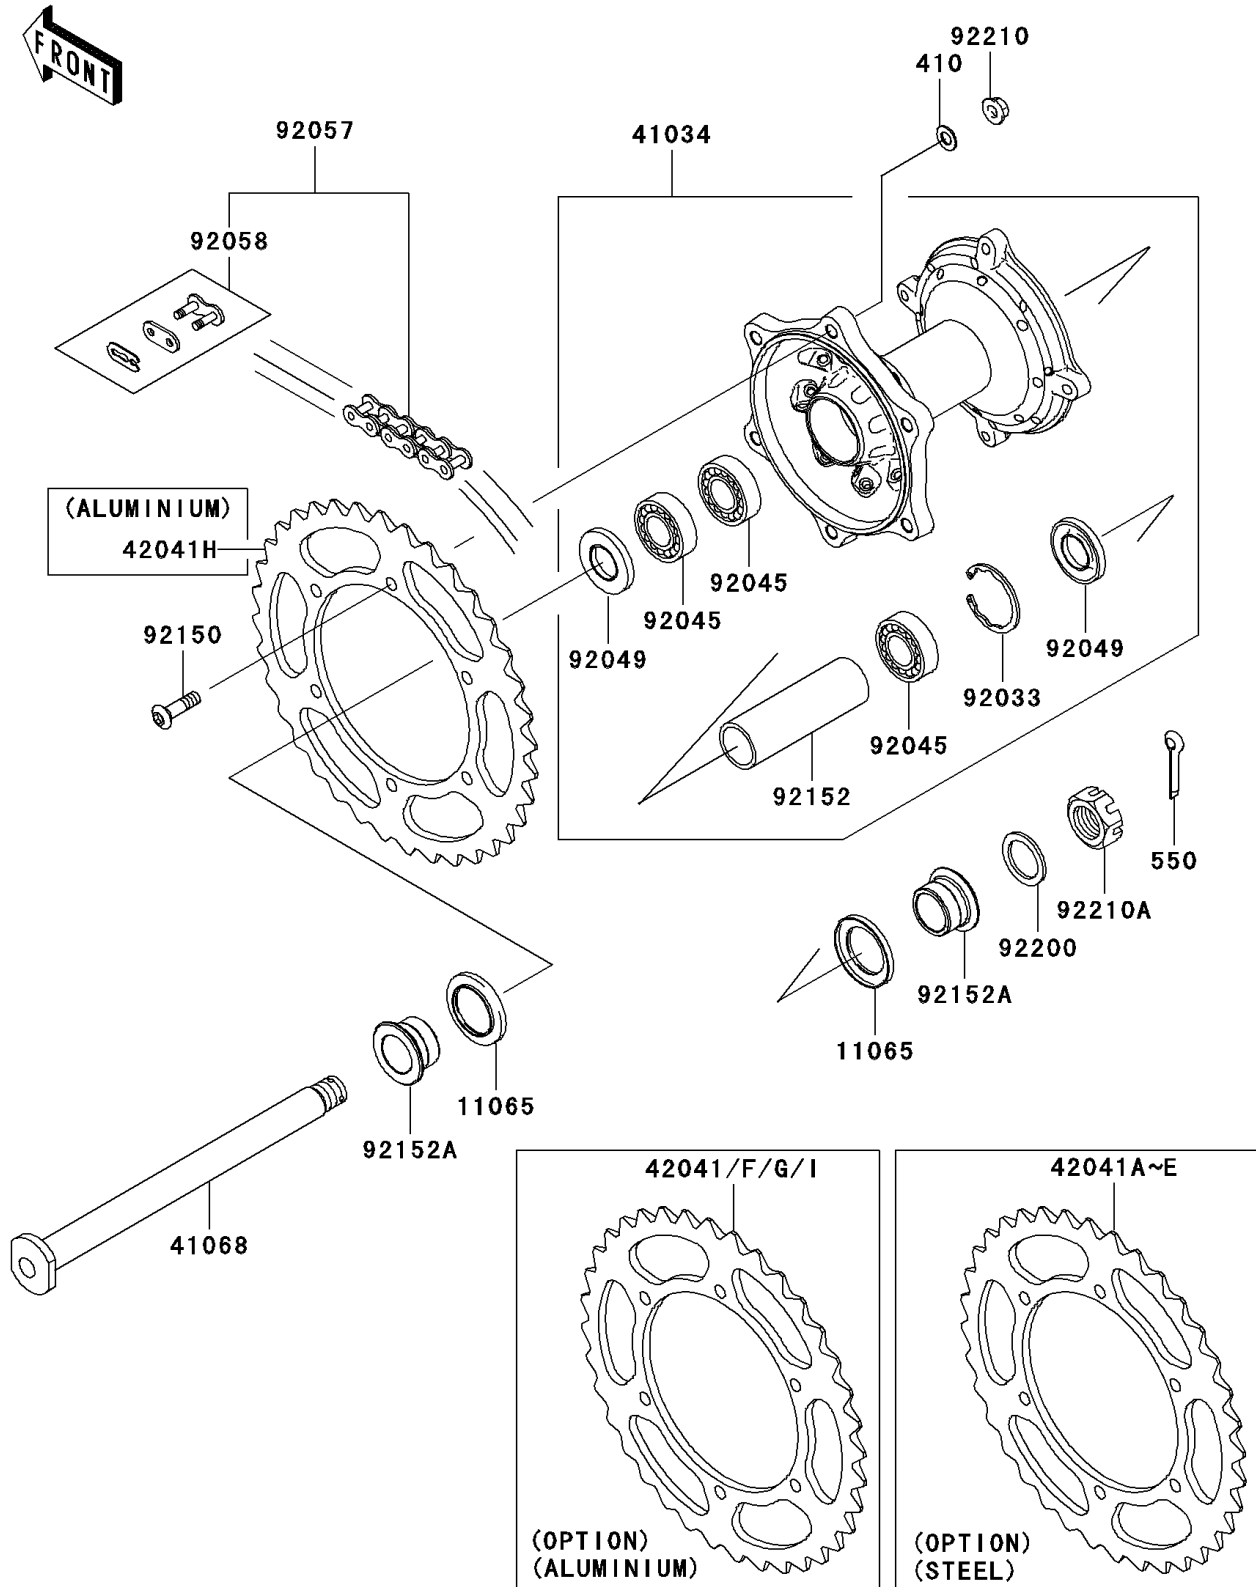

2007 KX450F PARTS DIAGRAM

Rear Hub

F2240

2007 KX450F PARTS LIST

Rear Hub

ITEM NAME	PART NUMBER	QUANTITY
WASHER-PLAIN-SMALL,8MM (Ref # 410)	410B0800	1
PIN-COTTER,3.0X35 (Ref # 550)	550D3035	1
CAP,AXLE (Ref # 11065)	11065-1253	1
DRUM-ASSY,REAR BRAKE,M.M.GOLD (Ref # 41034)	41034-0035-10Y	1
AXLE,RR (Ref # 41068)	41068-1466	1
SPROCKET-HUB,52T,AL (Ref # 42041)	42041-0001	1
SPROCKET-HUB,48T (Ref # 42041A)	42041-1383	1
SPROCKET-HUB,49T (Ref # 42041B)	42041-1384	1
SPROCKET-HUB,50T (Ref # 42041C)	42041-1408	1
SPROCKET-HUB,51T (Ref # 42041D)	42041-1428	1
SPROCKET-HUB,52T (Ref # 42041E)	42041-1429	1
SPROCKET-HUB,48T,AL (Ref # 42041F)	42041-1448	1
SPROCKET-HUB,49T,AL (Ref # 42041G)	42041-1449	1
SPROCKET-HUB,50T,AL (Ref # 42041H)	42041-1450	1
SPROCKET-HUB,51T,AL (Ref # 42041I)	42041-1451	1
RING-SNAP,42MM (Ref # 92033)	92033-1041	1
BEARING-BALL,69052RS (Ref # 92045)	92045-1446	1
SEAL-OIL (Ref # 92049)	92049-1614	1
CHAIN,DRIVE,DID520DMA2SDHX114L (Ref # 92057)	92057-1541	1
JOINT-CHAIN,DRIVE (Ref # 92058)	92058-1074	1
BOLT,SOCKET,8X28 (Ref # 92150)	92150-1978	1
COLLAR,REAR BRAKE DRUM,L=106.5 (Ref # 92152)	92152-1427	1
COLLAR,RR AXLE,L=17 (Ref # 92152A)	92152-1473	1
WASHER,22.5X35X2.3 (Ref # 92200)	92200-1623	1
NUT,FLANGED,LOCK,8MM (Ref # 92210)	92210-0159	1
NUT,CASTLE,22MM (Ref # 92210A)	92210-1411	1