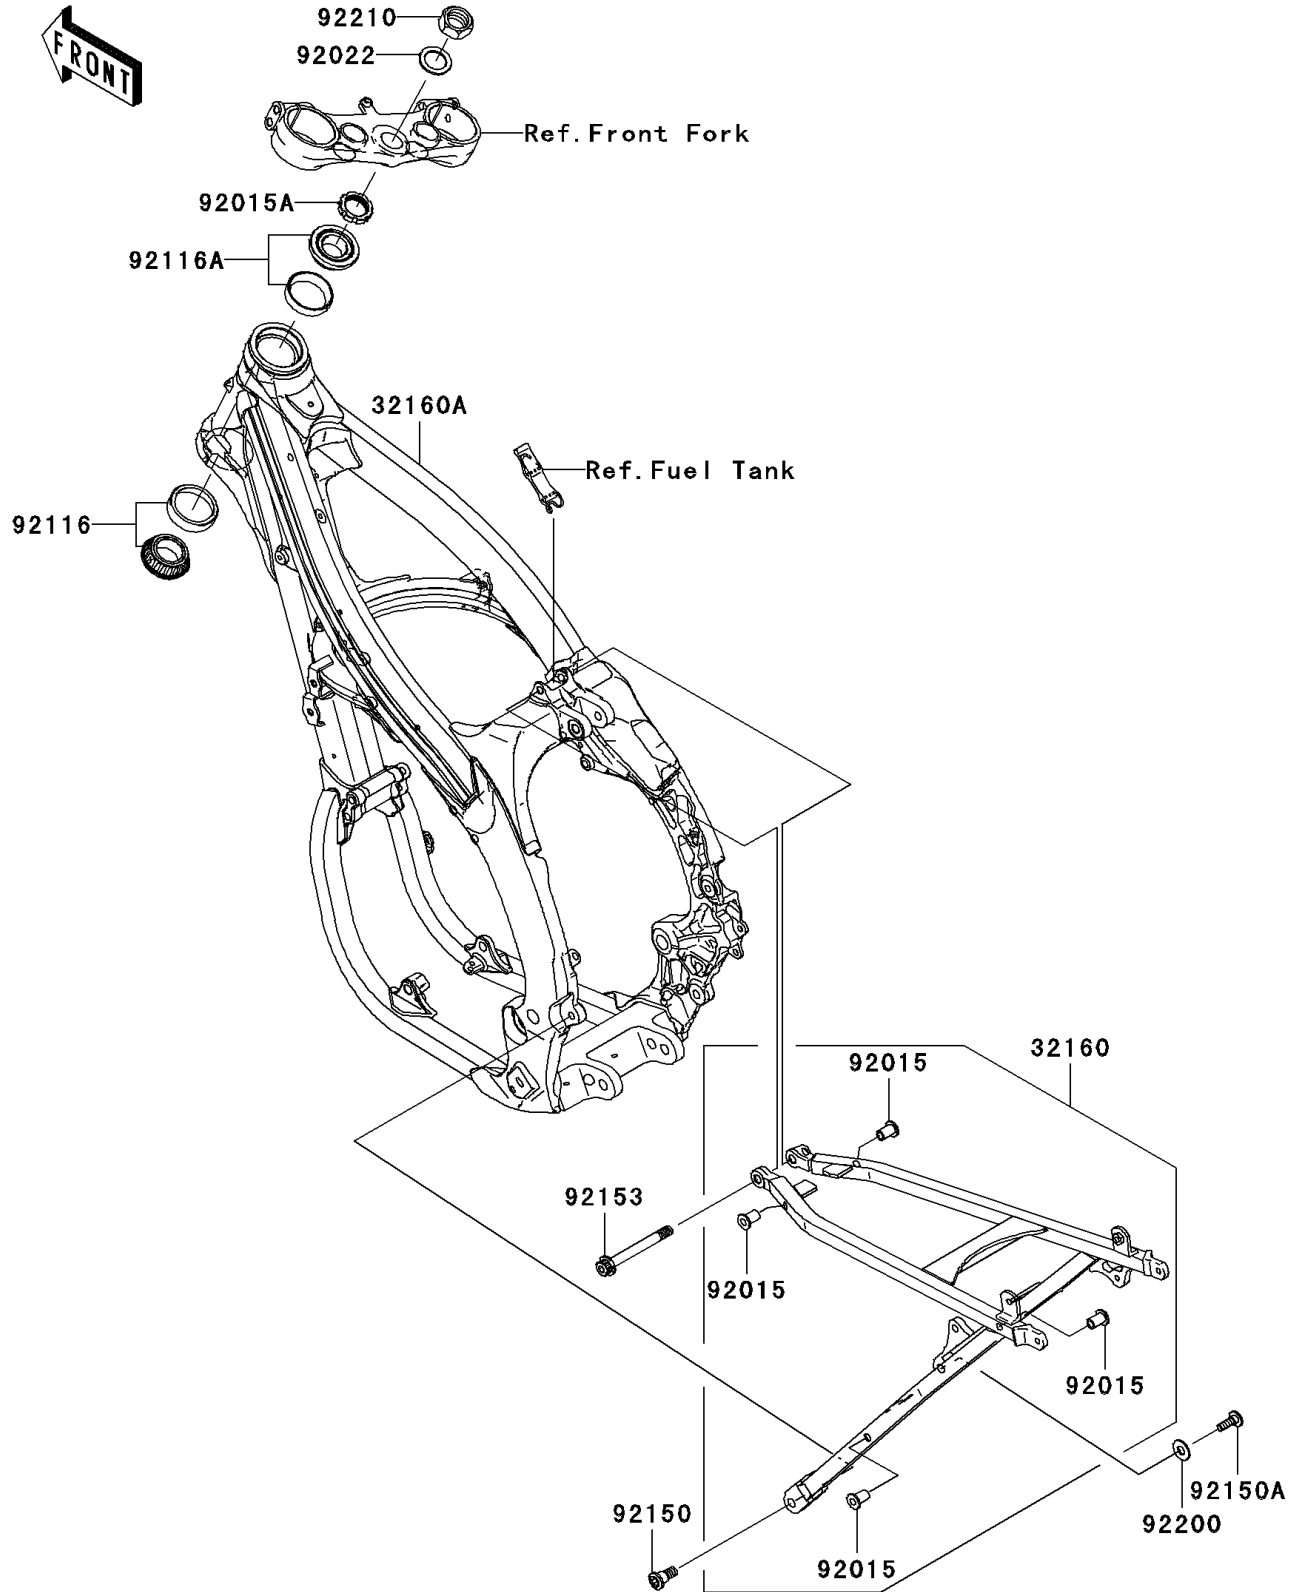

2007 KX450F PARTS DIAGRAM

Frame

F2120

2007 KX450F PARTS LIST

Frame

ITEM NAME	PART NUMBER	QUANTITY
FRAME-COMP,RR (Ref # 32160)	32160-0194	1
FRAME-COMP,FR (Ref # 32160A)	32160-0196	1
NUT,POP,6MM,L=15 (Ref # 92015)	92015-1791	1
NUT,STEERING STEM,28MM (Ref # 92015A)	92015-1861	1
WASHER,25X36X2.3 (Ref # 92022)	92022-250	1
BEARING-ROLLER,HI-CAP32006JRRS (Ref # 92116)	92116-1069	1
BEARING-ROLLER,HI-CAP320/28JRR (Ref # 92116A)	92116-1076	1
BOLT,SOCKET,8X20 (Ref # 92150)	92150-1760	1
BOLT,8X25 (Ref # 92150A)	92150-1845	1
BOLT,SOCKET,8X74 (Ref # 92153)	92153-1790	1
WASHER,10.5X24X1.5 (Ref # 92200)	92200-0154	1
NUT,24MM (Ref # 92210)	92210-0066	1