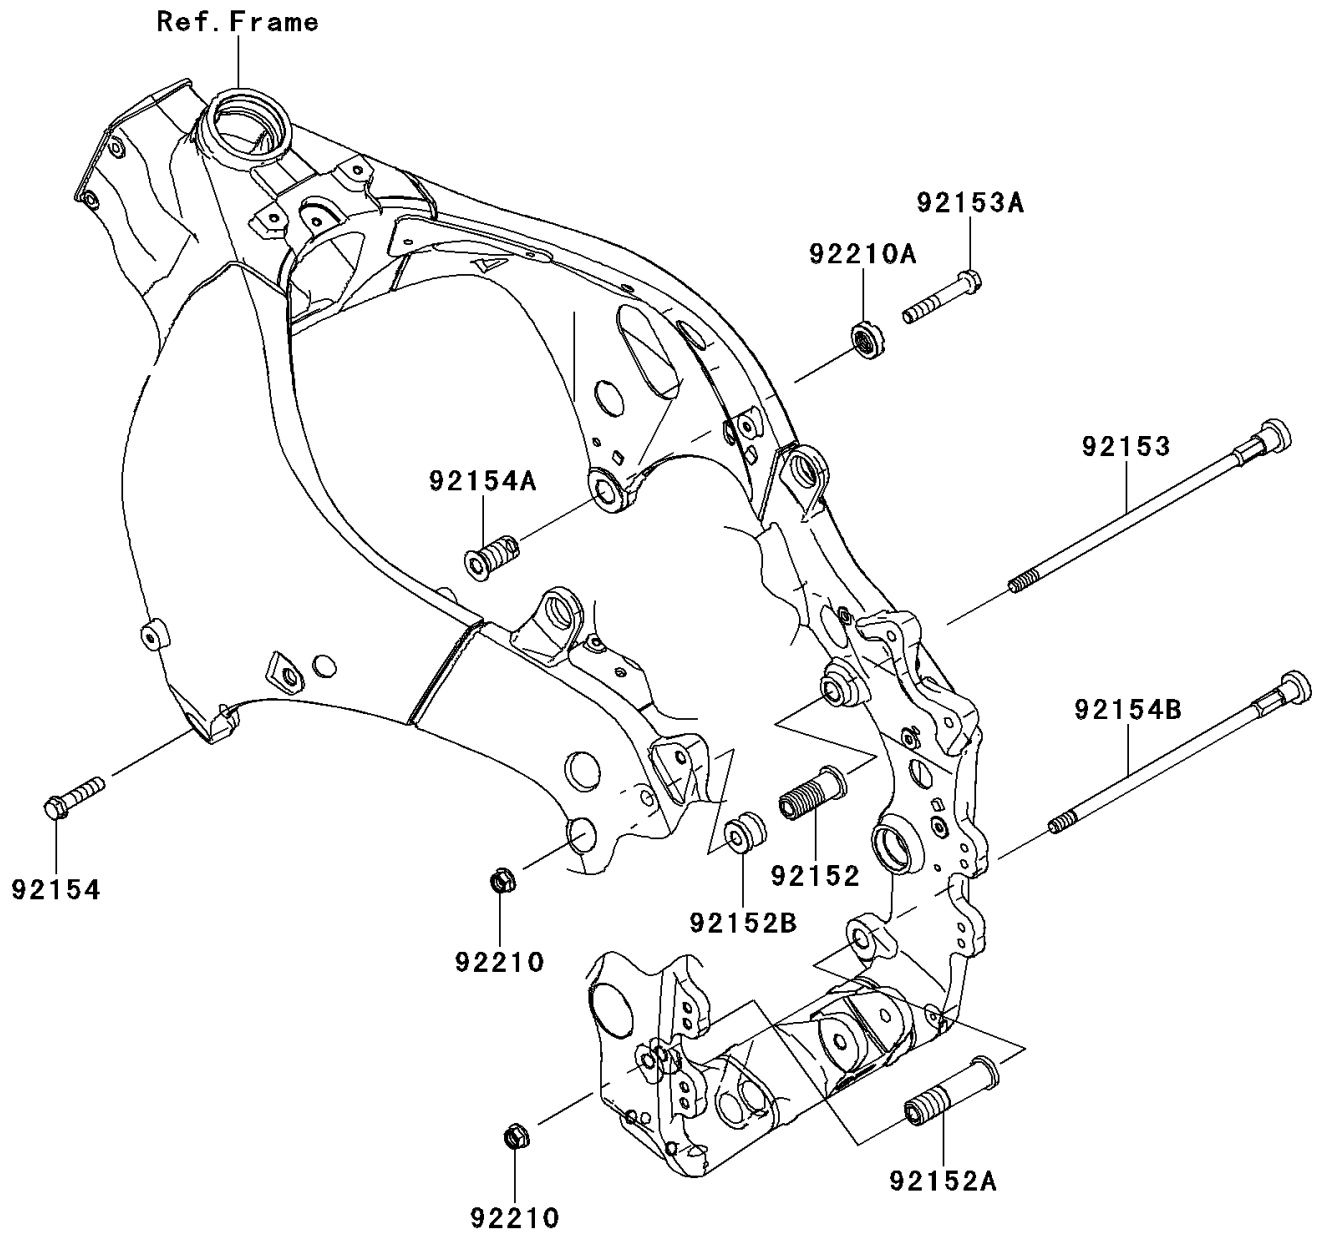

## 2014 NINJA® ZX™-10R ABS PARTS DIAGRAM

Engine Mount

F2122

## 2014 NINJA® ZX™-10R ABS PARTS LIST

### Engine Mount

ITEM NAME	PART NUMBER	QUANTITY
COLLAR,ENGINE MOUNT (Ref # 92152)	92152-0076	1
COLLAR,10.5X20X80 (Ref # 92152A)	92152-0860	1
COLLAR (Ref # 92152B)	92152-0984	1
BOLT,SOCKET,10X279 (Ref # 92153)	92153-1329	1
BOLT,FLANGED,10X65 (Ref # 92153A)	92153-1931	1
BOLT,FLANGED,10X40 (Ref # 92154)	92154-0094	1
BOLT,ENGINE MOUNT,18MM (Ref # 92154A)	92154-0249	1
BOLT,SOCKET,10X260 (Ref # 92154B)	92154-0386	1
NUT,LOCK,FLANGED,10MM (Ref # 92210)	92210-1139	1
NUT,CASTLE,18MM (Ref # 92210A)	92210-1390	1