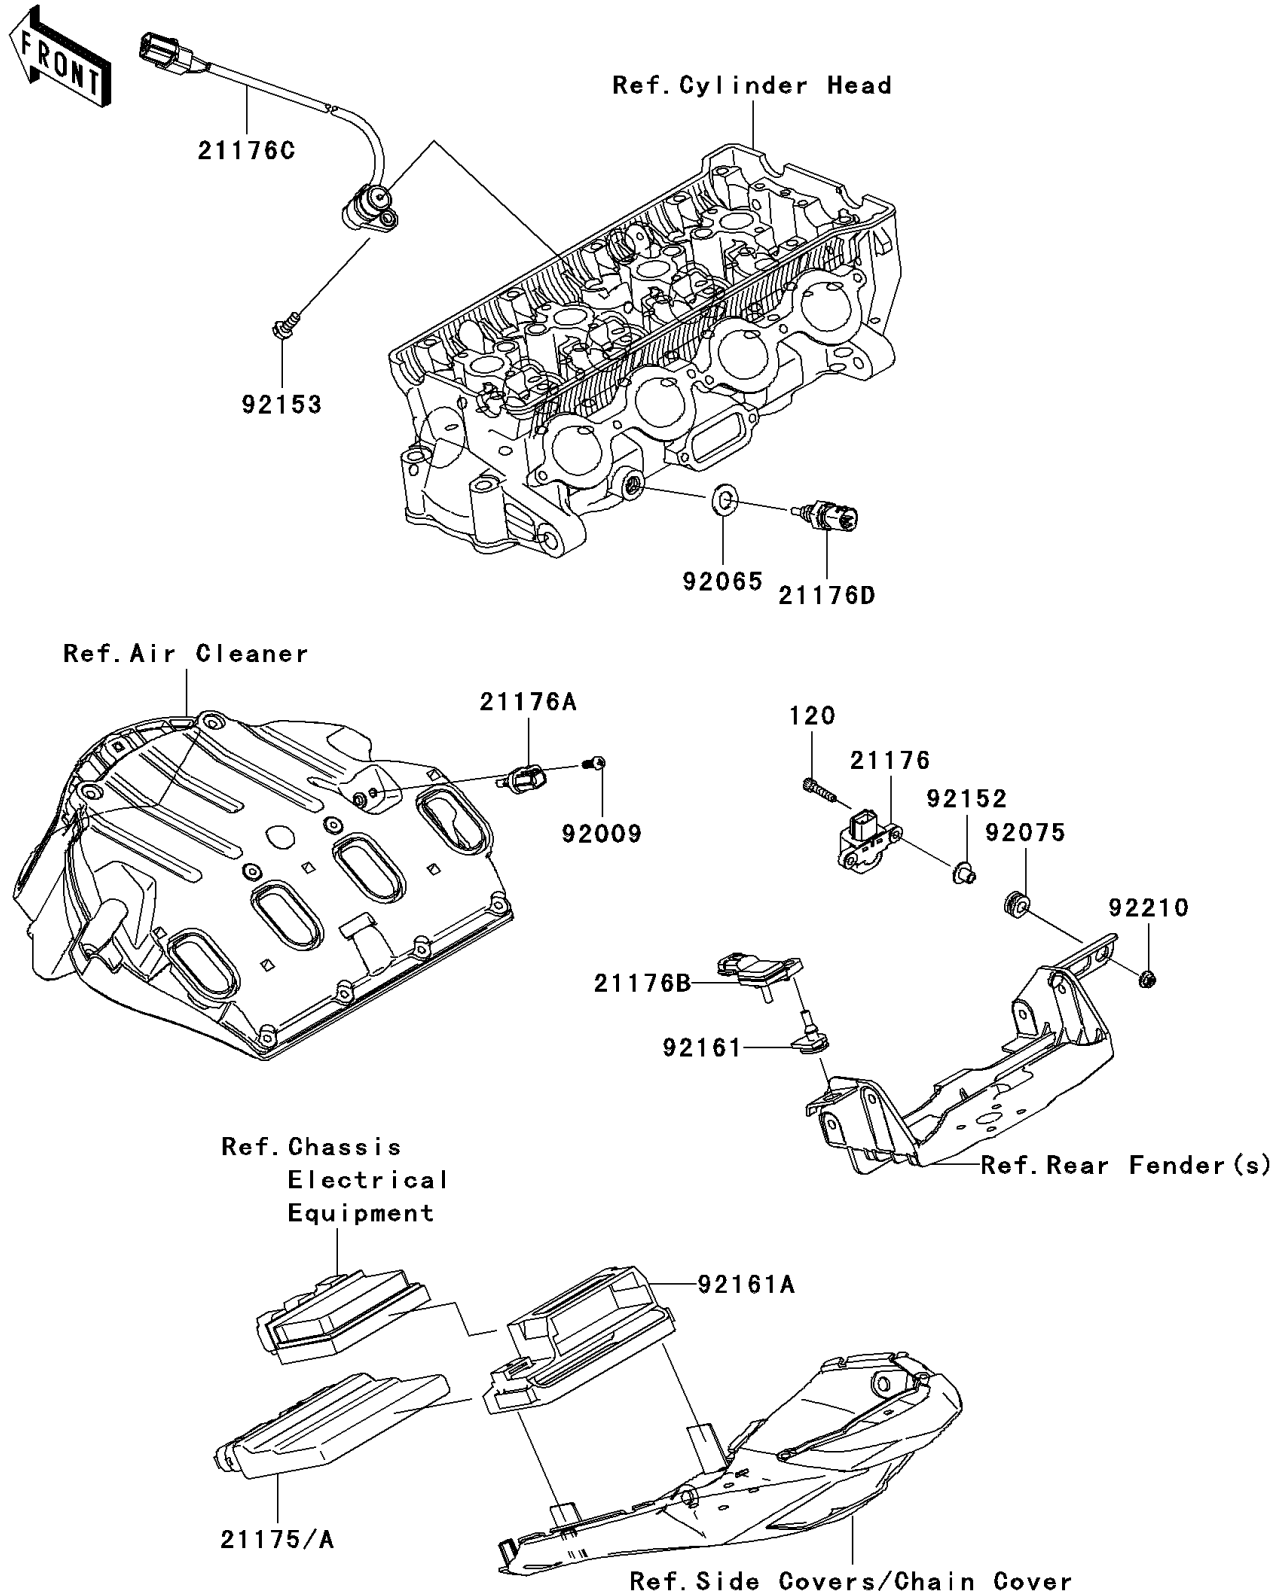

## 2009 Ninja® ZX™-10R PARTS DIAGRAM

Fuel Injection

E1530

## 2009 Ninja® ZX™-10R PARTS LIST

### Fuel Injection

ITEM NAME	PART NUMBER	QUANTITY
BOLT-SOCKET,5X22 (Ref # 120)	120CB0522	1
CONTROL UNIT-ELECTRONIC (Ref # 21175)	21175-0240	1
CONTROL UNIT-ELECTRONIC (Ref # 21175A)	21175-0241	1
SENSOR,VEHICLE-DOWN (Ref # 21176)	21176-0026	1
SENSOR,AIR TEMPERATURE (Ref # 21176A)	21176-0048	1
SENSOR,PRESSURE (Ref # 21176B)	21176-0058	1
SENSOR,CAM (Ref # 21176C)	21176-0101	1
SENSOR,WATER TEMP (Ref # 21176D)	21176-1120	1
SCREW,TAPPING,5X16 (Ref # 92009)	92009-1984	1
GASKET,12X22X2 (Ref # 92065)	92065-097	1
DAMPER (Ref # 92075)	92075-1912	1
COLLAR (Ref # 92152)	92152-0134	1
BOLT-FLANGED,6X16 (Ref # 92153)	92153-1584	1
DAMPER (Ref # 92161)	92161-0041	1
DAMPER,ECU (Ref # 92161A)	92161-0529	1
NUT,FLANGED,5MM (Ref # 92210)	92210-0007	1