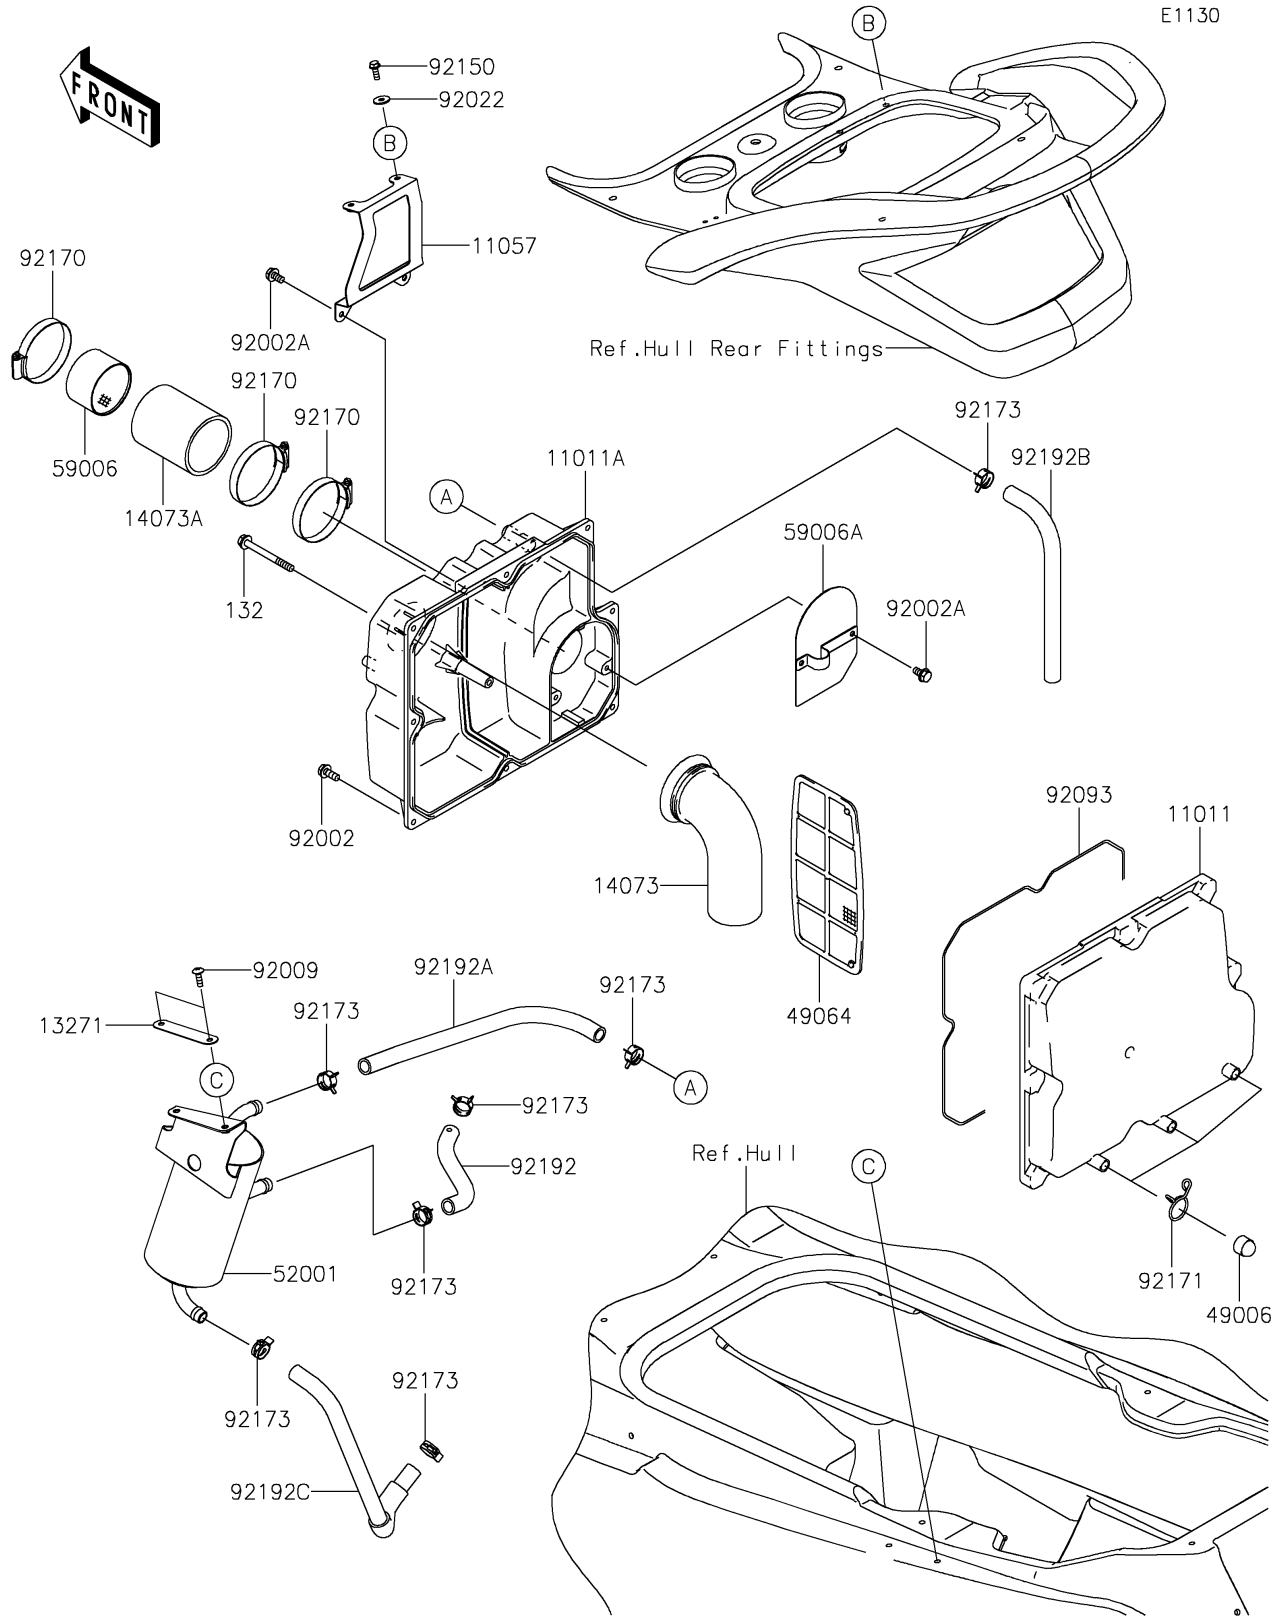

2021 JET SKI® STX®160LX PARTS DIAGRAM

Intake Silencer

2021 JET SKI® STX®160LX PARTS LIST

Intake Silencer

ITEM NAME	PART NUMBER	QUANTITY
CASE-AIR FILTER,RR (Ref # 11011)	11011-3704	1
CASE-AIR FILTER,FR (Ref # 11011A)	11011-3706	1
BRACKET (Ref # 11057)	11057-2555	1
BOLT-FLANGED-SMALL,6X60 (Ref # 132)	132BD0660	1
PLATE (Ref # 13271)	13271-3880	1
DUCT,AIR INLET (Ref # 14073)	14073-3794	1
DUCT,AIR FILTER-THOROTTLE (Ref # 14073A)	14073-3795	1
BOOT,DRAIN (Ref # 49006)	49006-3718	3
FILTER-AIR (Ref # 49064)	49064-3702	1
TANK-OIL,SEPARATOR (Ref # 52001)	52001-0012	1
ARRESTER-FLAME (Ref # 59006)	59006-0019	1
ARRESTER-FLAME (Ref # 59006A)	59006-3720	1
BOLT,6X16 (Ref # 92002)	92002-3728	8
BOLT,6X12 (Ref # 92002A)	92002-3763	4
SCREW,6X20 (Ref # 92009)	92009-3870	2
WASHER,6.5X20X1.5 (Ref # 92022)	92022-3710	2
SEAL (Ref # 92093)	92093-3766	1
BOLT,6X18 (Ref # 92150)	92150-3729	2
CLAMP (Ref # 92170)	92170-3764	3
CLAMP,BOOT (Ref # 92171)	92171-3711	3
CLAMP (Ref # 92173)	92173-1039	7
TUBE,HEAD-SEPARATOR (Ref # 92192)	92192-1081	1
TUBE,OIL TANK-AIR CLEANER (Ref # 92192A)	92192-1705	1
TUBE,BLOWBY (Ref # 92192B)	92192-3725	1
TUBE,OIL TANK-OIL PAN (Ref # 92192C)	92192-3808	1