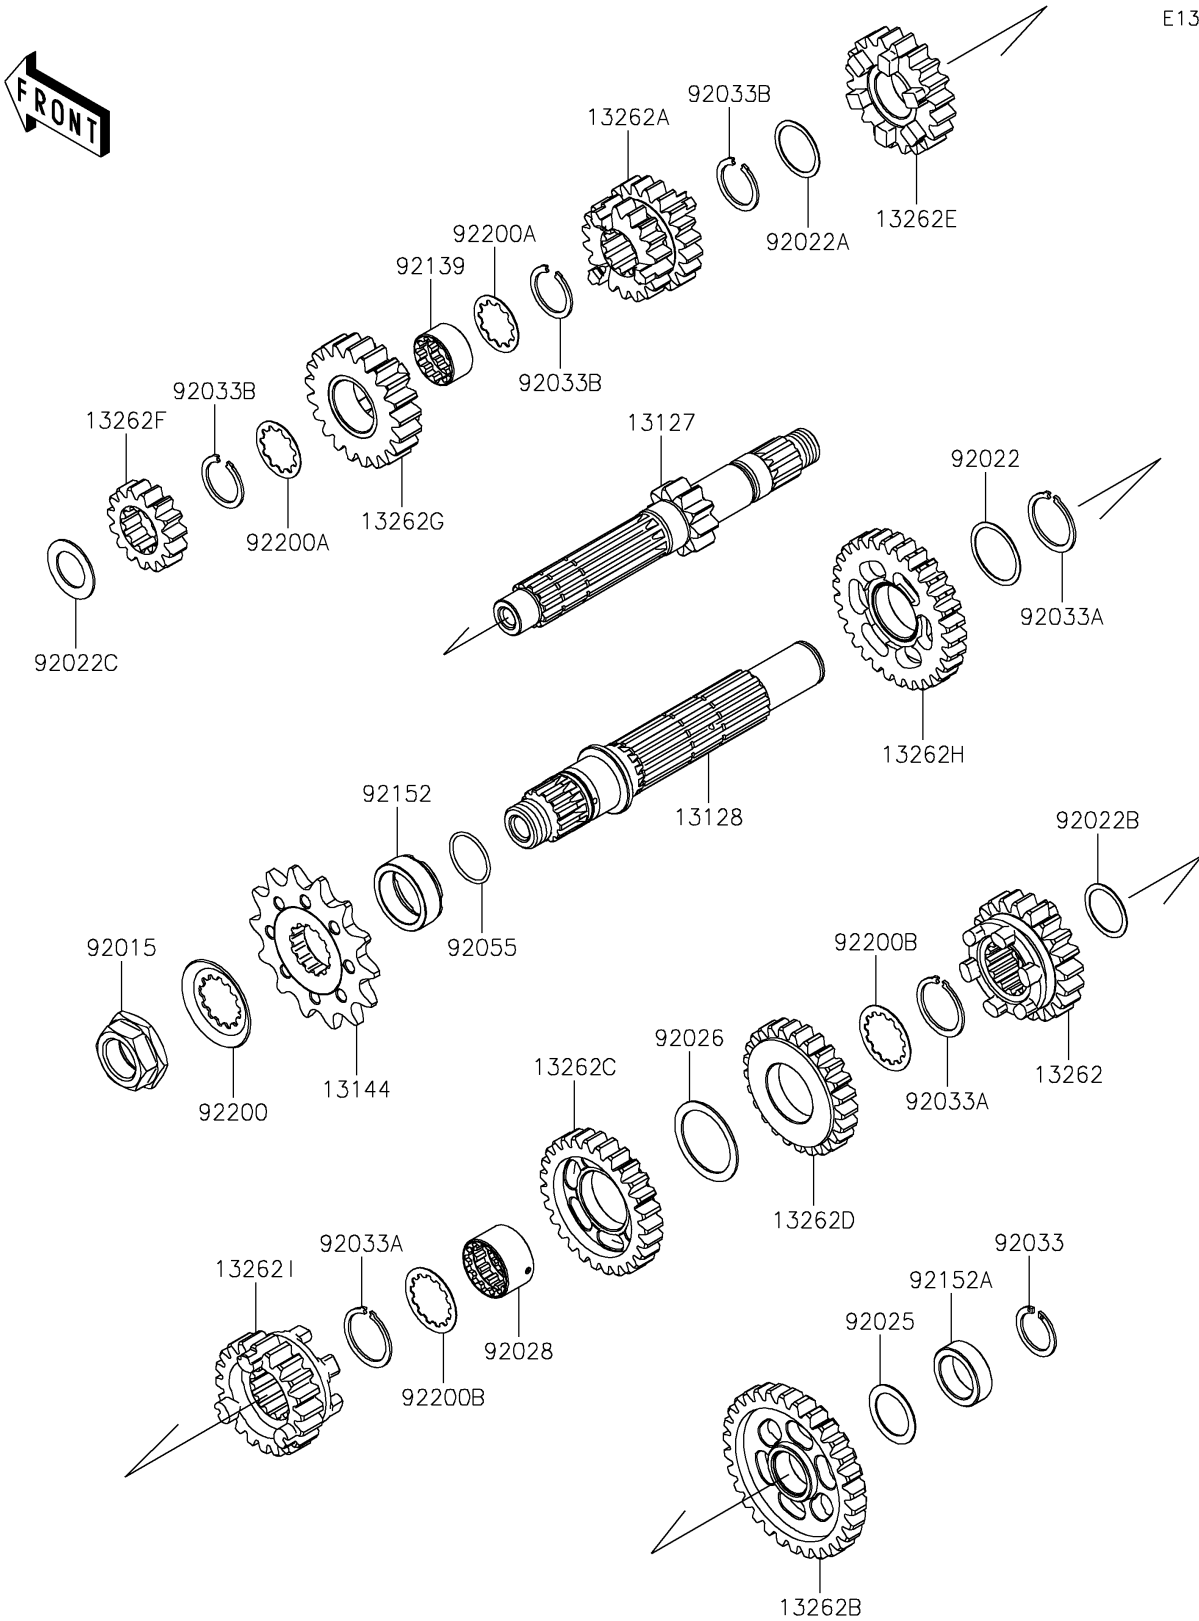

2021 KLX®300SM PARTS DIAGRAM

Transmission

E1361

2021 KLX®300SM PARTS LIST

Transmission

ITEM NAME	PART NUMBER	QUANTITY
SHAFT-TRANSMISSION INPUT,10T (Ref # 13127)	13127-0712	1
SHAFT-TRANSMISSION OUTPUT (Ref # 13128)	13128-0720	1
SPROCKET-OUTPUT,14T (Ref # 13144)	13144-0586	1
GEAR,OUTPUT 5TH,21T (Ref # 13262)	13262-0483	1
GEAR,INPUT 3RD&4TH,18T&20T (Ref # 13262A)	13262-0549	1
GEAR,OUTPUT LOW,30T (Ref # 13262B)	13262-0597	1
GEAR,OUTPUT 3RD,27T (Ref # 13262C)	13262-0598	1
GEAR,OUTPUT 4TH,25T (Ref # 13262D)	13262-0599	1
GEAR,INPUT 5TH,20T (Ref # 13262E)	13262-0600	1
GEAR,INPUT 2ND,15T (Ref # 13262F)	13262-1499	1
GEAR,INPUT TOP,21T (Ref # 13262G)	13262-1500	1
GEAR,OUTPUT 2ND,30T (Ref # 13262H)	13262-1501	1
GEAR,OUTPUT TOP,20T (Ref # 13262I)	13262-1502	1
NUT,20MM (Ref # 92015)	92015-1963	1
WASHER,25.3X30X0.5 (Ref # 92022)	92022-159	1
WASHER,22.3X27X0.5 (Ref # 92022A)	92022-198	1
WASHER,20.5X25.5X0.5 (Ref # 92022B)	92022-252	1
WASHER,17.3X28X1 (Ref # 92022C)	92022-255	1
SHIM,T=0.7 (Ref # 92025)	92025-1451	1
SPACER,30X38X1.0 (Ref # 92026)	92026-079	1
BUSHING,OUTPUT 3RD&4TH GEAR (Ref # 92028)	92028-1822	1
RING-SNAP,18MM (Ref # 92033)	92033-029	1
RING-SNAP,25MM (Ref # 92033A)	92033-1172	3
RING-SNAP (Ref # 92033B)	92033-1293	3
RING-O,21.5X1.5 (Ref # 92055)	92055-0196	1
BUSHING,INPUT TOP GEAR (Ref # 92139)	92139-0988	1
COLLAR (Ref # 92152)	92152-1350	1
COLLAR,20X28X8.5 (Ref # 92152A)	92152-1357	1
WASHER (Ref # 92200)	92200-0851	1

2021 KLX®300SM PARTS LIST

Transmission

ITEM NAME	PART NUMBER	QUANTITY
WASHER,INPUT (Ref # 92200A)	92200-1370	2
WASHER,OUTPUT (Ref # 92200B)	92200-1371	2