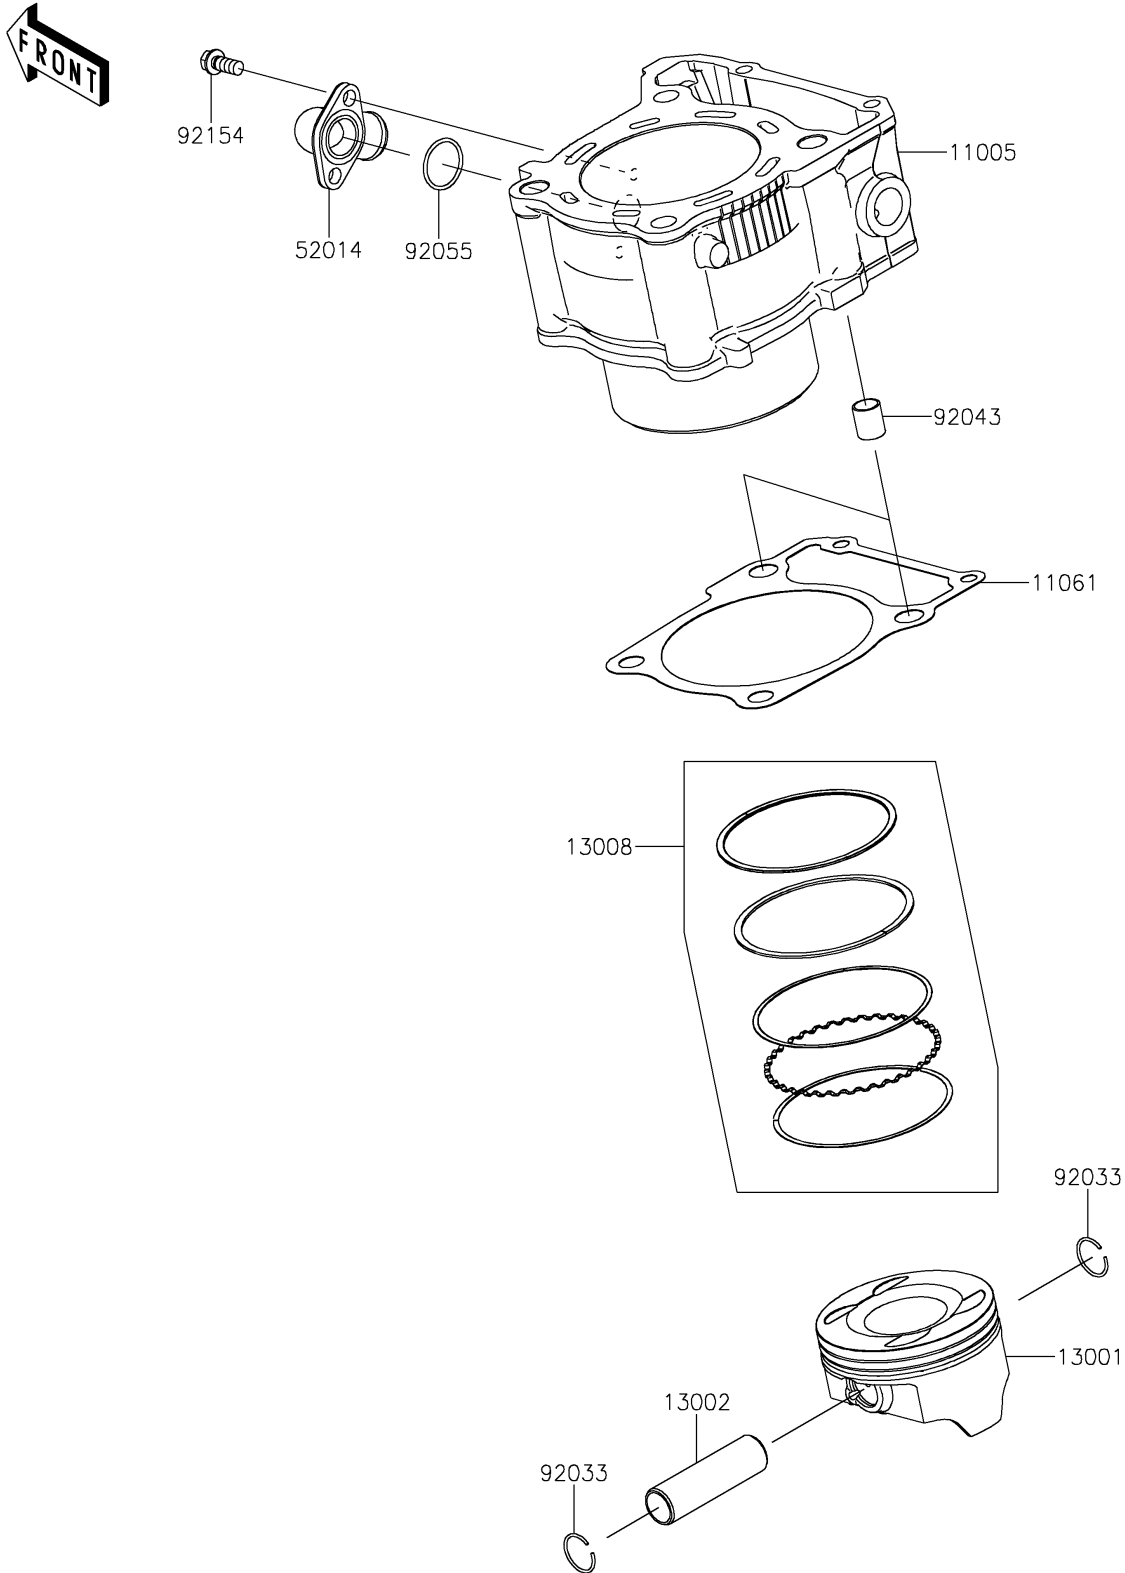

2021 KLX® 300SM PARTS DIAGRAM

Cylinder/Piston(s)

E1120

2021 KLX® 300SM PARTS LIST

Cylinder/Piston(s)

ITEM NAME	PART NUMBER	QUANTITY
CYLINDER-ENGINE (Ref # 11005)	11005-0723	1
GASKET,CYLINDER BASE (Ref # 11061)	11061-1307	1
PISTON-ENGINE (Ref # 13001)	13001-0830	1
PIN-PISTON (Ref # 13002)	13002-1109	1
RING-SET-PISTON (Ref # 13008)	13008-0593	1
ELBOW (Ref # 52014)	52014-0026	1
RING-SNAP (Ref # 92033)	92033-1054	2
PIN,10.1X12X14 (Ref # 92043)	92043-4009	2
RING-O,19.5X1.5 (Ref # 92055)	92055-055	1
BOLT,6X14 (Ref # 92154)	92154-4129	2