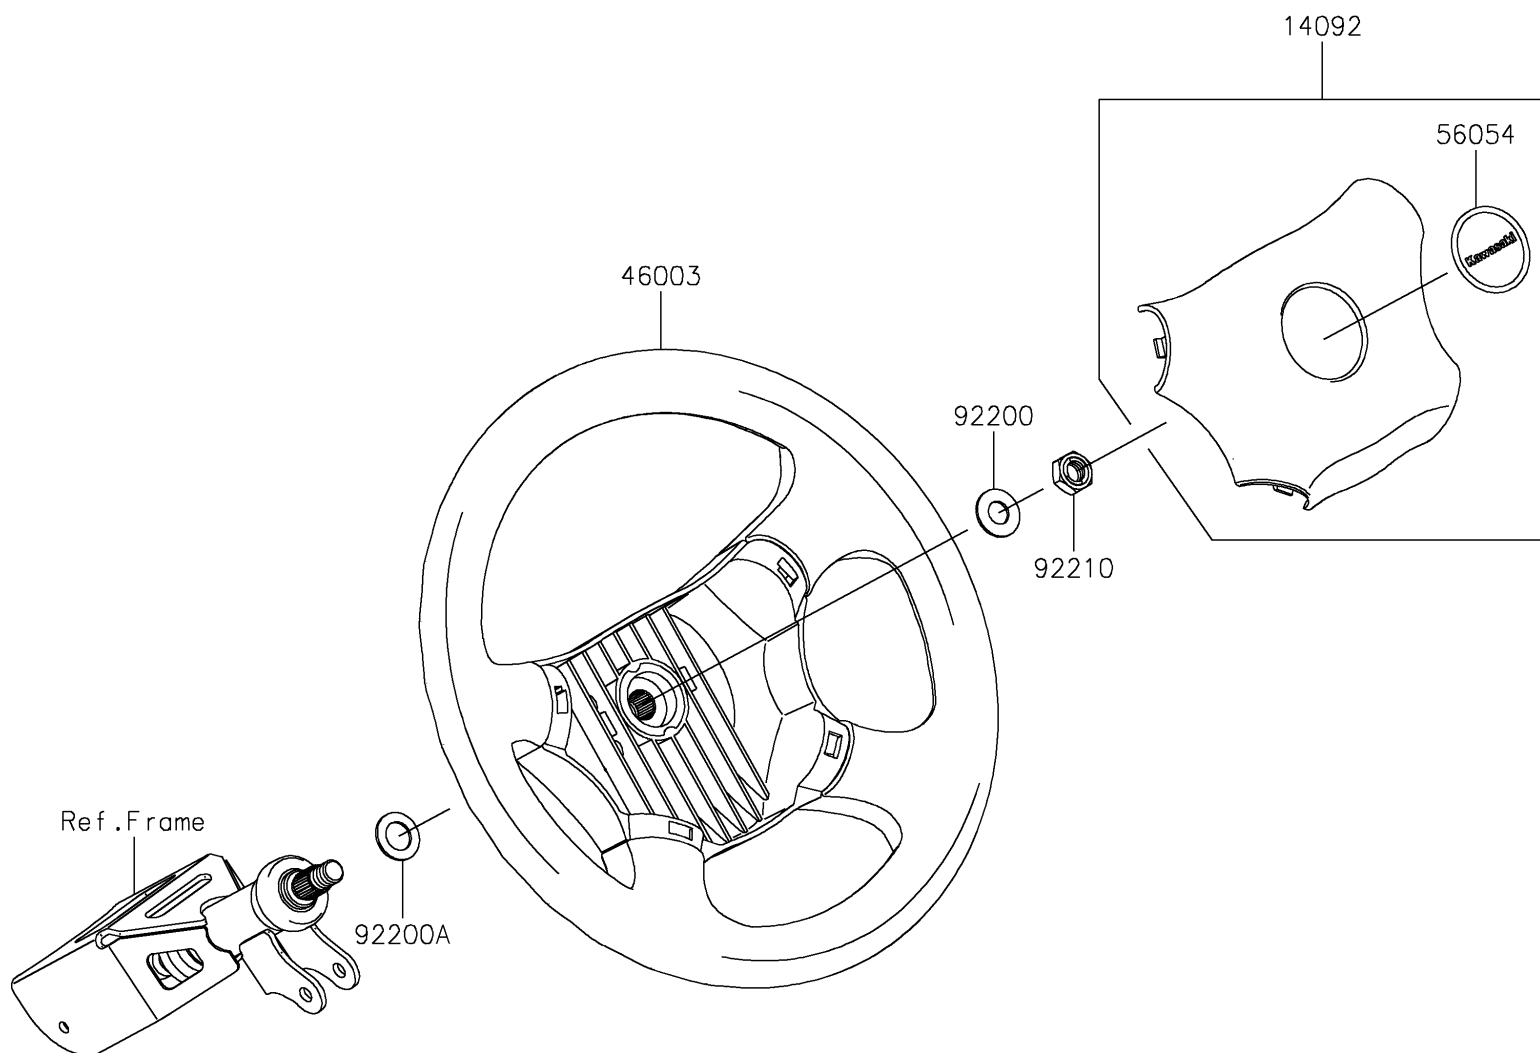

## 2021 MULE PRO-FX™ EPS PARTS DIAGRAM

Steering Wheel

F2311

## 2021 MULE PRO-FX™ EPS PARTS LIST

### Steering Wheel

ITEM NAME	PART NUMBER	QUANTITY
COVER,HORN SWITCH (Ref # 14092)	14092-1029	1
HANDLE (Ref # 46003)	46003-0595	1
MARK,CENTER LOGO,KAWASAKI (Ref # 56054)	56054-1188	1
WASHER,12.1X25X1.6 (Ref # 92200)	92200-0455	1
WASHER,15X25X1.6 (Ref # 92200A)	92200-0460	1
NUT,LOCK,12MM (Ref # 92210)	92210-1249	1