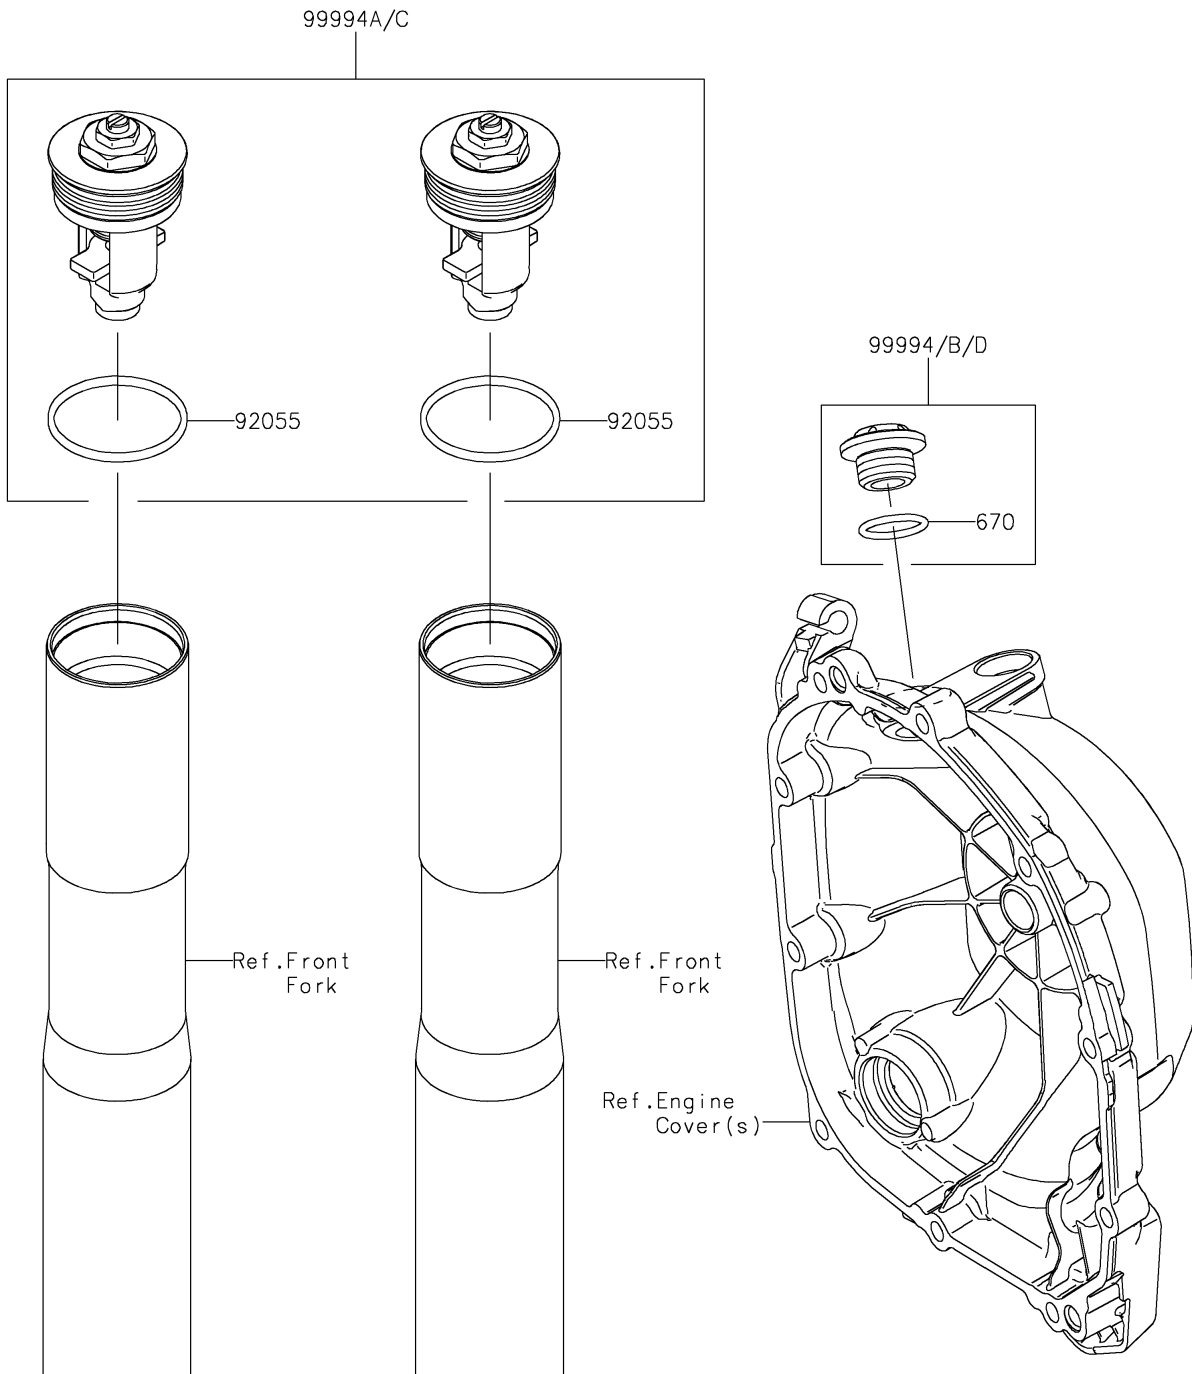

# 2019 Z900RS ABS PARTS DIAGRAM

Accessory(Cap)

F2910G

## 2019 Z900RS ABS PARTS LIST

Accessory(Cap)

ITEM NAME	PART NUMBER	QUANTITY
RING-O (Ref # 92055)	92055-0145	2
KIT-ACC,OIL FILLER CAP,WHITE (Ref # 99994)	99994-1018	1
KIT-ACCESSORY,FORK CAP(BLACK) (Ref # 99994A)	99994-1019	1
KIT-ACC,OIL FILLER CAP,GOLD (Ref # 99994B)	99994-1106	1
KIT-ACCESSORY,FORK CAP(GOLD) (Ref # 99994C)	99994-1108	1
KIT-ACC,OIL FILLER CAP,BLACK (Ref # 99994D)	99994-1229	1
O RING,20MM (Ref # 670)	670B2020	1