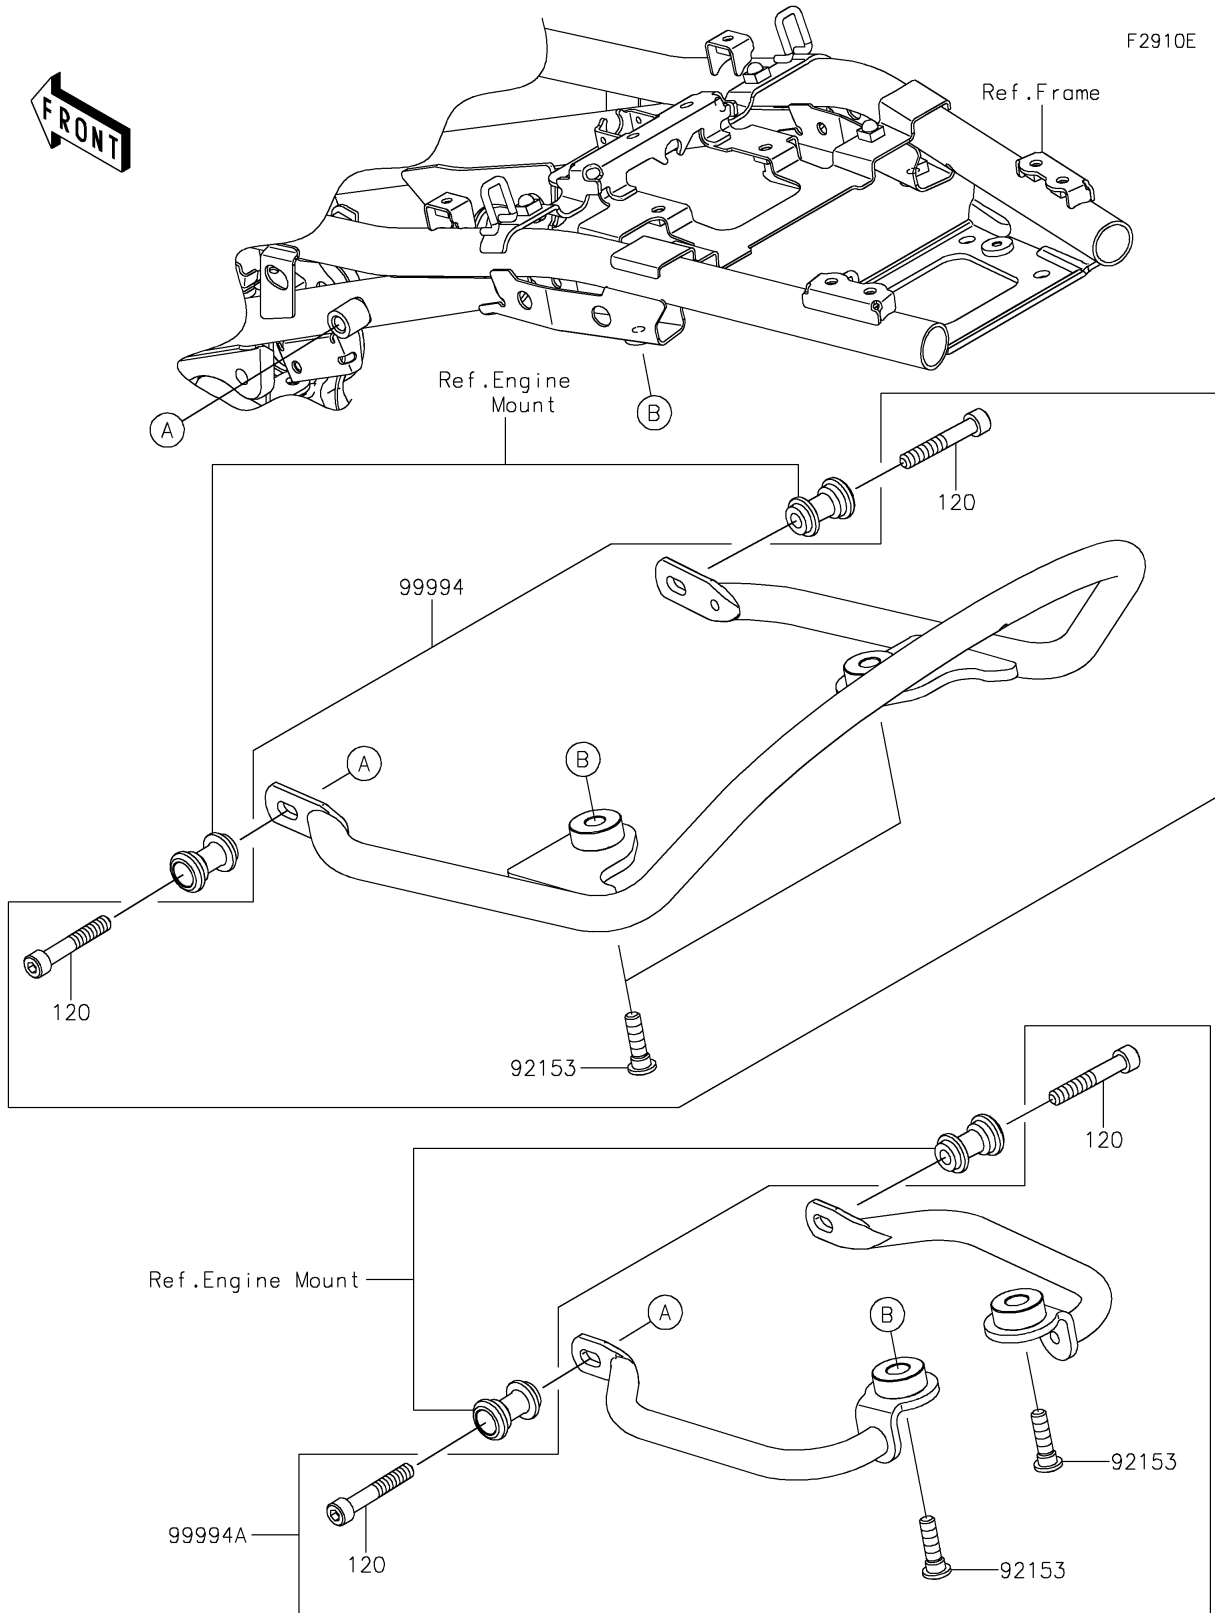

2019 Z900RS ABS PARTS DIAGRAM

Accessory(Grip)

2019 Z900RS ABS PARTS LIST

Accessory(Grip)

ITEM NAME	PART NUMBER	QUANTITY
BOLT,SOCKET,8X30 (Ref # 92153)	92153-1624	2
KIT-ACCESSORY,GRAB BAR (Ref # 99994)	99994-1013	1
KIT-ACCESSORY,SIDE GRIP (Ref # 99994A)	99994-1014	1
BOLT-SOCKET,8X50 (Ref # 120)	120CC0850	2