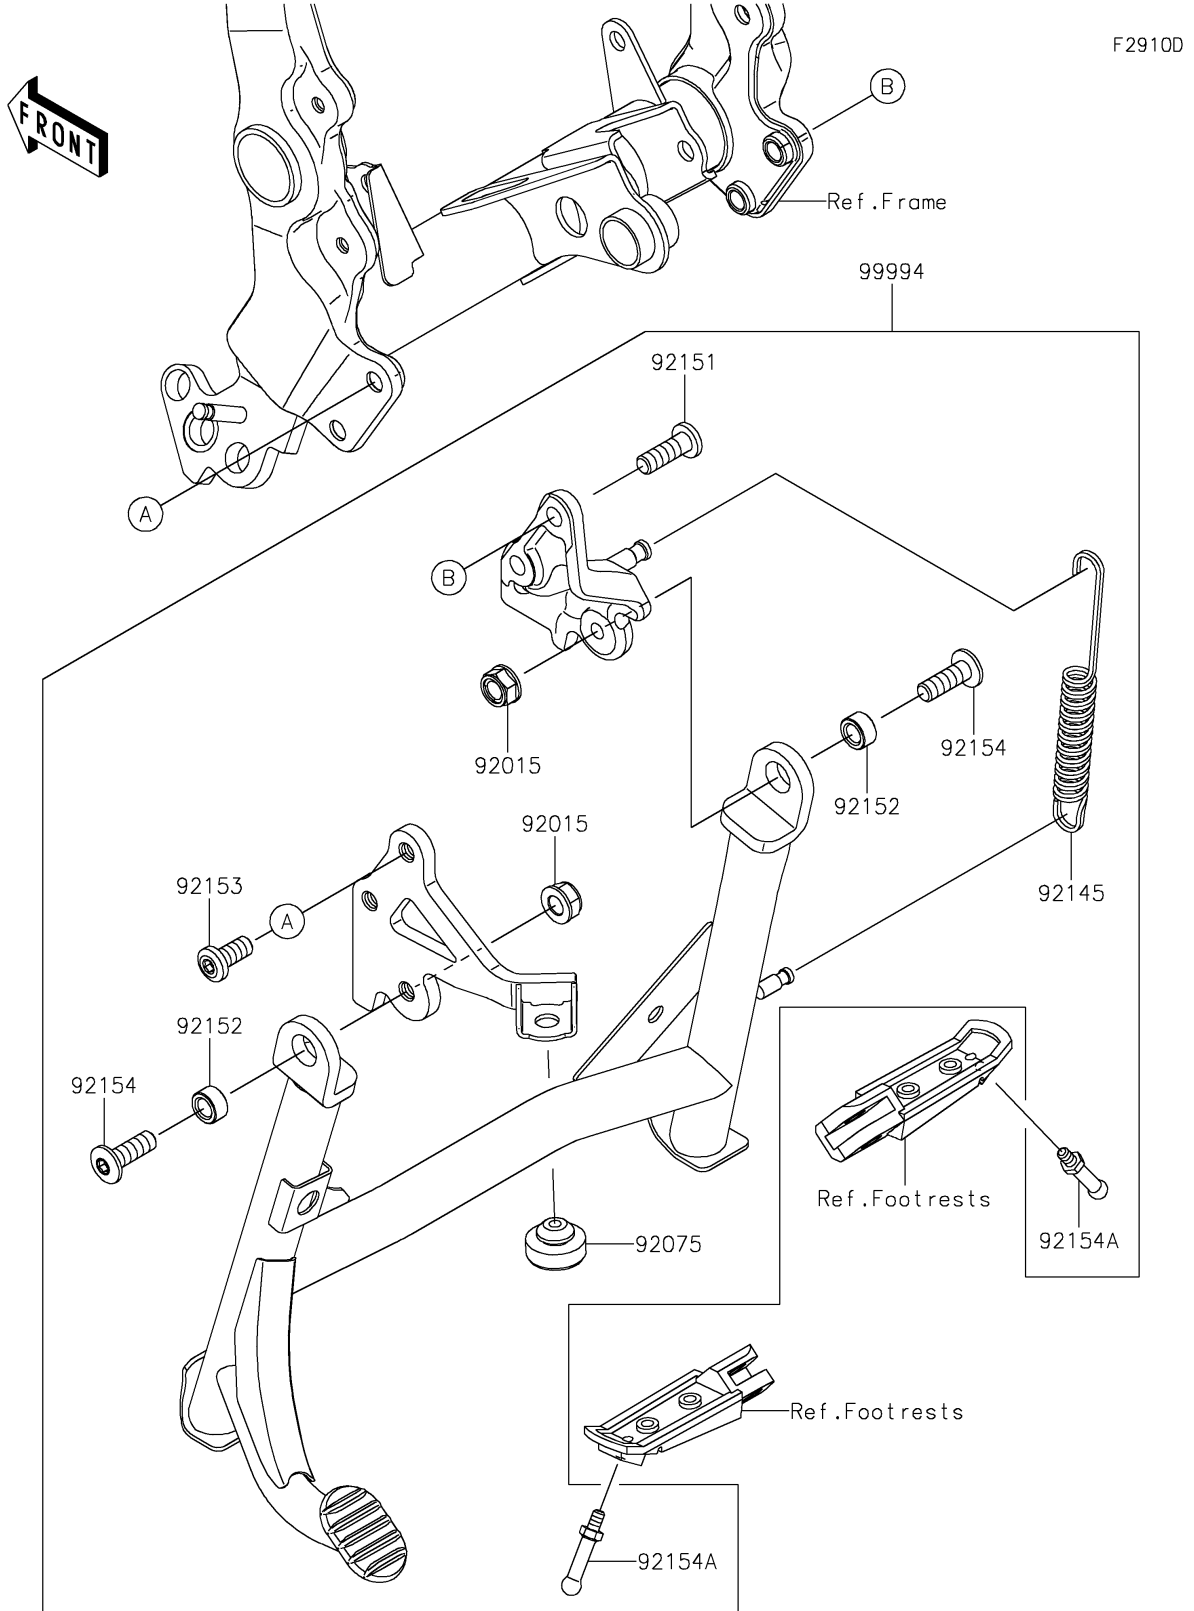

# 2019 Z900RS ABS PARTS DIAGRAM

Accessory(Center Stand)

## 2019 Z900RS ABS PARTS LIST

Accessory(Center Stand)

| ITEM NAME                                | PART NUMBER | QUANTITY |
|--|-------------|----------|
| NUT,LOCK,FLANGED,10MM (Ref # 92015)      | 92015-1717  | 2        |
| DAMPER (Ref # 92075)                     | 92075-1045  | 1        |
| SPRING,STAND (Ref # 92145)               | 92145-0071  | 1        |
| BOLT,SOCKET,10X30 (Ref # 92151)          | 92151-1372  | 2        |
| COLLAR,10X17X9 (Ref # 92152)             | 92152-1906  | 2        |
| BOLT,SOCKET,10X22 (Ref # 92153)          | 92153-1477  | 2        |
| BOLT,SOCKET,10X30 (Ref # 92154)          | 92154-1665  | 2        |
| BOLT,BANK SENSOR (Ref # 92154A)          | 92154-3985  | 2        |
| KIT-ACCESSORY,CENTER STAND (Ref # 99994) | 99994-1017  | 1        |