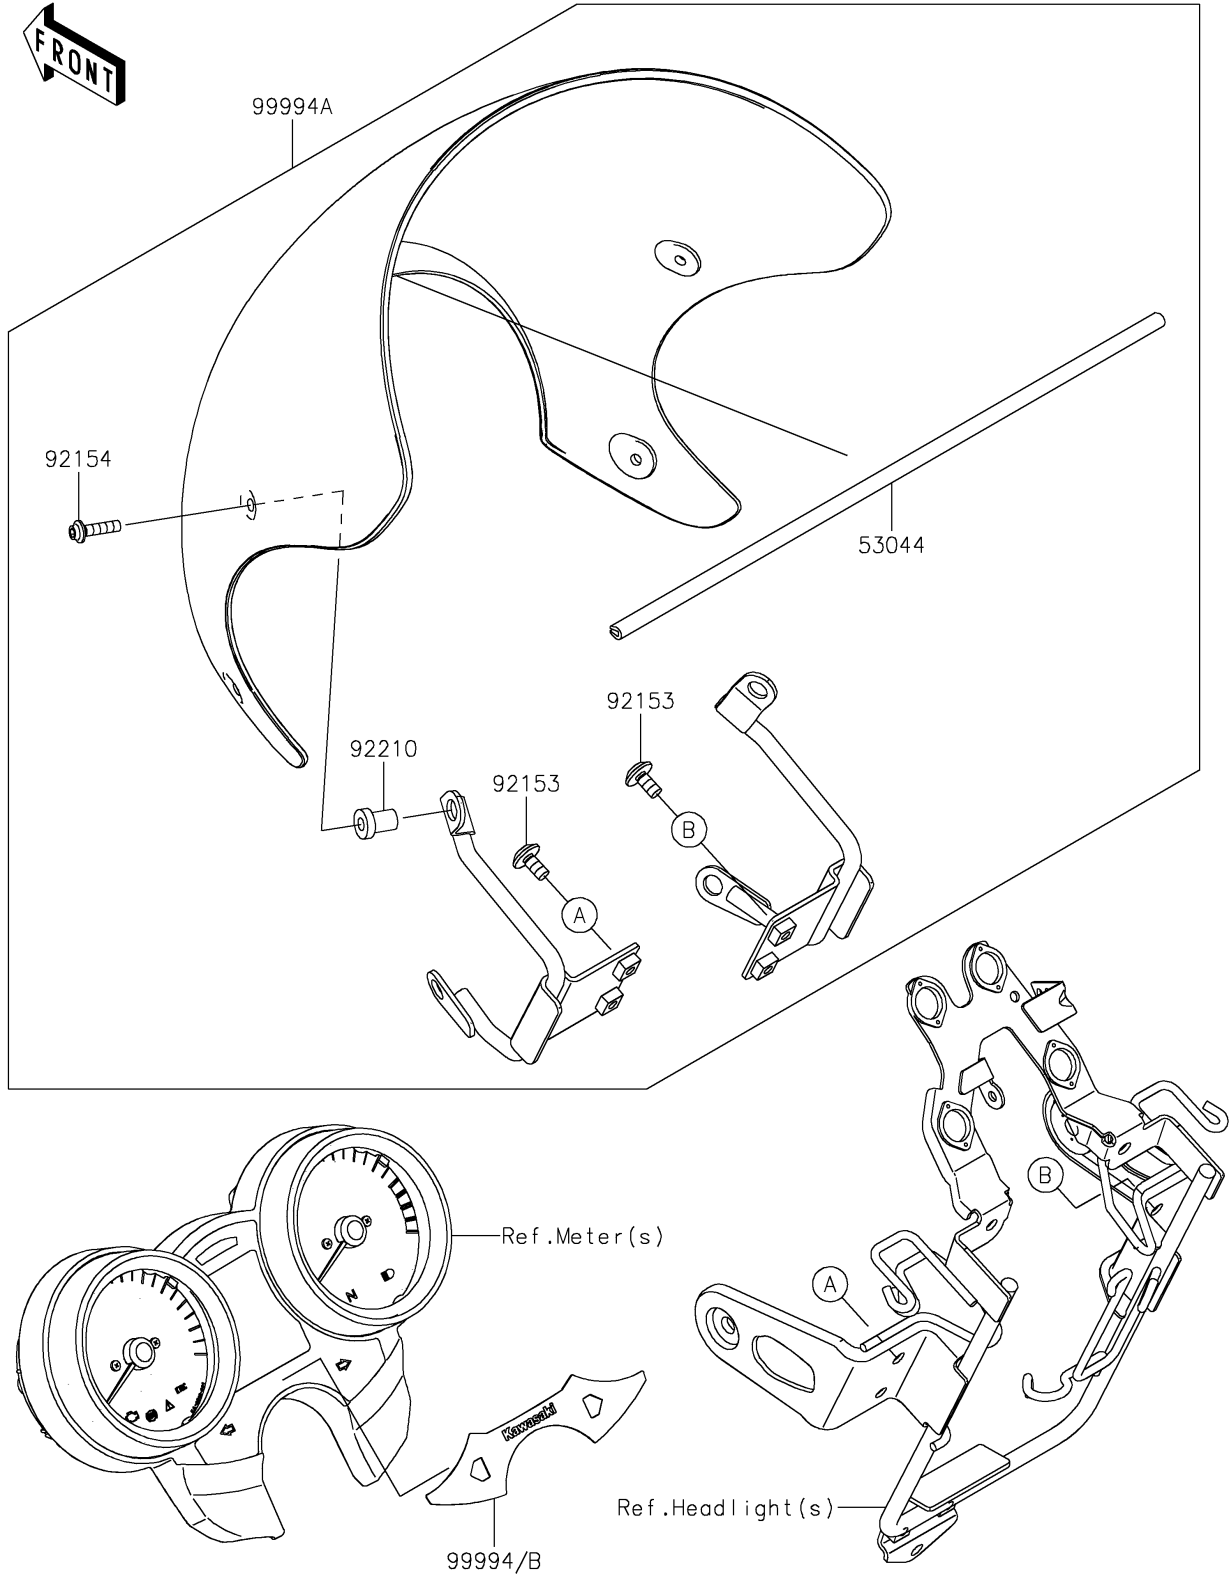

# 2019 Z900RS ABS PARTS DIAGRAM

Accessory(Cover)

F2910B

## 2019 Z900RS ABS PARTS LIST

Accessory(Cover)

ITEM NAME	PART NUMBER	QUANTITY
TRIM (Ref # 53044)	53044-0625	1
BOLT,SOCKET,6X12 (Ref # 92153)	92153-1948	4
BOLT,SOCKET,5X20 (Ref # 92154)	92154-0919	4
NUT,5MM (Ref # 92210)	92210-0001	4
KIT-ACC,INDICATOR COVER,SILVER (Ref # 99994)	99994-1016	1
KIT-ACCESSORY,METER COVER (Ref # 99994A)	99994-1021	1
INDICATOR COVER,BLACK (Ref # 99994B)	99994-1220	1