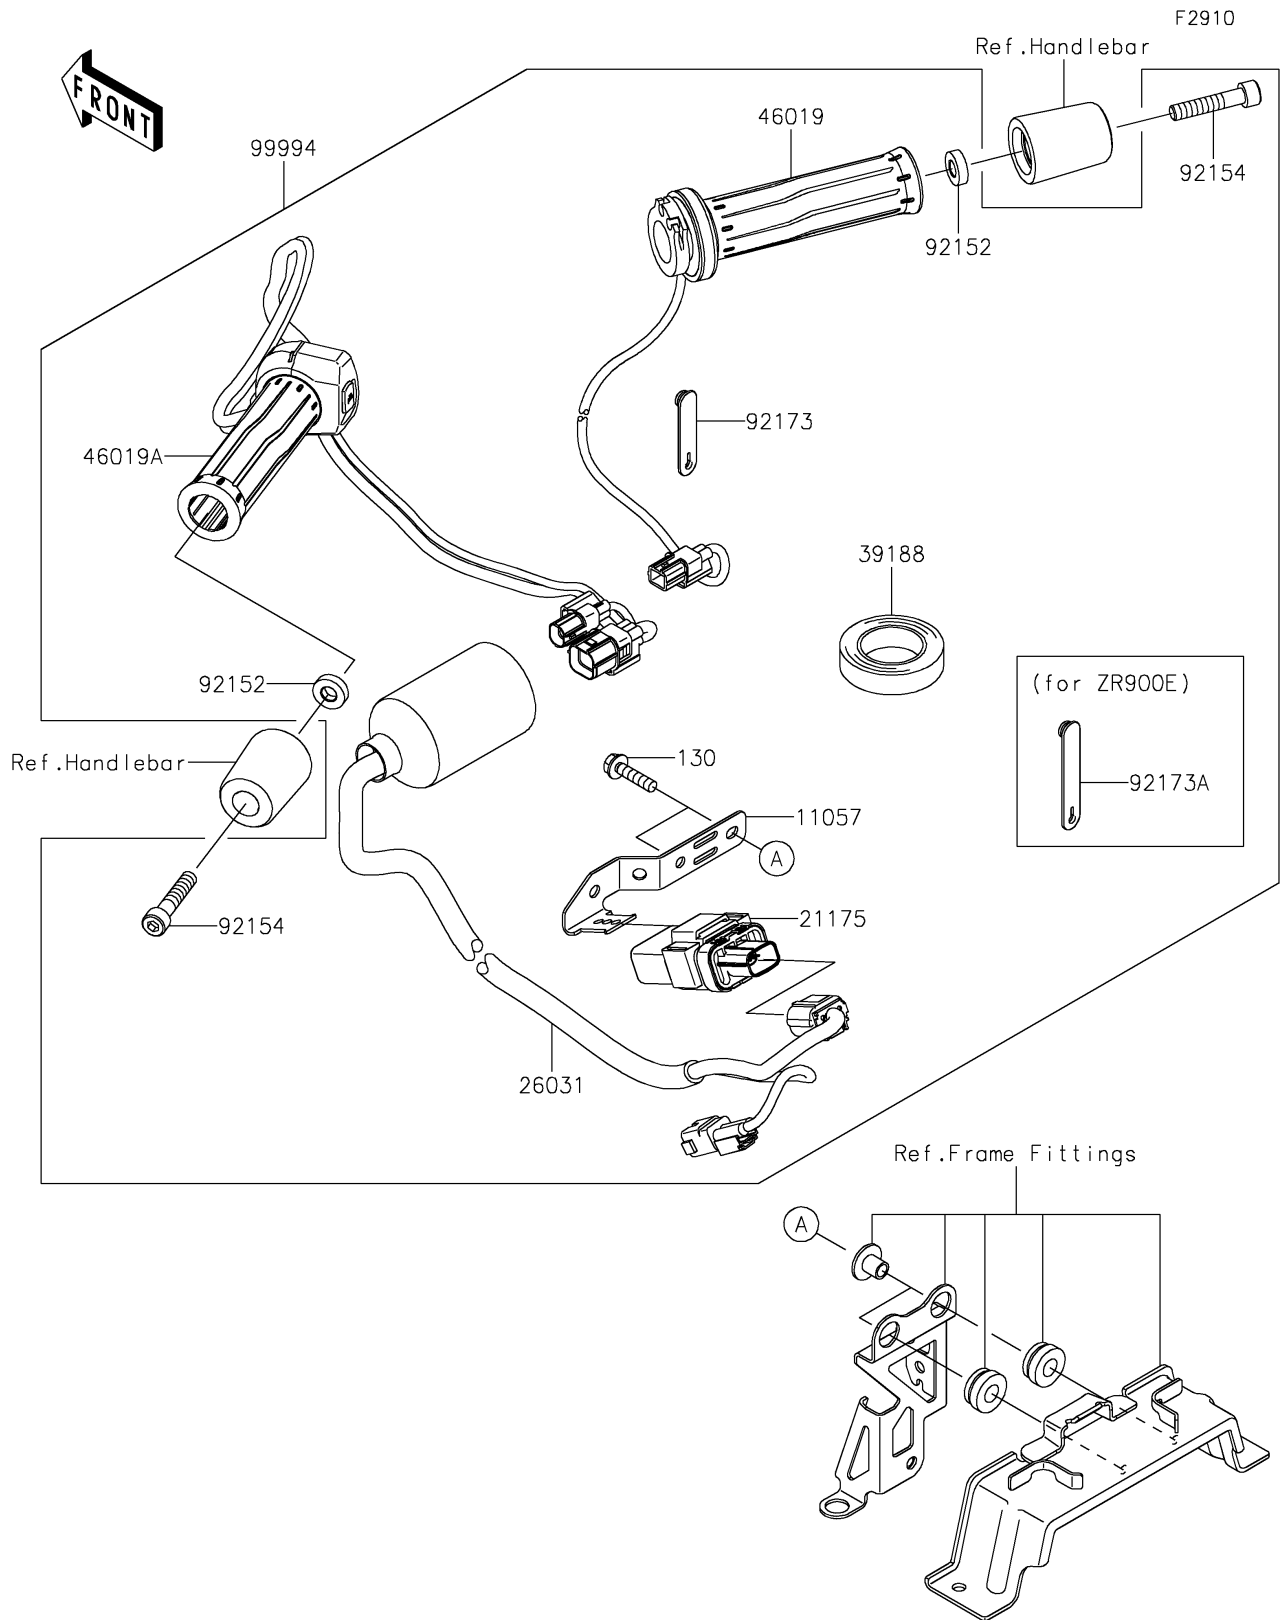

2019 Z900RS ABS PARTS DIAGRAM

Accessory(Grip Heater)

2019 Z900RS ABS PARTS LIST

Accessory(Grip Heater)

| ITEM NAME | PART NUMBER | QUANTITY |
|---|-------------|----------|
| BRACKET (Ref # 11057) | 11057-1455 | 1 |
| CONTROL UNIT-ELECTRONIC,GH (Ref # 21175) | 21175-1329 | 1 |
| HARNESS,SUB (Ref # 26031) | 26031-2364 | 1 |
| TAPE,HARNESS (Ref # 39188) | 39188-0006 | 1 |
| GRIP-ASSY,THROTTLE,HEATER (Ref # 46019) | 46019-0077 | 1 |
| GRIP-ASSY,HANDLE,LH,HEATER (Ref # 46019A) | 46019-0091 | 1 |
| COLLAR,8.2X18X5 (Ref # 92152) | 92152-1848 | 2 |
| BOLT,SOCKET,8X40 (Ref # 92154) | 92154-1001 | 2 |
| CLAMP,RUBBER PLATE (Ref # 92173) | 92173-1229 | 1 |
| CLAMP (Ref # 92173A) | 92173-1526 | 1 |
| KIT-ACCESSORY,GRIP-HEATER (Ref # 99994) | 99994-1219 | 1 |
| BOLT-FLANGED,6X25 (Ref # 130) | 130BA0625 | 2 |