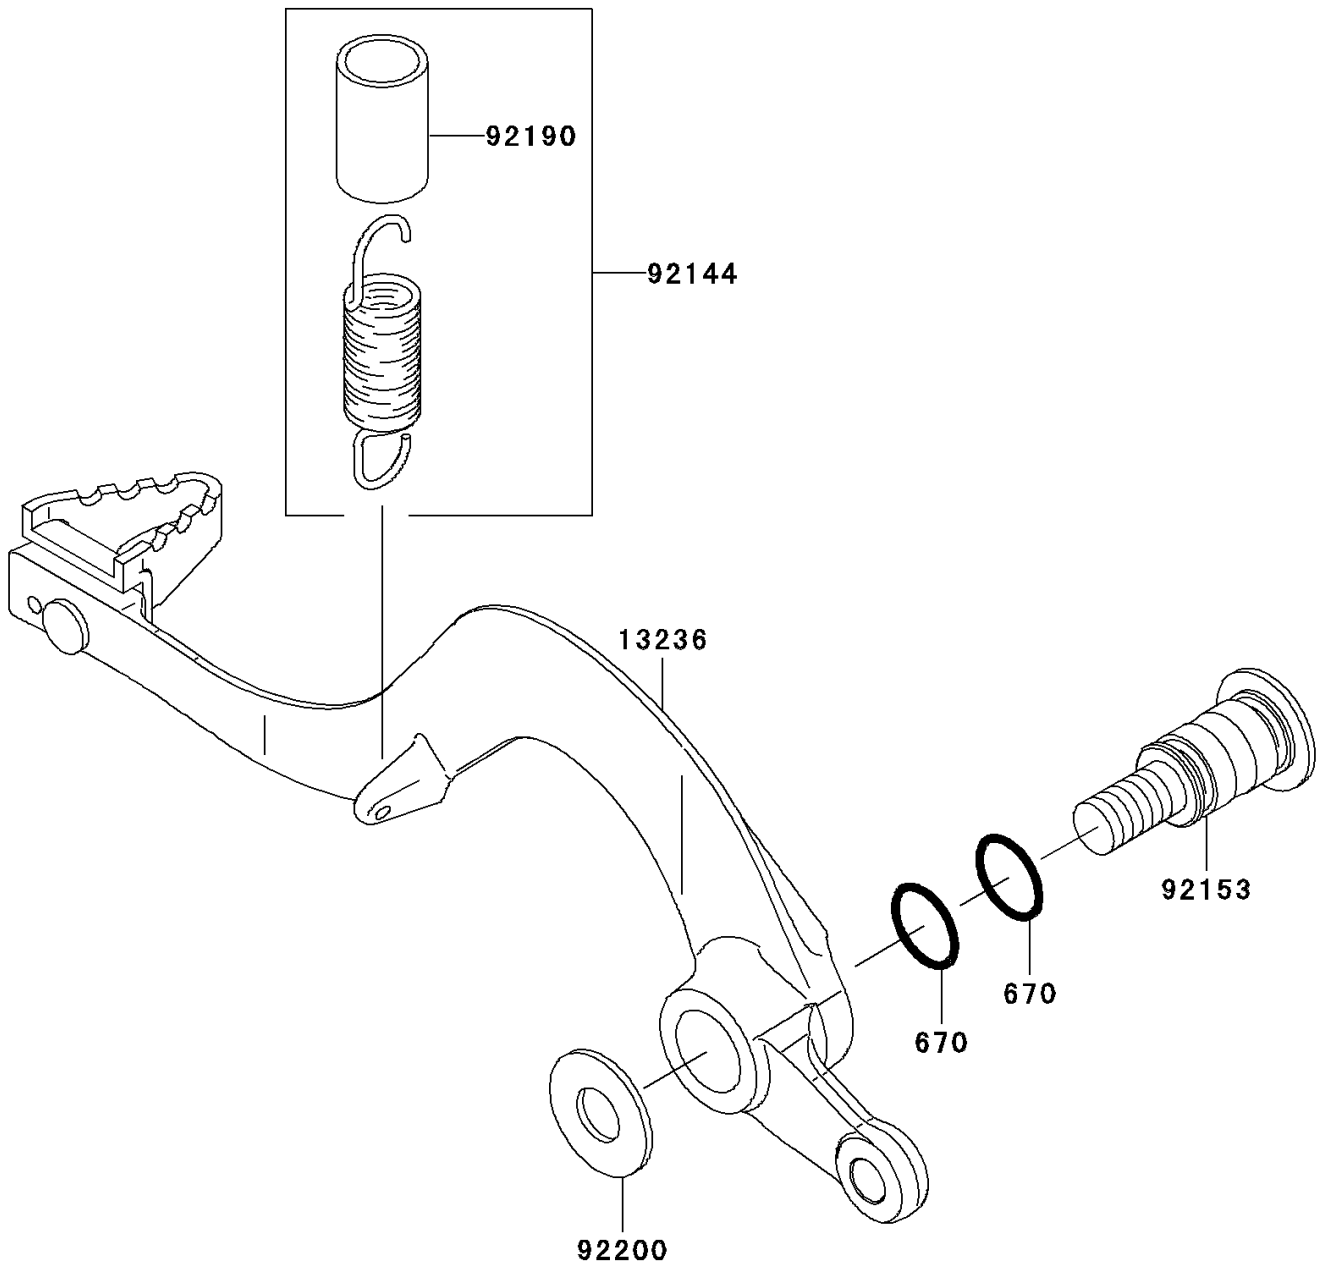

# 2006 KX450F PARTS DIAGRAM

Brake Pedal

F2260

## 2006 KX450F PARTS LIST

### Brake Pedal

ITEM NAME	PART NUMBER	QUANTITY
O RING,12MM (Ref # 670)	670B2012	2
LEVER-COMP,BRAKE PEDAL (Ref # 13236)	13236-0086	1
SPRING,BRAKE PEDAL RETURN (Ref # 92144)	92144-1752	1
BOLT,BRAKE PEDAL,10MM (Ref # 92153)	92153-0974	1
TUBE,13X16X25 (Ref # 92190)	92190-1488	1
WASHER,10.5X24X1.5 (Ref # 92200)	92200-0154	1