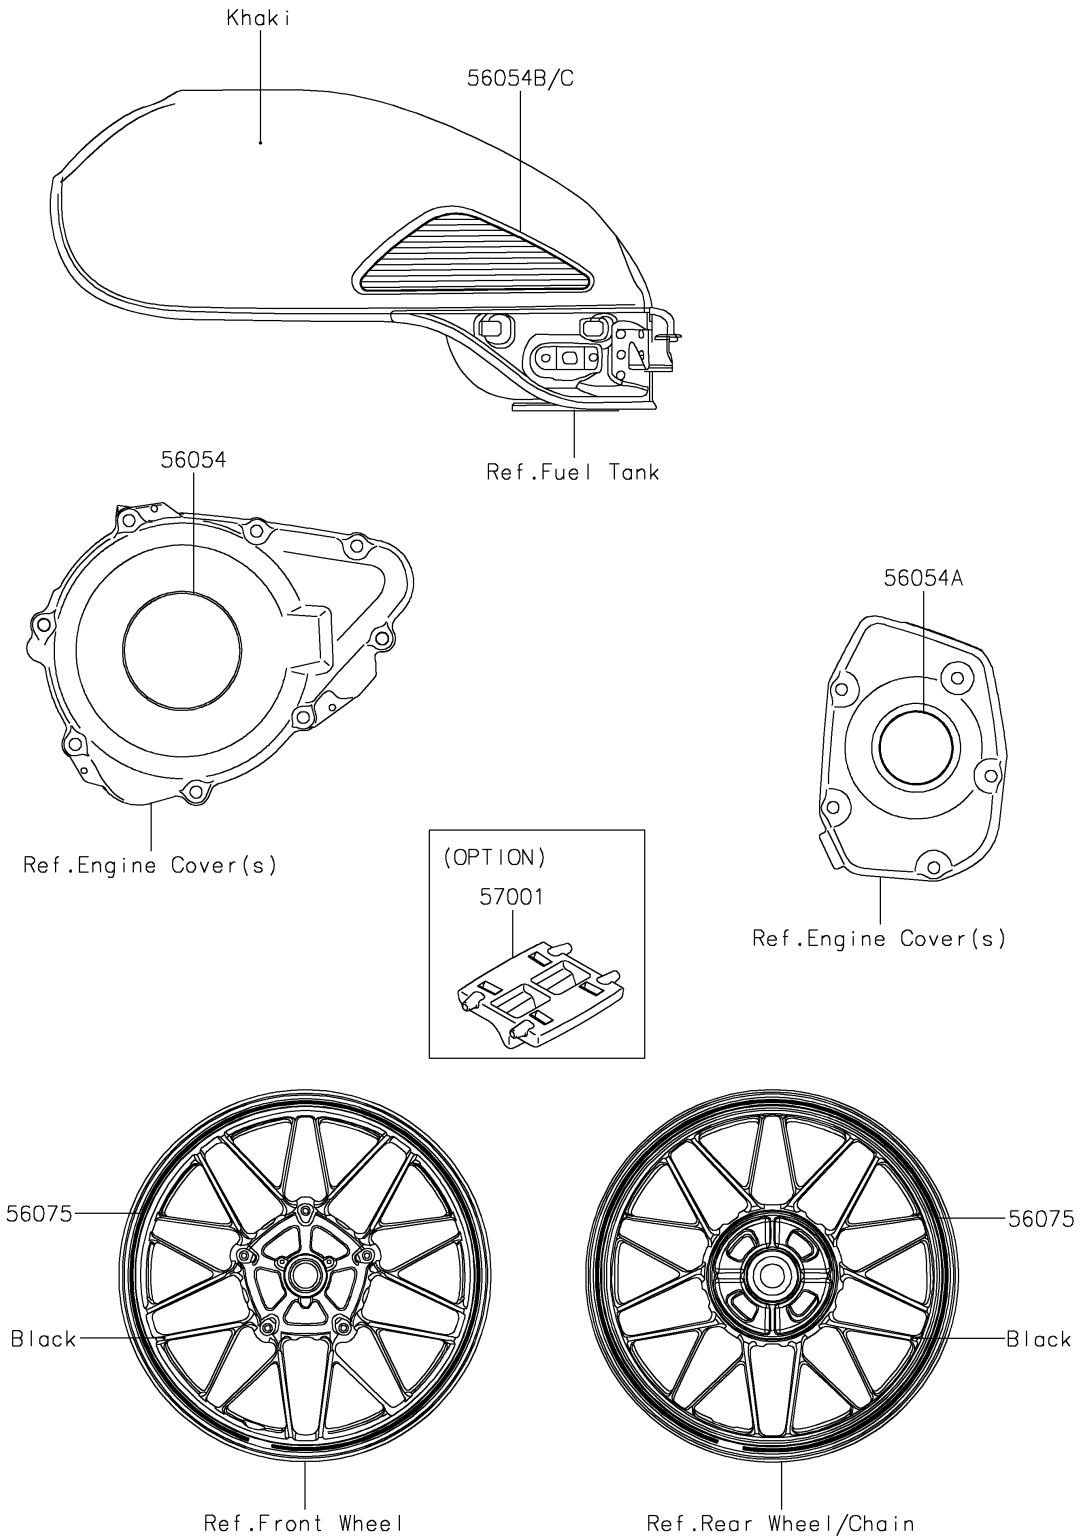

2019 Z900RS ABS PARTS DIAGRAM

Decals(Khaki)(CKFA)

F2861A

2019 Z900RS ABS PARTS LIST

Decals(Khaki)(CKFA)

ITEM NAME	PART NUMBER	QUANTITY
MARK,GENERATOR COVER (Ref # 56054)	56054-2379	1
MARK,PULSAR COVER (Ref # 56054A)	56054-2380	1
MARK,KNEE PAD,LH (Ref # 56054B)	56054-2385	1
MARK,KNEE PAD,RH (Ref # 56054C)	56054-2386	1
PATTERN,WHEEL,GRN,4X1353 (Ref # 56075)	56075-4202	4
RIM STRIPE APPLICATOR (Ref # 57001)	57001-1752	AR