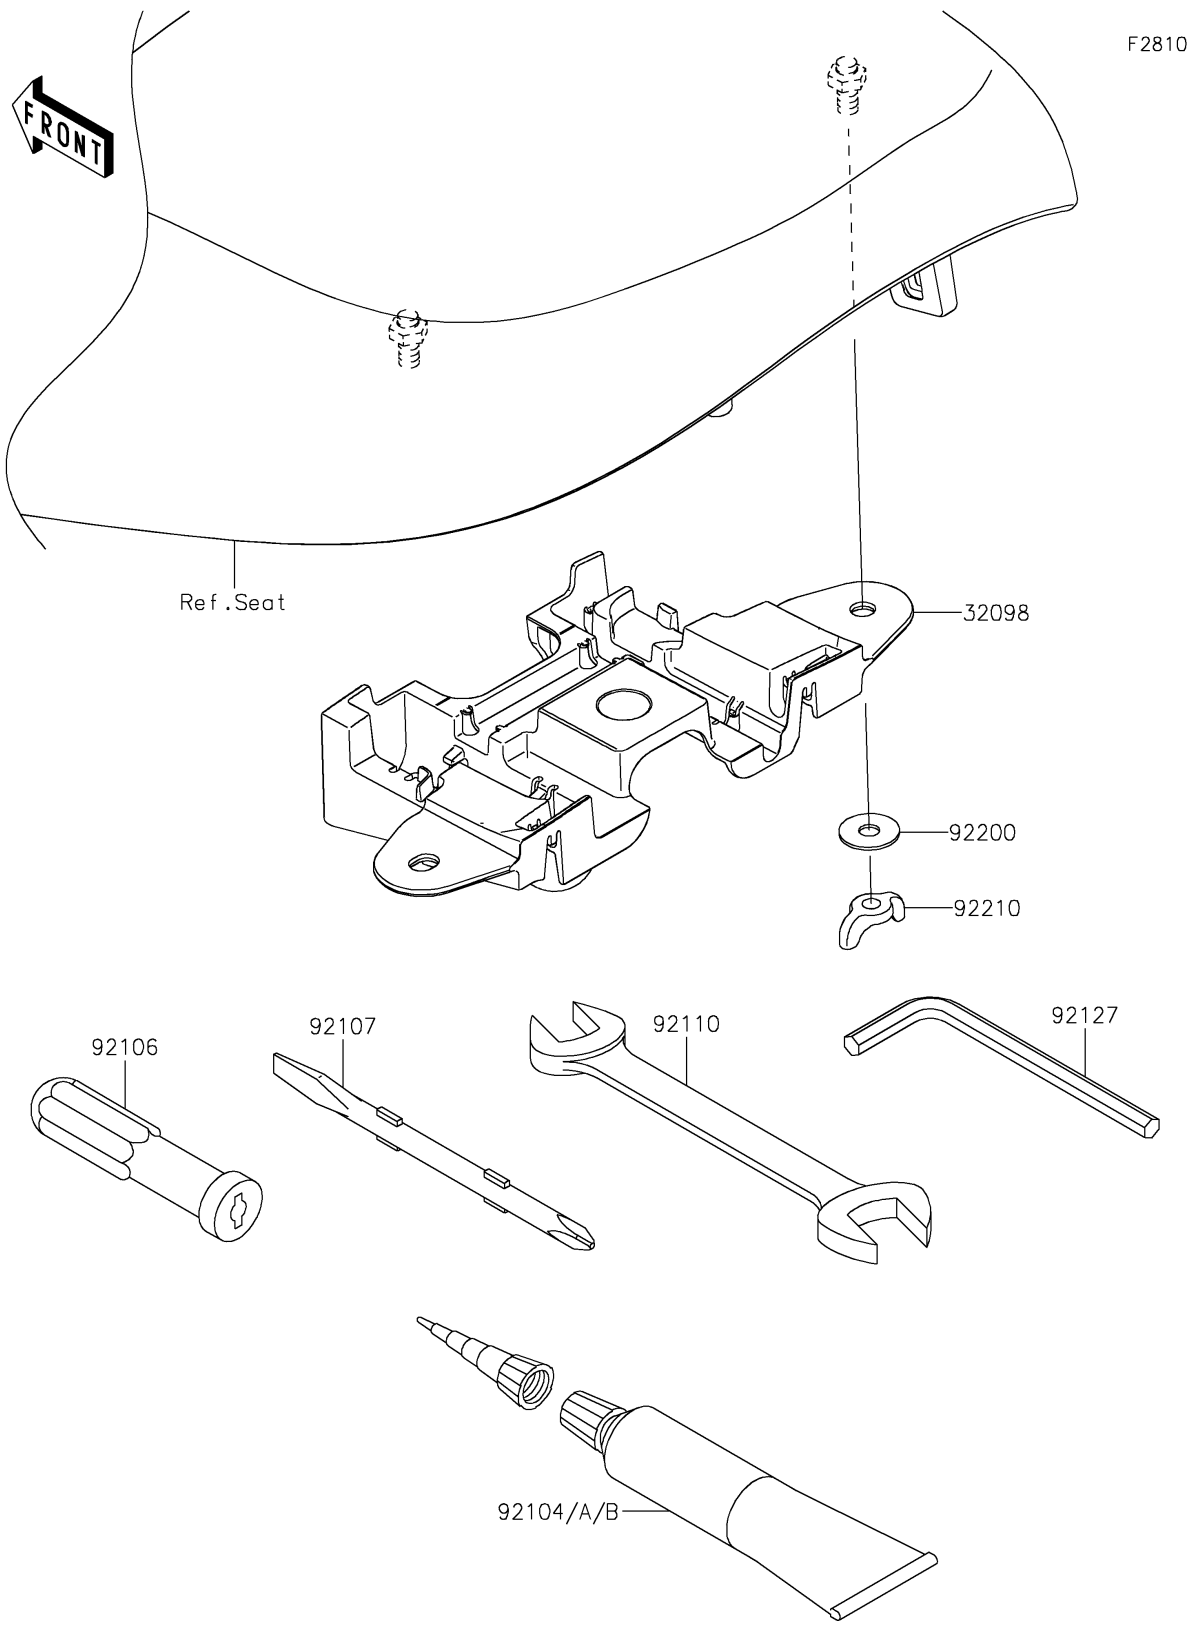

# 2019 Z900RS ABS PARTS DIAGRAM

Owner's Tools

## 2019 Z900RS ABS PARTS LIST

### Owner's Tools

<b>ITEM NAME</b>	<b>PART NUMBER</b>	<b>QUANTITY</b>
CASE-TOOL (Ref # 32098)	32098-0025	1
GASKET-LIQUID,TB1211F,CLEAR (Ref # 92104)	92104-0004	1
GASKET-LIQUID,TB1216B,BLACK (Ref # 92104A)	92104-1064	1
GASKET-LIQUID,TB1207B,BLACK (Ref # 92104B)	92104-2068	1
GRIP-SCREW DRIVER (Ref # 92106)	92106-1001	1
TOOL-DRIVER,#2PHILLIPS&SLOT (Ref # 92107)	92107-1051	1
TOOL-WRENCH,OPEN END,14X17 (Ref # 92110)	92110-1045	1
TOOL-WRENCH,ALLEN,6MM (Ref # 92127)	92127-003	1
WASHER (Ref # 92200)	92200-0078	2
NUT,WING,6MM (Ref # 92210)	92210-1603	2