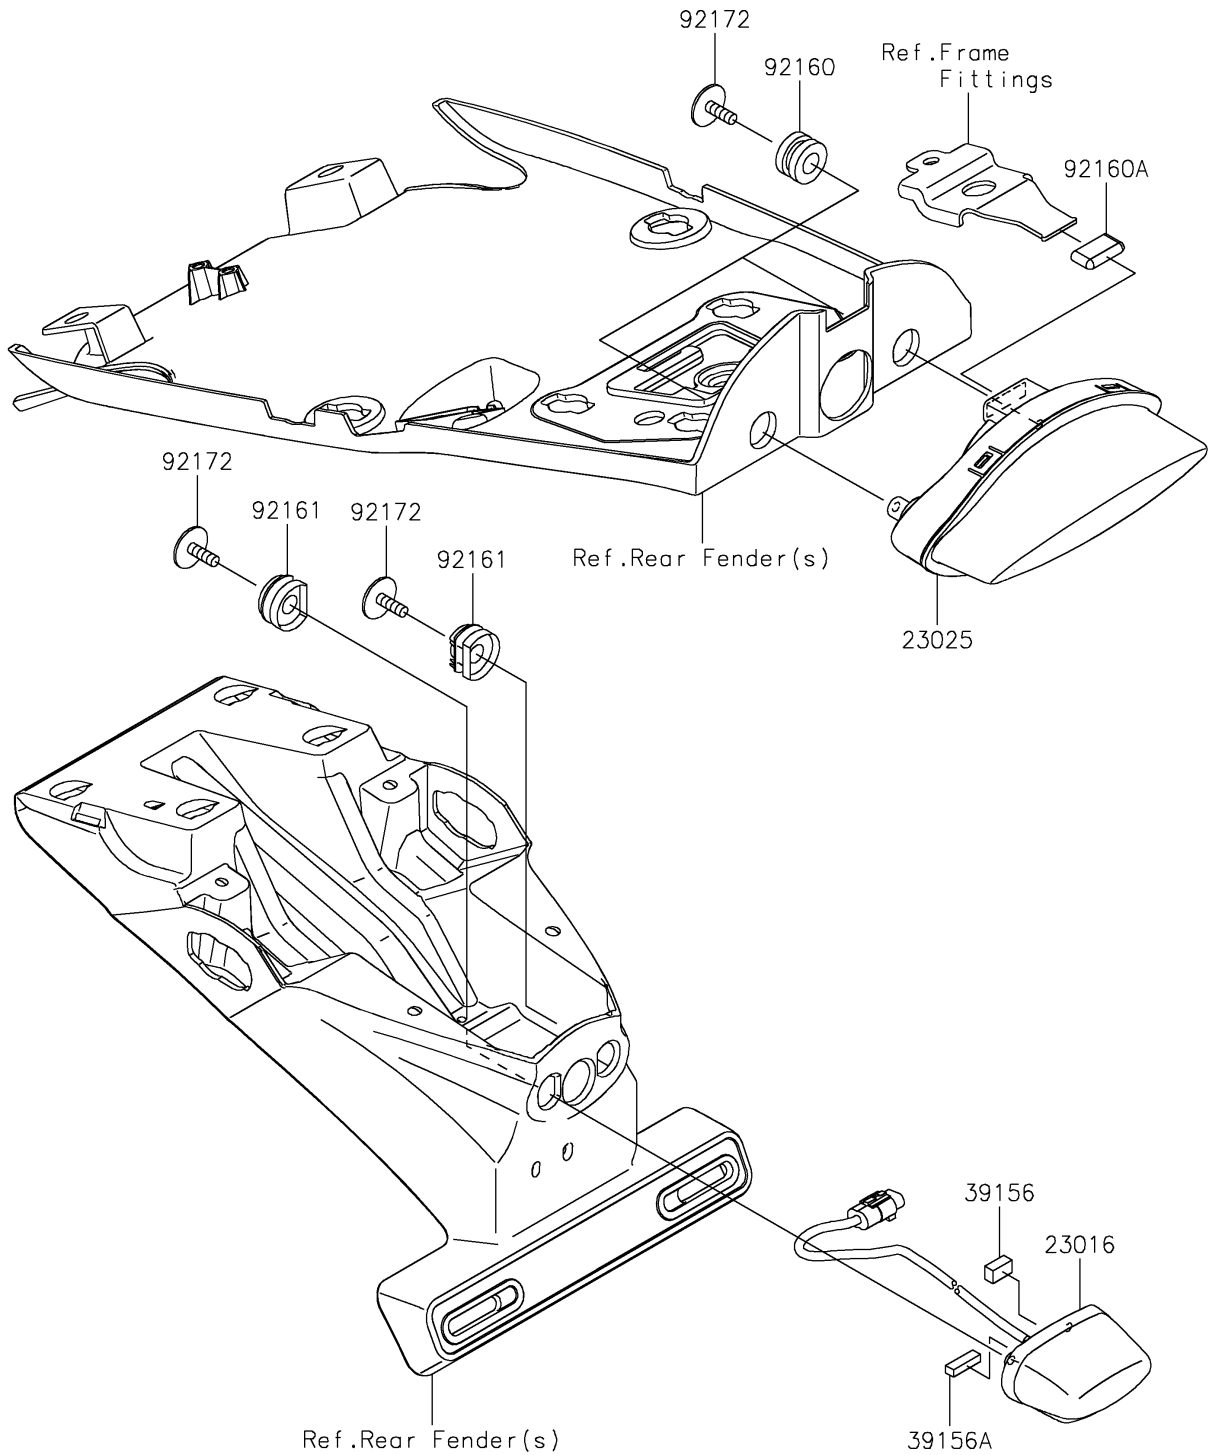

# 2019 Z900RS ABS PARTS DIAGRAM

Taillight(s)

F2720

## 2019 Z900RS ABS PARTS LIST

Taillight(s)

ITEM NAME	PART NUMBER	QUANTITY
LAMP-ASSY,LICENSE,LED (Ref # 23016)	23016-0637	1
LAMP-TAIL,LED,CCC (Ref # 23025)	23025-0381	1
PAD,7X12X5 (Ref # 39156)	39156-2292	1
PAD,4X17X5 (Ref # 39156A)	39156-2293	1
DAMPER,10X20X12 (Ref # 92160)	92160-1167	2
DAMPER (Ref # 92160A)	92160-1190	1
DAMPER (Ref # 92161)	92161-2128	2
SCREW,TAPTITE,5X16 (Ref # 92172)	92172-0481	4