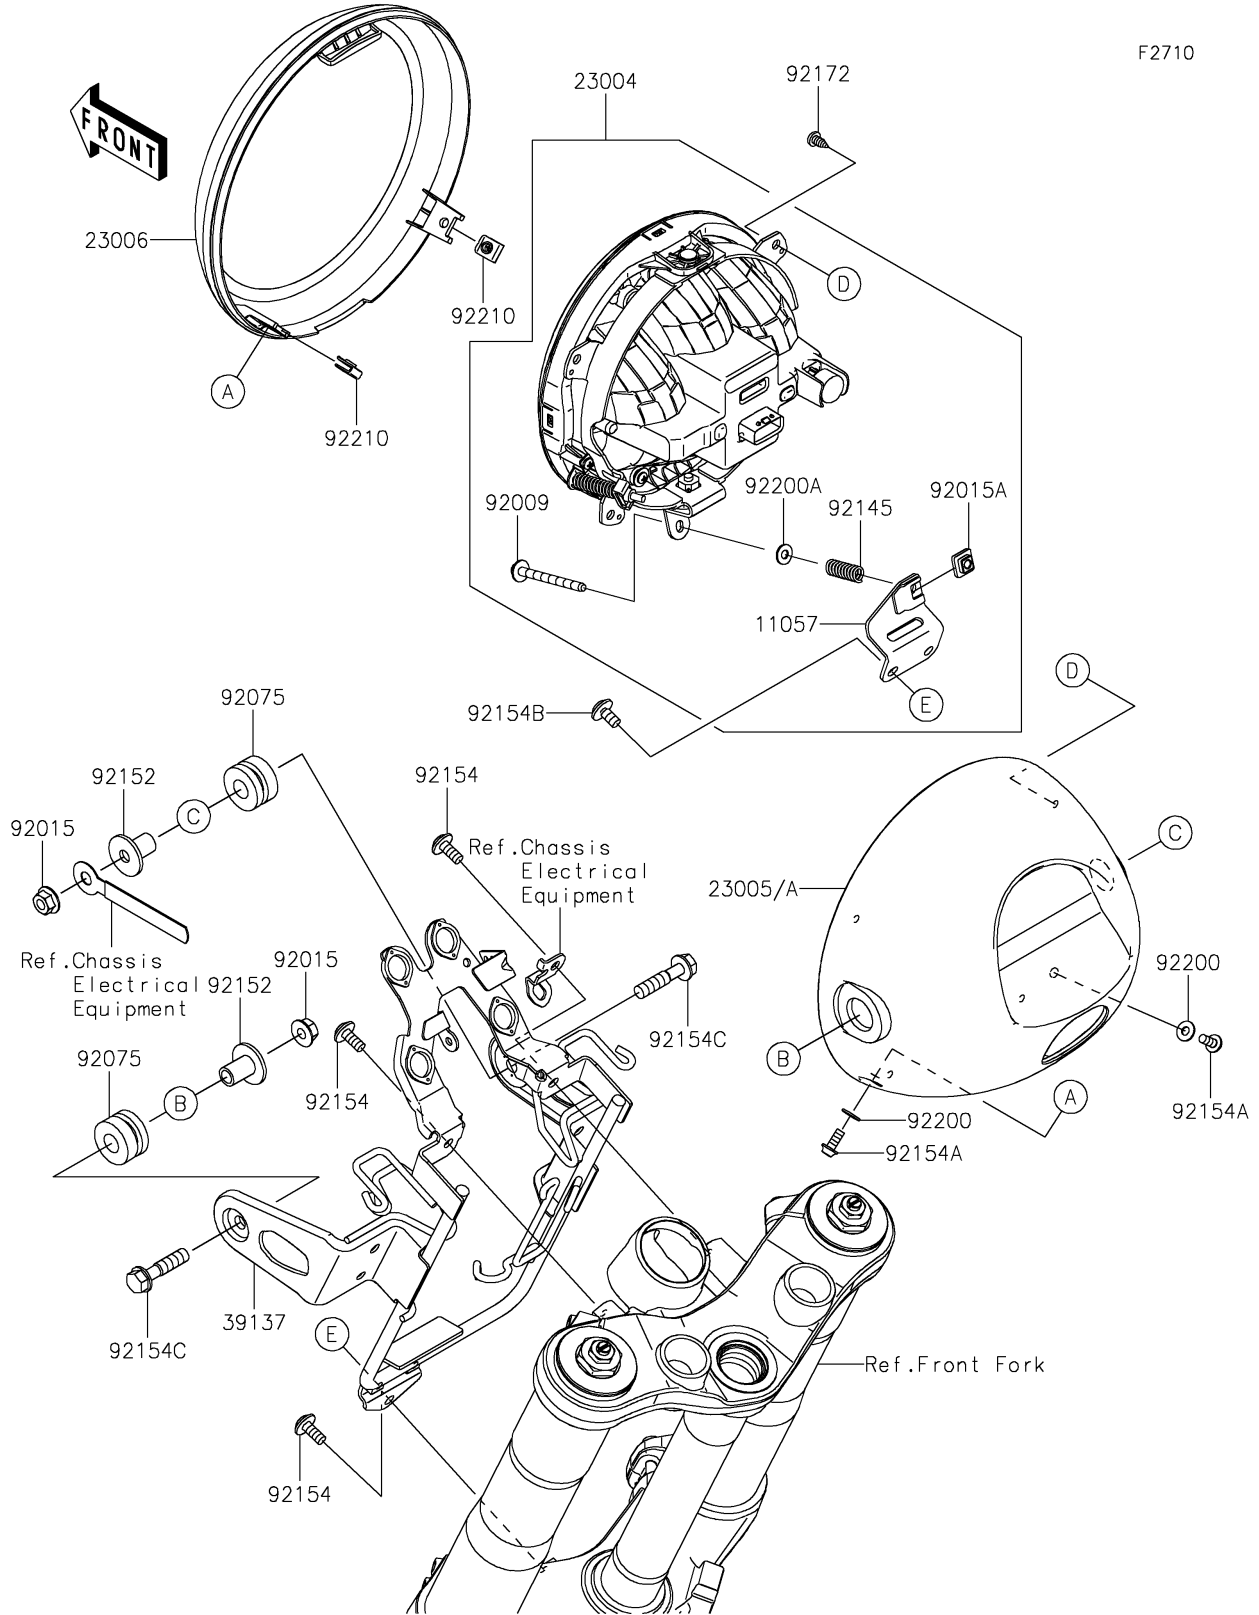

2019 Z900RS ABS PARTS DIAGRAM

Headlight(s)

2019 Z900RS ABS PARTS LIST

Headlight(s)

ITEM NAME	PART NUMBER	QUANTITY
BRACKET (Ref # 11057)	11057-2657	1
LAMP-HEAD,LED (Ref # 23004)	23004-0406	1
BODY-COMP-HEAD LAMP,F.EBONY (Ref # 23005)	23005-0049-45L	1
RIM-LAMP (Ref # 23006)	23006-0019	1
STAY-COMP,HEAD LAMP (Ref # 39137)	39137-0678	1
SCREW,ADJUST,5X55 (Ref # 92009)	92009-1683	1
NUT,FLANGED,8MM (Ref # 92015)	92015-1014	2
NUT,5MM (Ref # 92015A)	92015-1897	1
DAMPER (Ref # 92075)	92075-1736	2
SPRING (Ref # 92145)	92145-1887	1
COLLAR,8X12X20.3 (Ref # 92152)	92152-2433	2
BOLT,SOCKET,6X14 (Ref # 92154)	92154-0907	3
BOLT,SOCKET,5X12 (Ref # 92154A)	92154-0917	2
BOLT,SOCKET,6X12 (Ref # 92154B)	92154-2706	2
BOLT,FLANGED,8X35 (Ref # 92154C)	92154-2923	2
SCREW,TAPPING,5X12 (Ref # 92172)	92172-0239	4
WASHER,NYLON,5.2X12X1 (Ref # 92200)	92200-2208	2
WASHER (Ref # 92200A)	92200-2282	1
NUT (Ref # 92210)	92210-0571	2