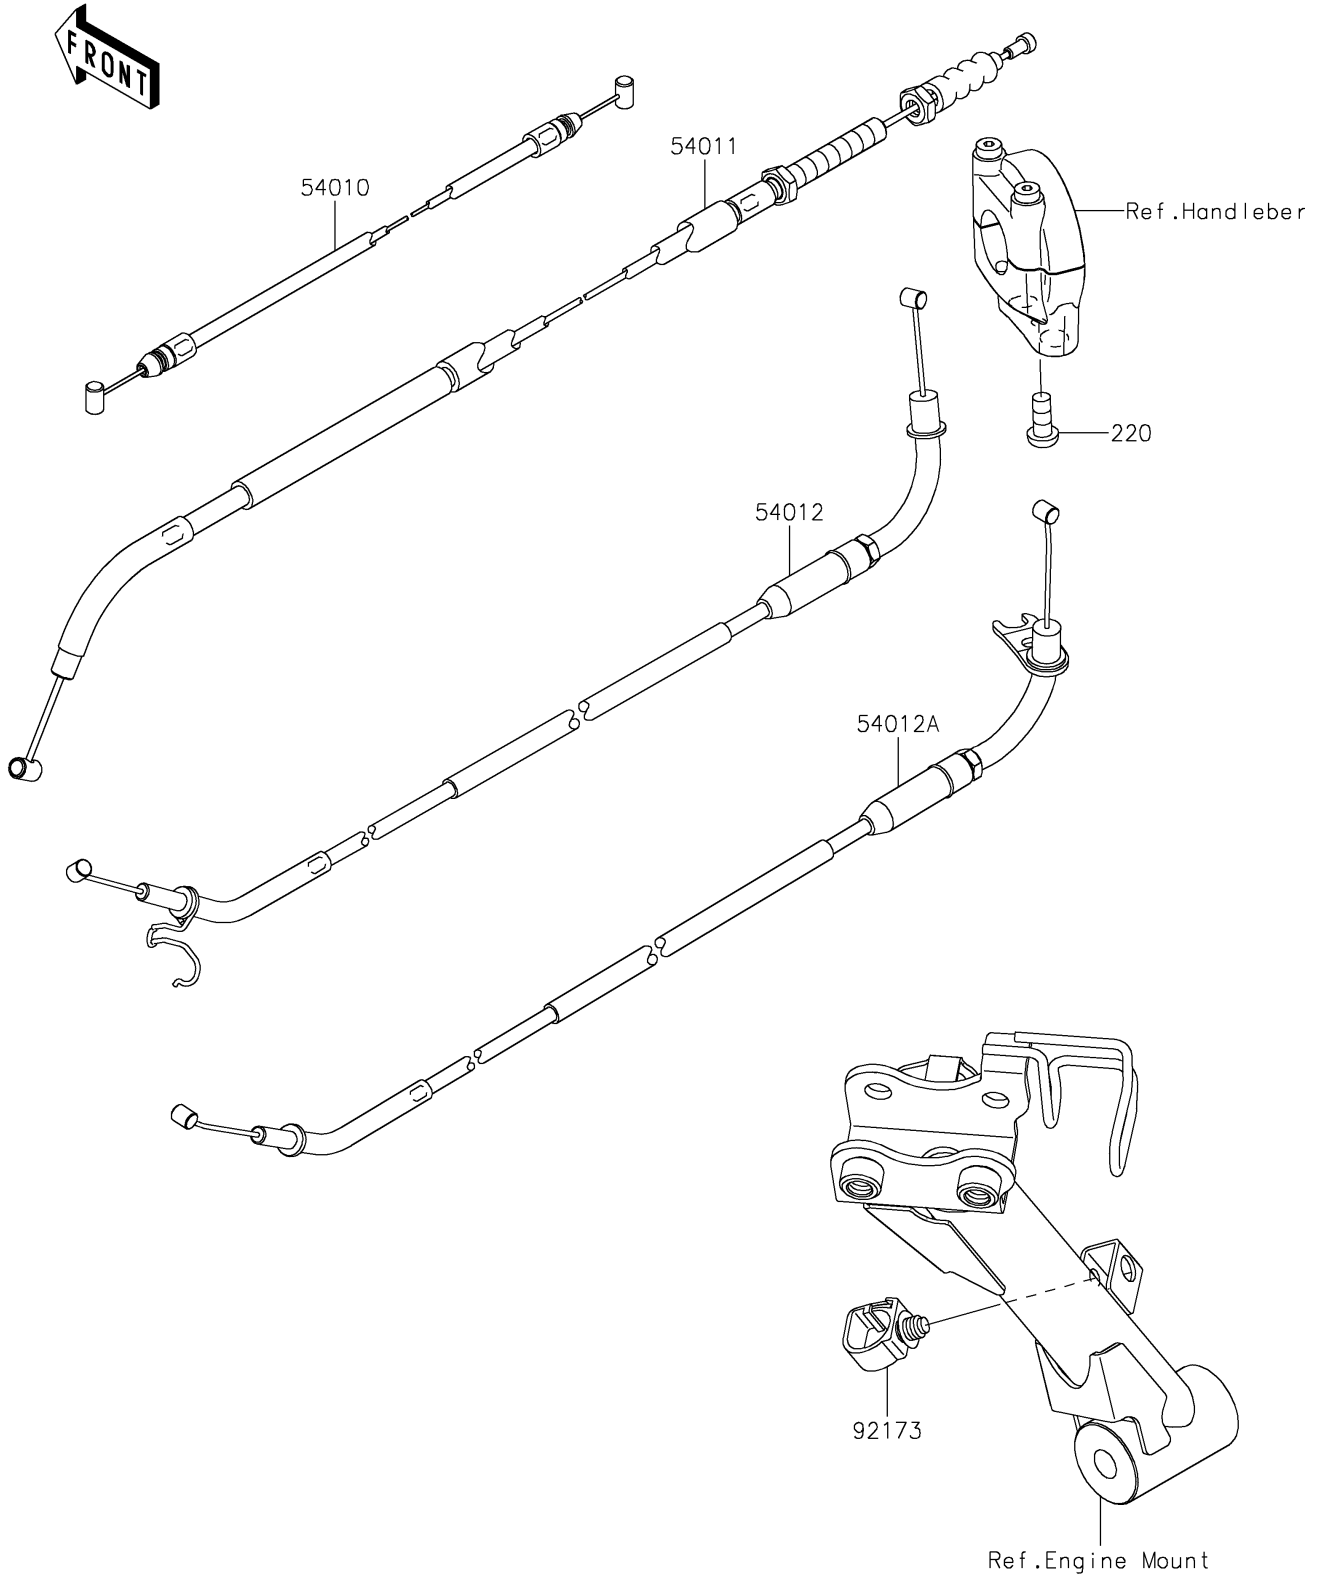

2019 Z900RS ABS PARTS DIAGRAM

Cables

F2540

2019 Z900RS ABS PARTS LIST

Cables

| ITEM NAME | PART NUMBER | QUANTITY |
|---------------------------------------|-------------|----------|
| CABLE,SEAT LOCK (Ref # 54010) | 54010-0620 | 1 |
| CABLE-CLUTCH (Ref # 54011) | 54011-0624 | 1 |
| CABLE-THROTTLE,OPENING (Ref # 54012) | 54012-0656 | 1 |
| CABLE-THROTTLE,CLOSING (Ref # 54012A) | 54012-0657 | 1 |
| CLAMP,HOLDER CLIP (Ref # 92173) | 92173-0868 | 1 |
| SCREW-PAN-CROS,6X14 (Ref # 220) | 220AB0614 | 1 |