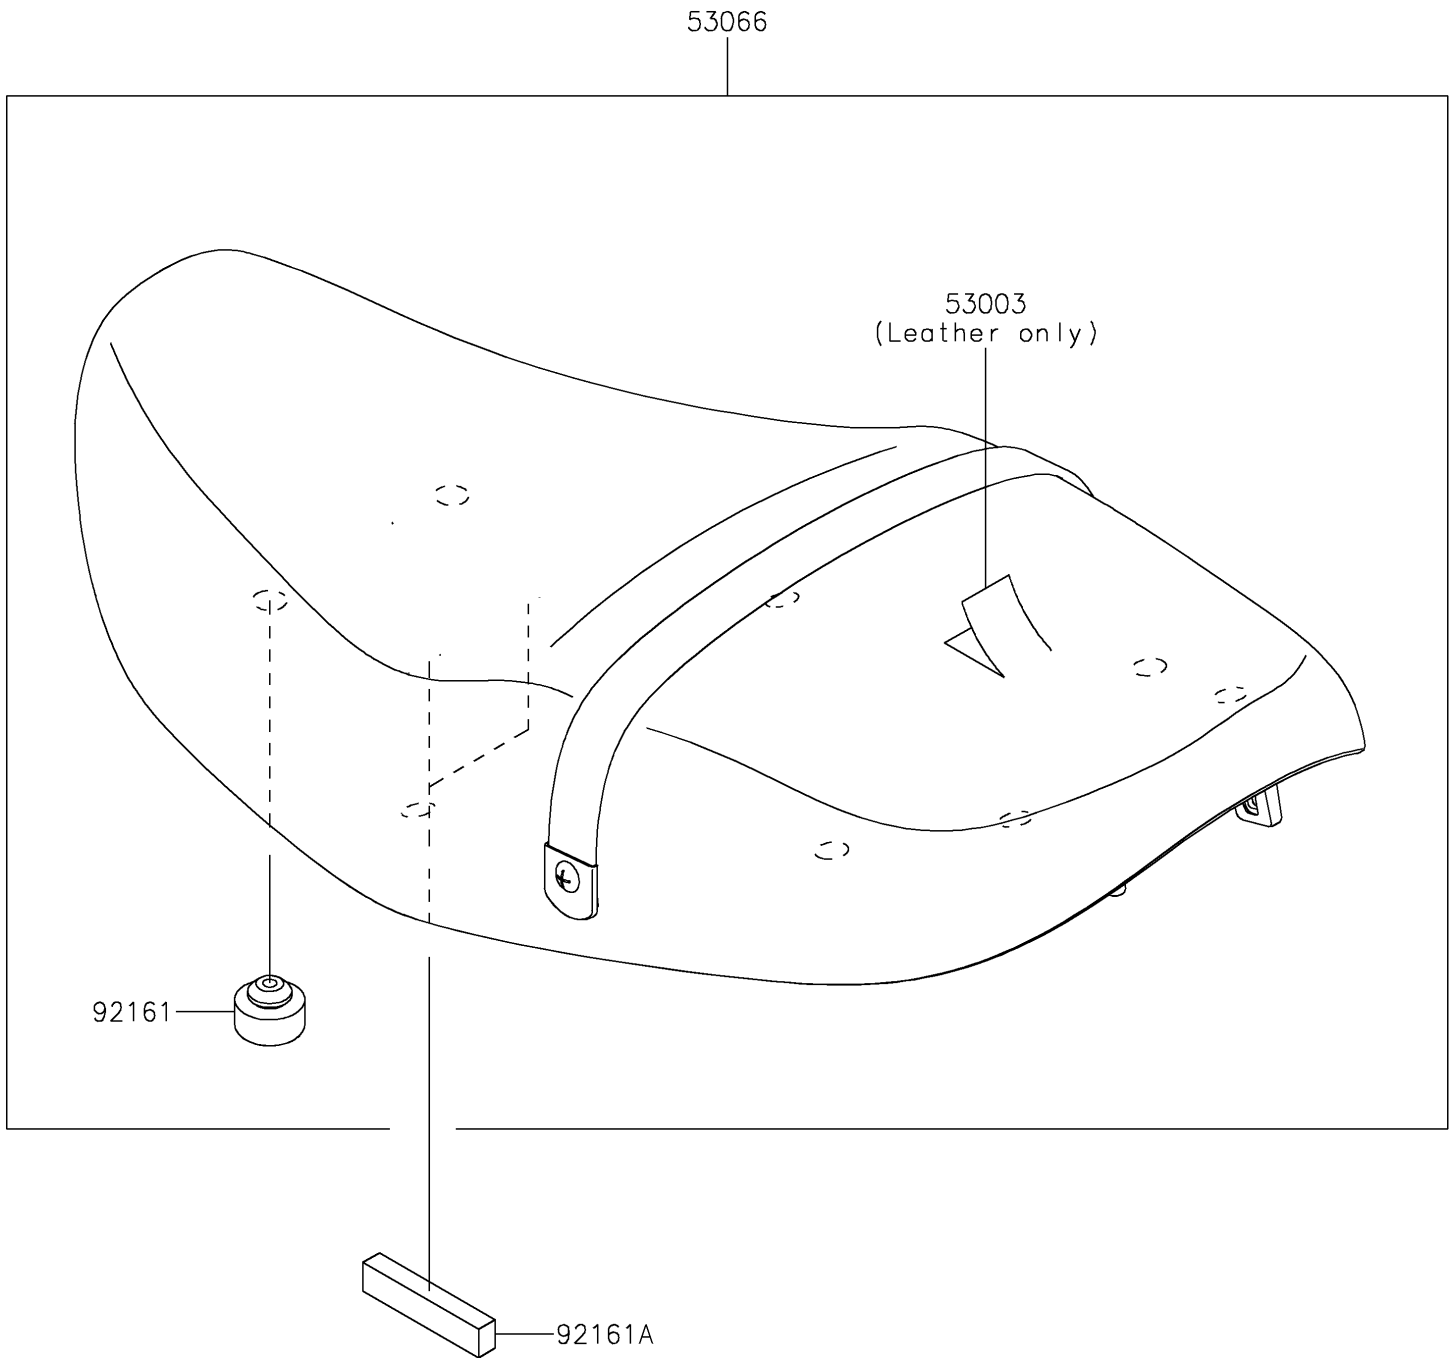

2019 Z900RS ABS PARTS DIAGRAM

Seat(CA,US)

F2510

2019 Z900RS ABS PARTS LIST

Seat(CA,US)

ITEM NAME	PART NUMBER	QUANTITY
LEATHER,BLACK (Ref # 53003)	53003-0450-MA	1
SEAT-ASSY,HIGH,BLACK+BLK (Ref # 53066)	53066-0574-12Y	1
DAMPER,SEAT (Ref # 92161)	92161-0930	8
DAMPER,10X70X15 (Ref # 92161A)	92161-2132	2