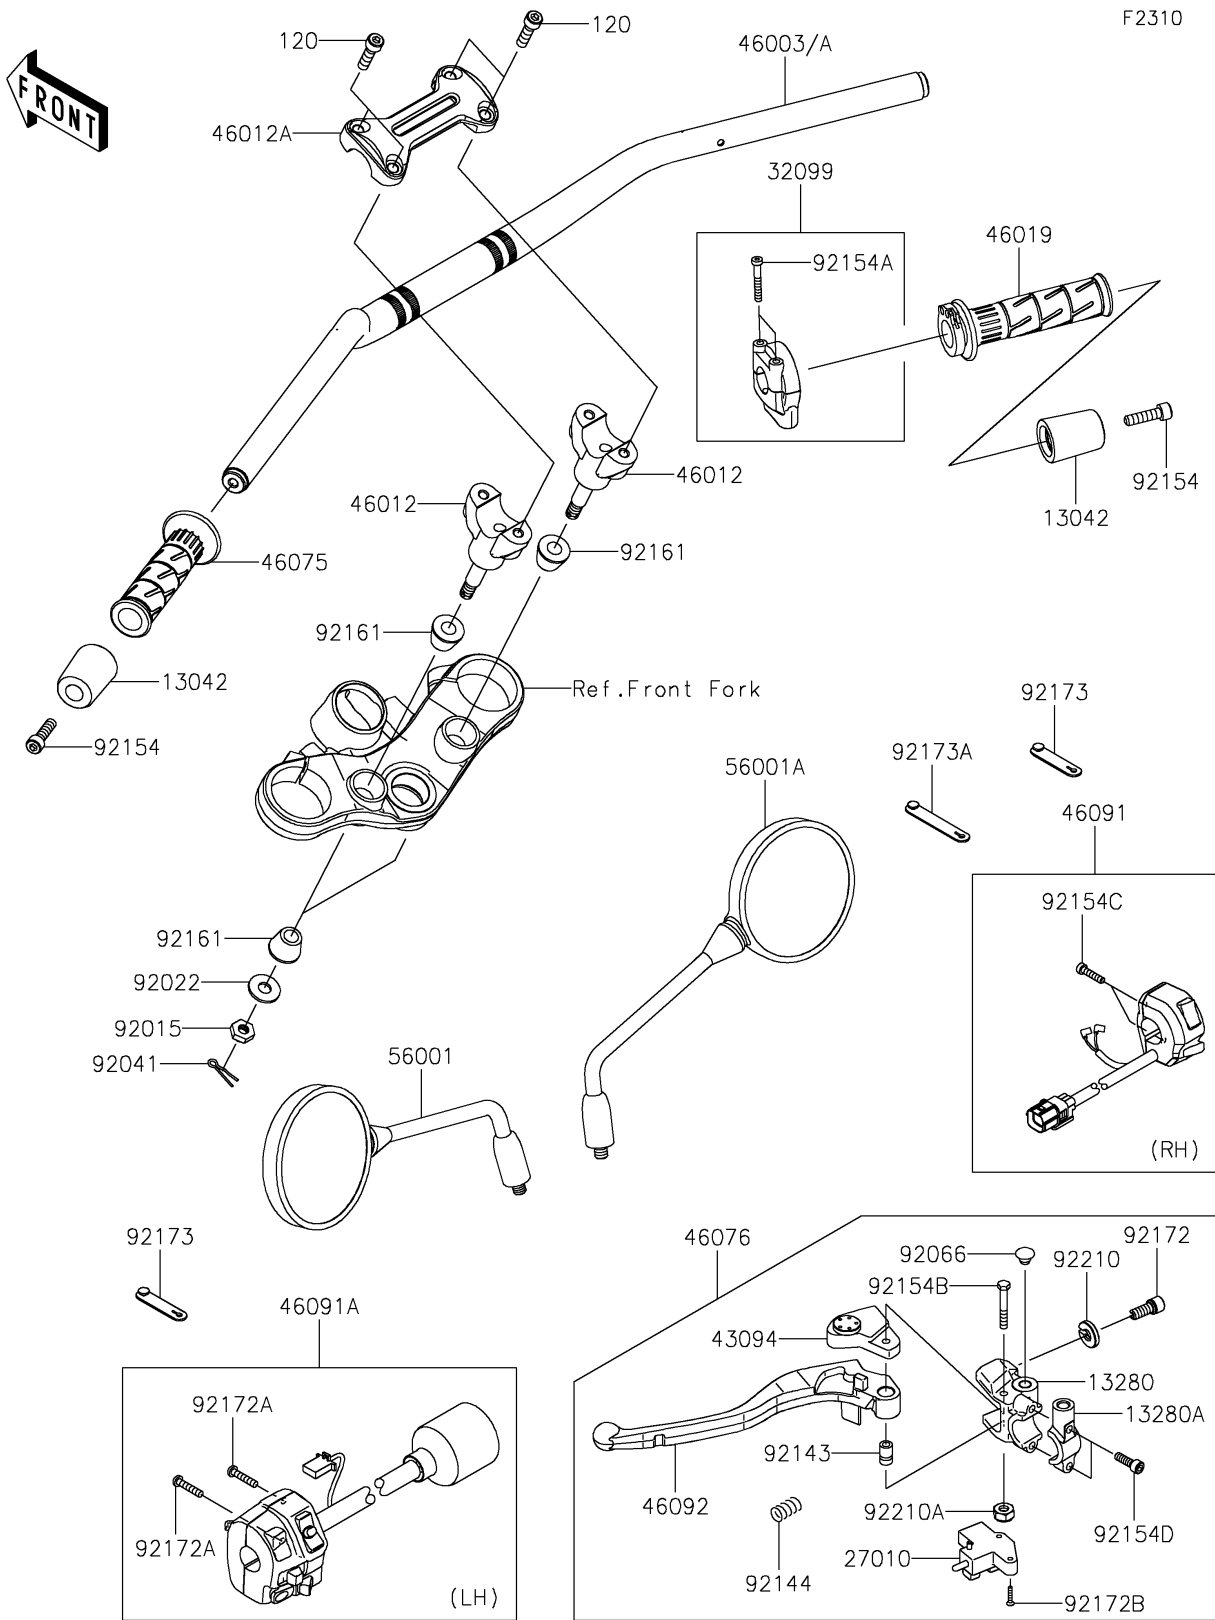

2019 Z900RS ABS PARTS DIAGRAM

Handlebar

2019 Z900RS ABS PARTS LIST

Handlebar

ITEM NAME	PART NUMBER	QUANTITY
WEIGHT,HANDLE (Ref # 13042)	13042-5007	2
HOLDER,CLUTCH LEVER (Ref # 13280)	13280-0248	1
HOLDER,CLUTCH LEVER (Ref # 13280A)	13280-0772	1
SWITCH,CLUTCH (Ref # 27010)	27010-0854	1
CASE,THROTTLE (Ref # 32099)	32099-0767	1
ADJUSTER (Ref # 43094)	43094-0008	1
HANDLE,F.S.BLACK (Ref # 46003A)	46003-0715-18R	1
HOLDER-HANDLE,LWR,F.S.BLACK (Ref # 46012)	46012-0381-18R	2
HOLDER-HANDLE,UPP,F.S.BLACK (Ref # 46012A)	46012-0382-18R	1
GRIP-ASSY,THROTTLE (Ref # 46019)	46019-0001	1
GRIP,HANDLE,LH (Ref # 46075)	46075-1144	1
LEVER-ASSY-GRIP (Ref # 46076)	46076-0139	1
HOUSING-ASSY-CONTROL,RH (Ref # 46091)	46091-0423	1
HOUSING-ASSY-CONTROL,LH (Ref # 46091A)	46091-0424	1
LEVER-GRIP (Ref # 46092)	46092-0570	1
MIRROR-ASSY,LH,CCC (Ref # 56001)	56001-0403	1
MIRROR-ASSY,RH,CCC (Ref # 56001A)	56001-0404	1
NUT,LOCK,10MM (Ref # 92015)	92015-1962	2
WASHER,10.5X26X2.3,BLACK (Ref # 92022)	92022-1396	2
COTTER,8MM (Ref # 92041)	92041-1060	2
PLUG,9.5X8,POLYETHYLENE (Ref # 92066)	92066-1077	1
COLLAR (Ref # 92143)	92143-1379	1
SPRING (Ref # 92144)	92144-1467	1
BOLT,SOCKET,8X30 (Ref # 92154)	92154-0502	2
BOLT,SOCKET,5X35 (Ref # 92154A)	92154-1530	2
BOLT (Ref # 92154B)	92154-2318	1
BOLT,5X22 (Ref # 92154C)	92154-2483	2
BOLT,SOCKET,6X20 (Ref # 92154D)	92154-2644	2
DAMPER,HANDLE HOLDER (Ref # 92161)	92161-0113	4

2019 Z900RS ABS PARTS LIST

Handlebar

ITEM NAME	PART NUMBER	QUANTITY
SCREW (Ref # 92172)	92172-1138	1
SCREW-PAN-CROS,5X25 (Ref # 92172A)	92172-1140	2
SCREW,3X16 (Ref # 92172B)	92172-1185	2
CLAMP,RUBBER PLATE (Ref # 92173)	92173-1229	2
CLAMP (Ref # 92173A)	92173-1526	1
NUT (Ref # 92210)	92210-1519	1
NUT,LOCK,6MM (Ref # 92210A)	92210-1544	1
BOLT-SOCKET,8X30 (Ref # 120)	120CC0830	4