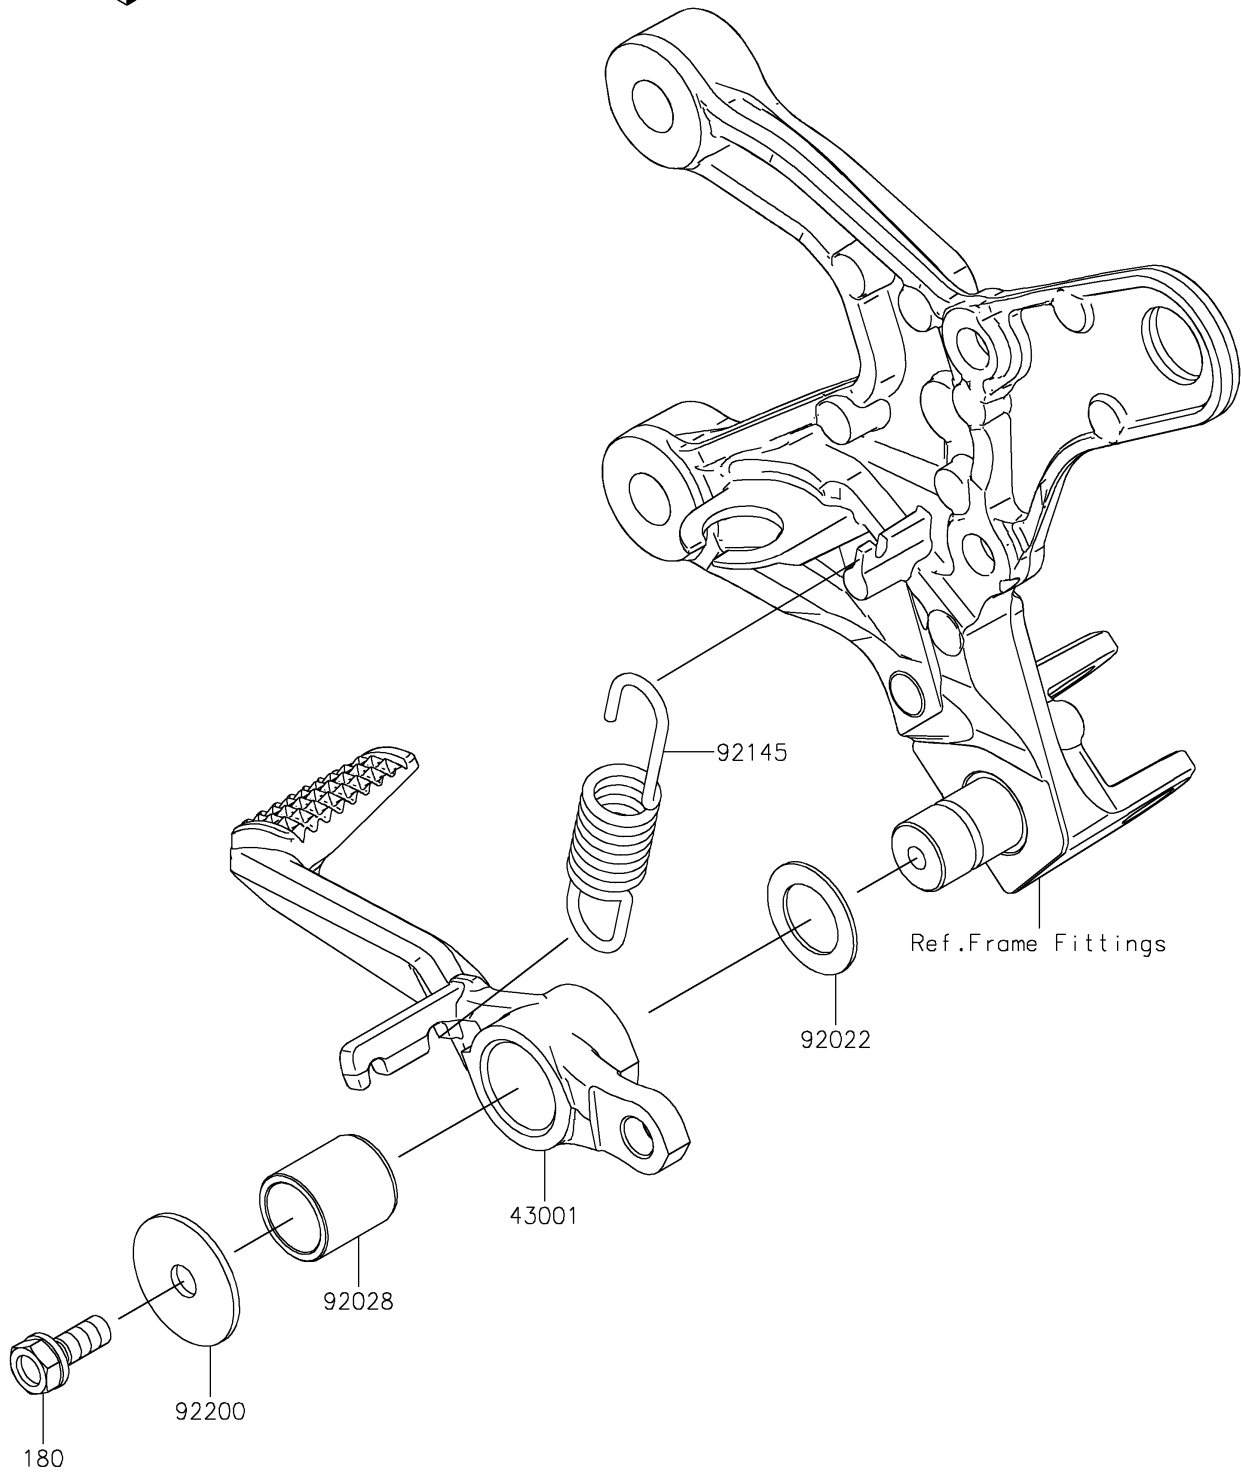

2019 Z900RS ABS PARTS DIAGRAM

Brake Pedal/Torque Link

F2260

2019 Z900RS ABS PARTS LIST

Brake Pedal/Torque Link

ITEM NAME	PART NUMBER	QUANTITY
LEVER-BRAKE (Ref # 43001)	43001-0760	1
WASHER,15.3X24X1 (Ref # 92022)	92022-326	1
BUSHING,BRAKE PEDAL (Ref # 92028)	92028-1282	1
SPRING,BRAKE PEDAL RETURN (Ref # 92145)	92145-0100	1
WASHER,7X28X1.6 (Ref # 92200)	92200-0279	1
BOLT-UPSET-WS,6X16 (Ref # 180)	180BA0616	1