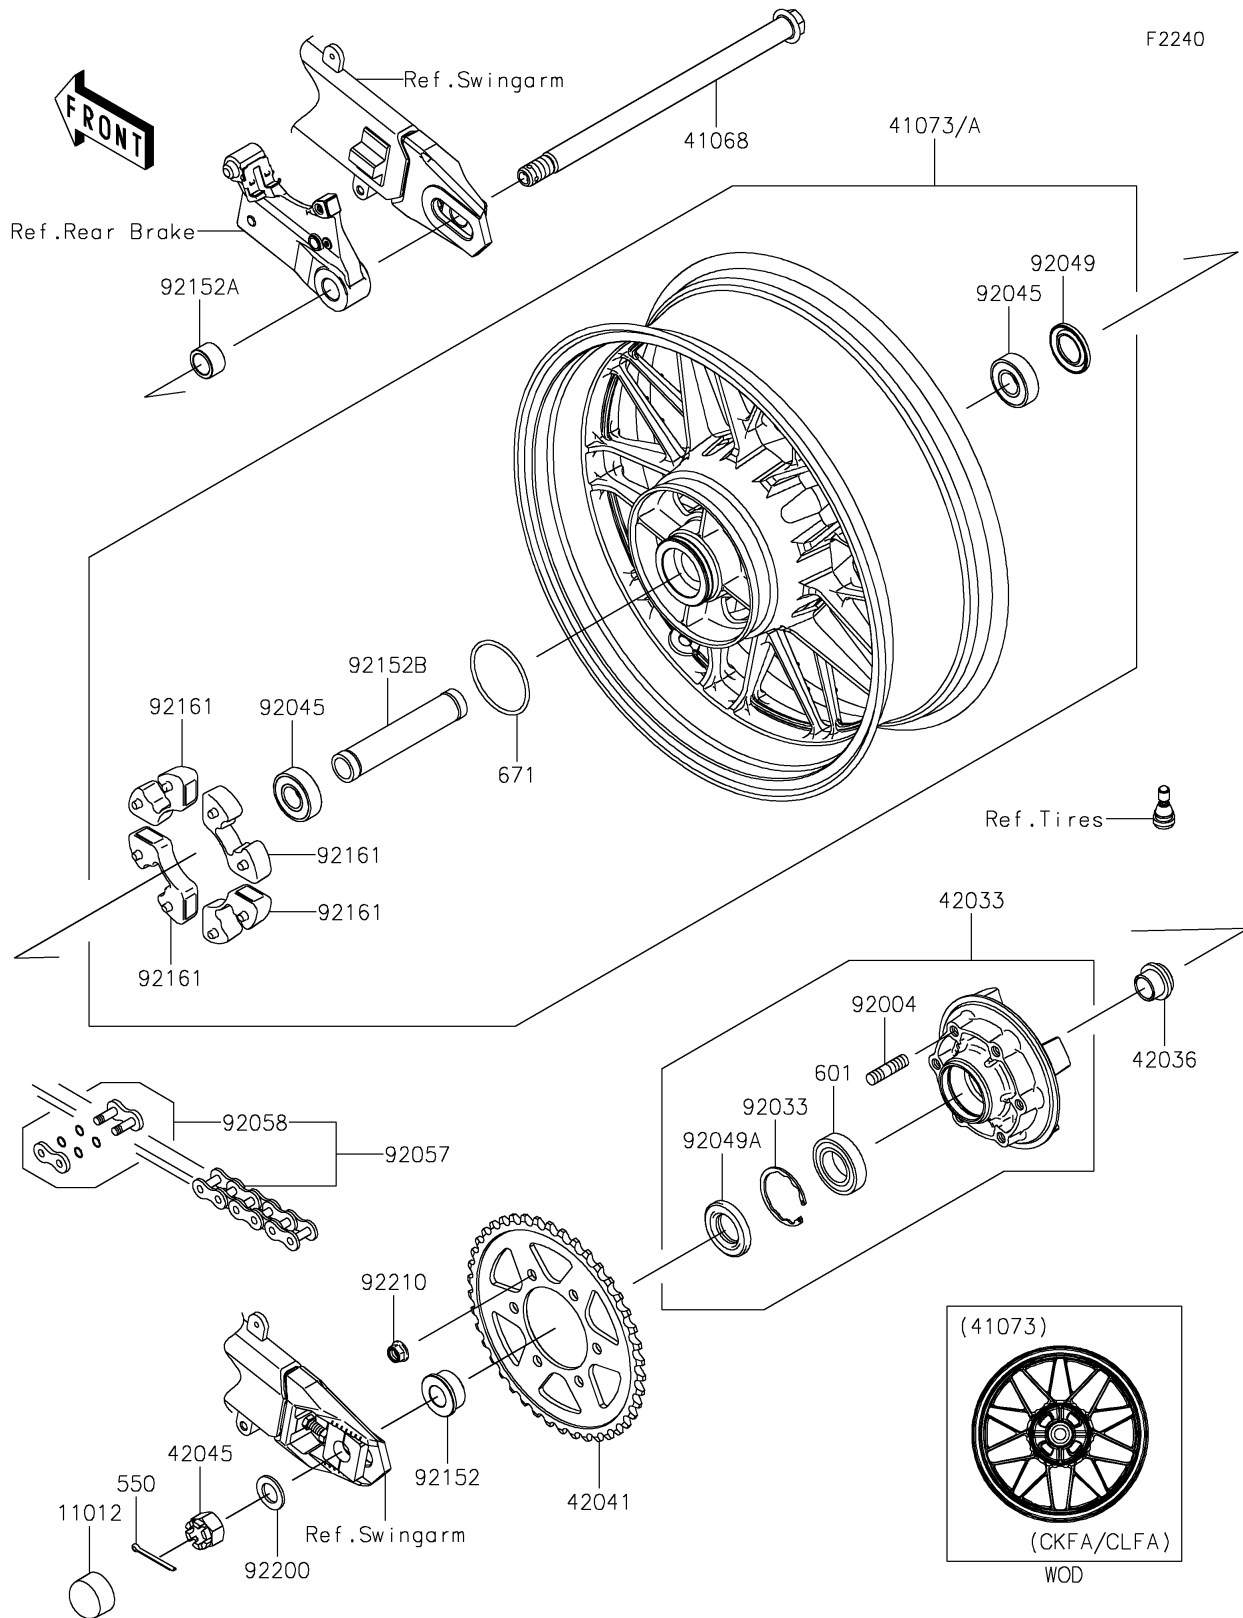

2019 Z900RS ABS PARTS DIAGRAM

Rear Wheel/Chain

2019 Z900RS ABS PARTS LIST

Rear Wheel/Chain

ITEM NAME	PART NUMBER	QUANTITY
CAP,AXLE NUT (Ref # 11012)	11012-1590	1
AXLE,RR,18X327.2 (Ref # 41068)	41068-0619	1
WHEEL-ASSY,RR,G.BLACK (Ref # 41073)	41073-0787-18F	1
COUPLING-ASSY,RR HUB (Ref # 42033)	42033-0028	1
SLEEVE,RR HUB,L=23 (Ref # 42036)	42036-1251	1
SPROCKET-HUB,42T (Ref # 42041)	42041-0163	1
NUT,CASTLE,18MM (Ref # 42045)	42045-018	1
STUD,10X19 (Ref # 92004)	92004-0028	6
RING-SNAP,52MM (Ref # 92033)	92033-1043	1
BEARING-BALL,20X47X14 (Ref # 92045)	92045-0821	2
SEAL-OIL,BJN28475 (Ref # 92049)	92049-1056	1
SEAL-OIL (Ref # 92049A)	92049-1287	1
CHAIN,DRIVE,EK525RMX3/3D,114L (Ref # 92057)	92057-0672	1
JOINT-CHAIN (Ref # 92058)	92058-0041	1
COLLAR,RR AXLE,LH,L=18 (Ref # 92152)	92152-0118	1
COLLAR,RR AXLE,RH,L=16.4 (Ref # 92152A)	92152-0559	1
COLLAR,20.2X27.2X141.9 (Ref # 92152B)	92152-2551	1
DAMPER,SHOCK,RR HUB (Ref # 92161)	92161-0342	4
WASHER,19X32X2.6 (Ref # 92200)	92200-1489	1
NUT,LOCK,FLANGED,10MM (Ref # 92210)	92210-0276	6
PIN-COTTER,4.0X40 (Ref # 550)	550AA4040	1
BEARING-BALL (Ref # 601)	601B6205UU	1
O RING,60MM (Ref # 671)	671B2560	1