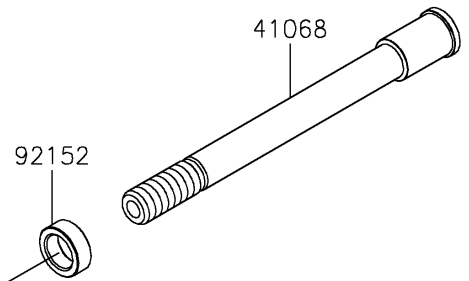

2019 Z900RS ABS PARTS DIAGRAM

Front Wheel

F2230

2019 Z900RS ABS PARTS LIST

Front Wheel

ITEM NAME	PART NUMBER	QUANTITY
AXLE,FR,20X199 (Ref # 41068)	41068-0618	1
WHEEL-ASSY,FR,G.BLACK (Ref # 41073)	41073-0722-18F	1
BEARING-BALL,20X42X12 (Ref # 92045)	92045-0820	2
SEAL-OIL,BJN30427-C3 (Ref # 92049)	92049-1057	2
COLLAR,20X30X10.5 (Ref # 92152)	92152-2420	2
COLLAR,20.2X29X115 (Ref # 92152A)	92152-2478	1