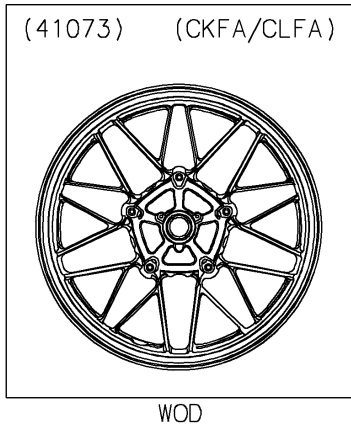

2019 Z900RS ABS PARTS DIAGRAM

Front Wheel

F2230

2019 Z900RS ABS PARTS LIST

Front Wheel

ITEM NAME	PART NUMBER	QUANTITY
AXLE,FR,20X199 (Ref # 41068)	41068-0618	1
WHEEL-ASSY,FR,G.BLACK (Ref # 41073)	41073-0722-18F	1
BEARING-BALL,20X42X12 (Ref # 92045)	92045-0820	2
SEAL-OIL,BJN30427-C3 (Ref # 92049)	92049-1057	2
COLLAR,20X30X10.5 (Ref # 92152)	92152-2420	2
COLLAR,20.2X29X115 (Ref # 92152A)	92152-2478	1