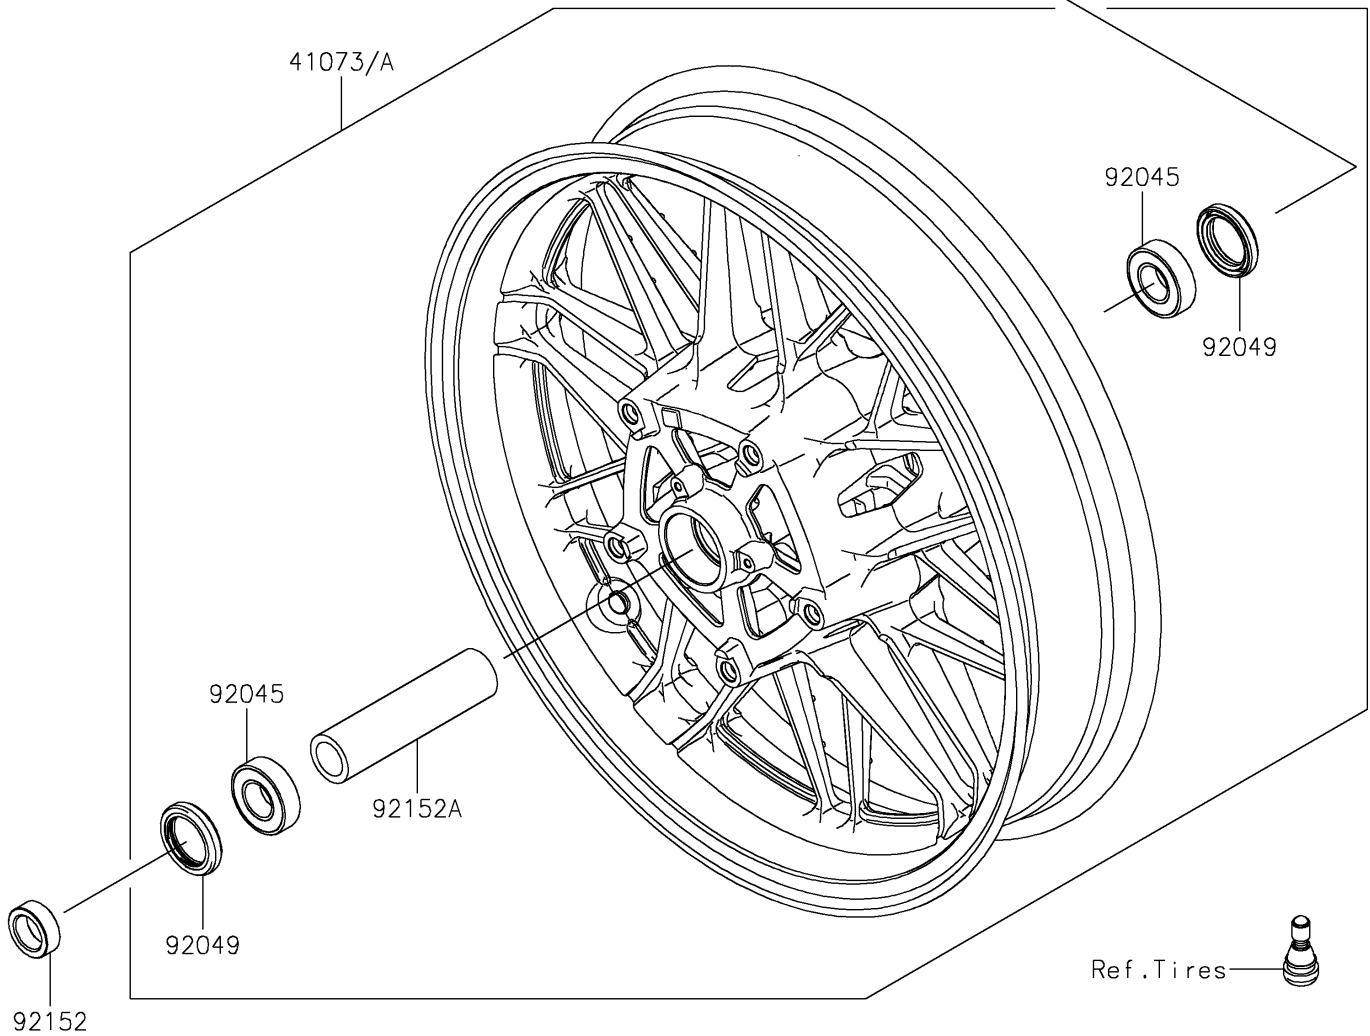

2019 Z900RS ABS PARTS DIAGRAM

Front Wheel

F2230

2019 Z900RS ABS PARTS LIST

Front Wheel

ITEM NAME	PART NUMBER	QUANTITY
AXLE,FR,20X199 (Ref # 41068)	41068-0618	1
WHEEL-ASSY,FR,G.BLACK (Ref # 41073)	41073-0722-18F	1
BEARING-BALL,20X42X12 (Ref # 92045)	92045-0820	2
SEAL-OIL,BJN30427-C3 (Ref # 92049)	92049-1057	2
COLLAR,20X30X10.5 (Ref # 92152)	92152-2420	2
COLLAR,20.2X29X115 (Ref # 92152A)	92152-2478	1