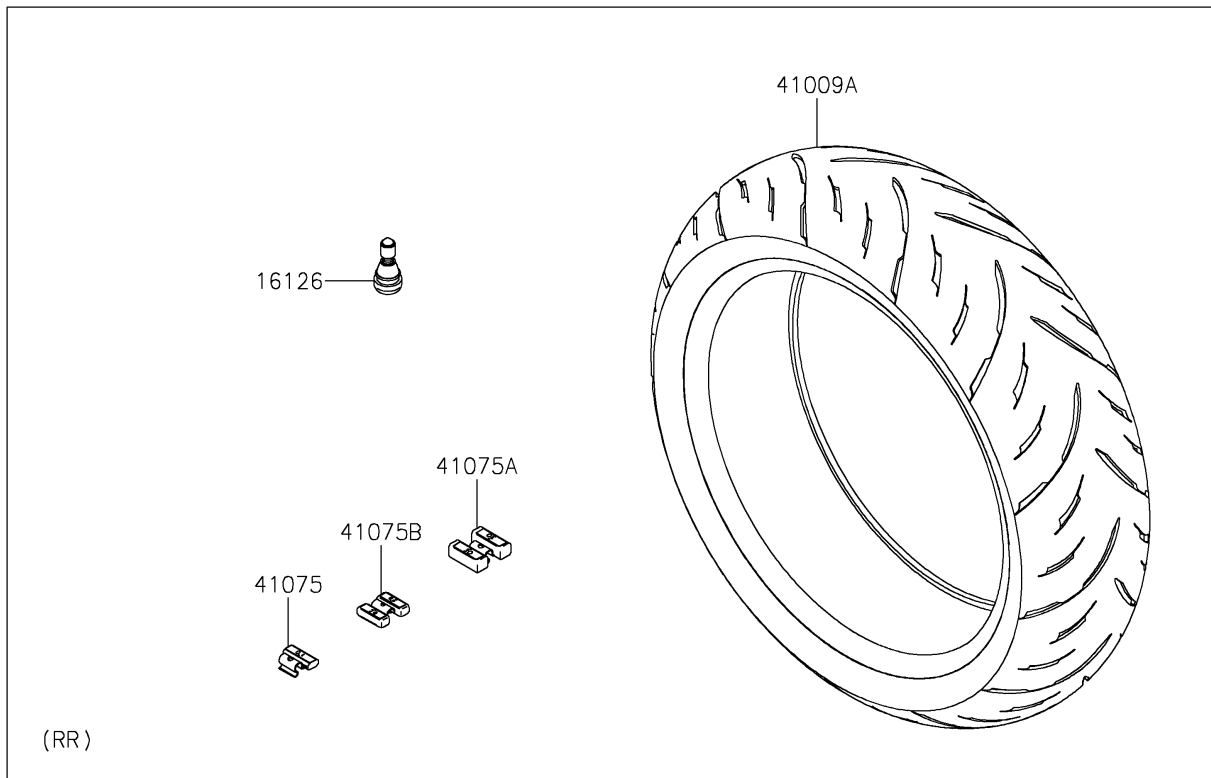

# 2019 Z900RS ABS PARTS DIAGRAM

Tires

F2210

## 2019 Z900RS ABS PARTS LIST

### Tires

ITEM NAME	PART NUMBER	QUANTITY
VALVE,TIRE (Ref # 16126)	16126-1140	2
TIRE,FR,120/70ZR17(58W),GPR300 (Ref # 41009)	41009-0753	1
TIRE,RR,180/55ZR17(73W),GPR300 (Ref # 41009A)	41009-0754	1
BALANCER-WHEEL,10G,SILVER (Ref # 41075)	41075-0007	AR
BALANCER-WHEEL,30G,SILVER (Ref # 41075A)	41075-0017	AR
BALANCER-WHEEL,20G,SILVER (Ref # 41075B)	41075-0018	AR