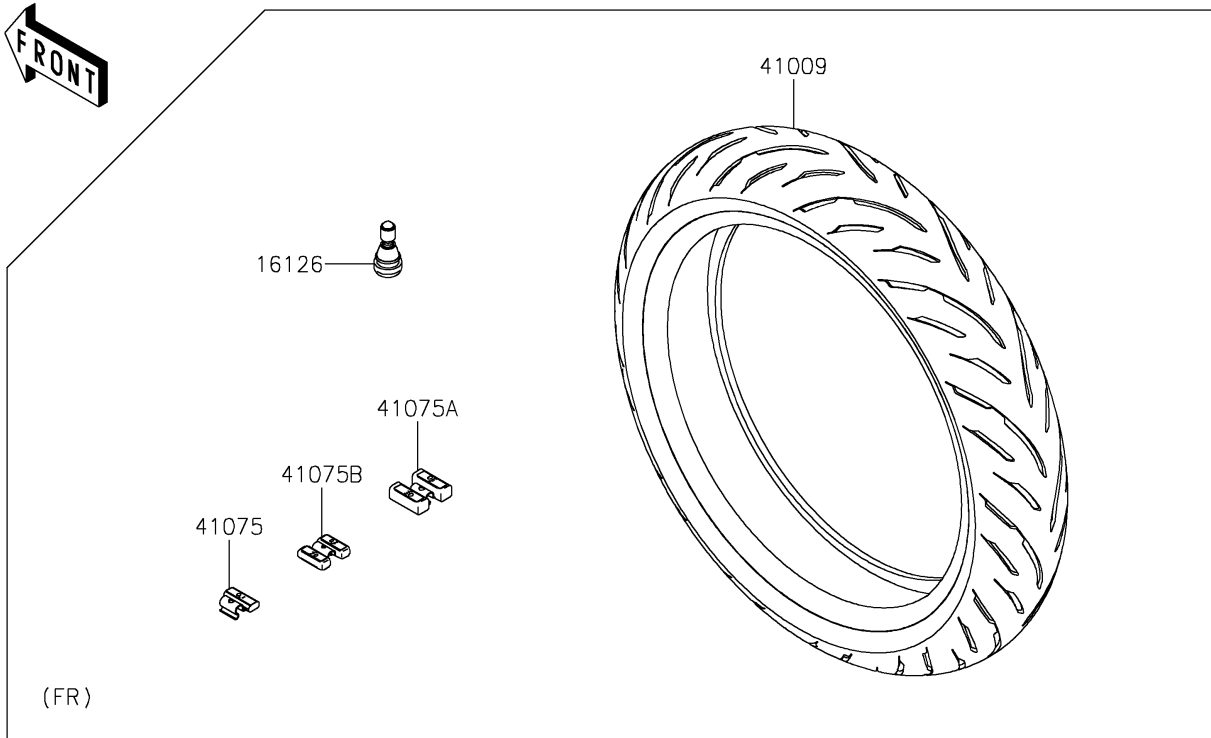

# 2019 Z900RS ABS PARTS DIAGRAM

Tires

F2210

## 2019 Z900RS ABS PARTS LIST

### Tires

ITEM NAME	PART NUMBER	QUANTITY
VALVE,TIRE (Ref # 16126)	16126-1140	2
TIRE,FR,120/70ZR17(58W),GPR300 (Ref # 41009)	41009-0753	1
TIRE,RR,180/55ZR17(73W),GPR300 (Ref # 41009A)	41009-0754	1
BALANCER-WHEEL,10G,SILVER (Ref # 41075)	41075-0007	AR
BALANCER-WHEEL,30G,SILVER (Ref # 41075A)	41075-0017	AR
BALANCER-WHEEL,20G,SILVER (Ref # 41075B)	41075-0018	AR