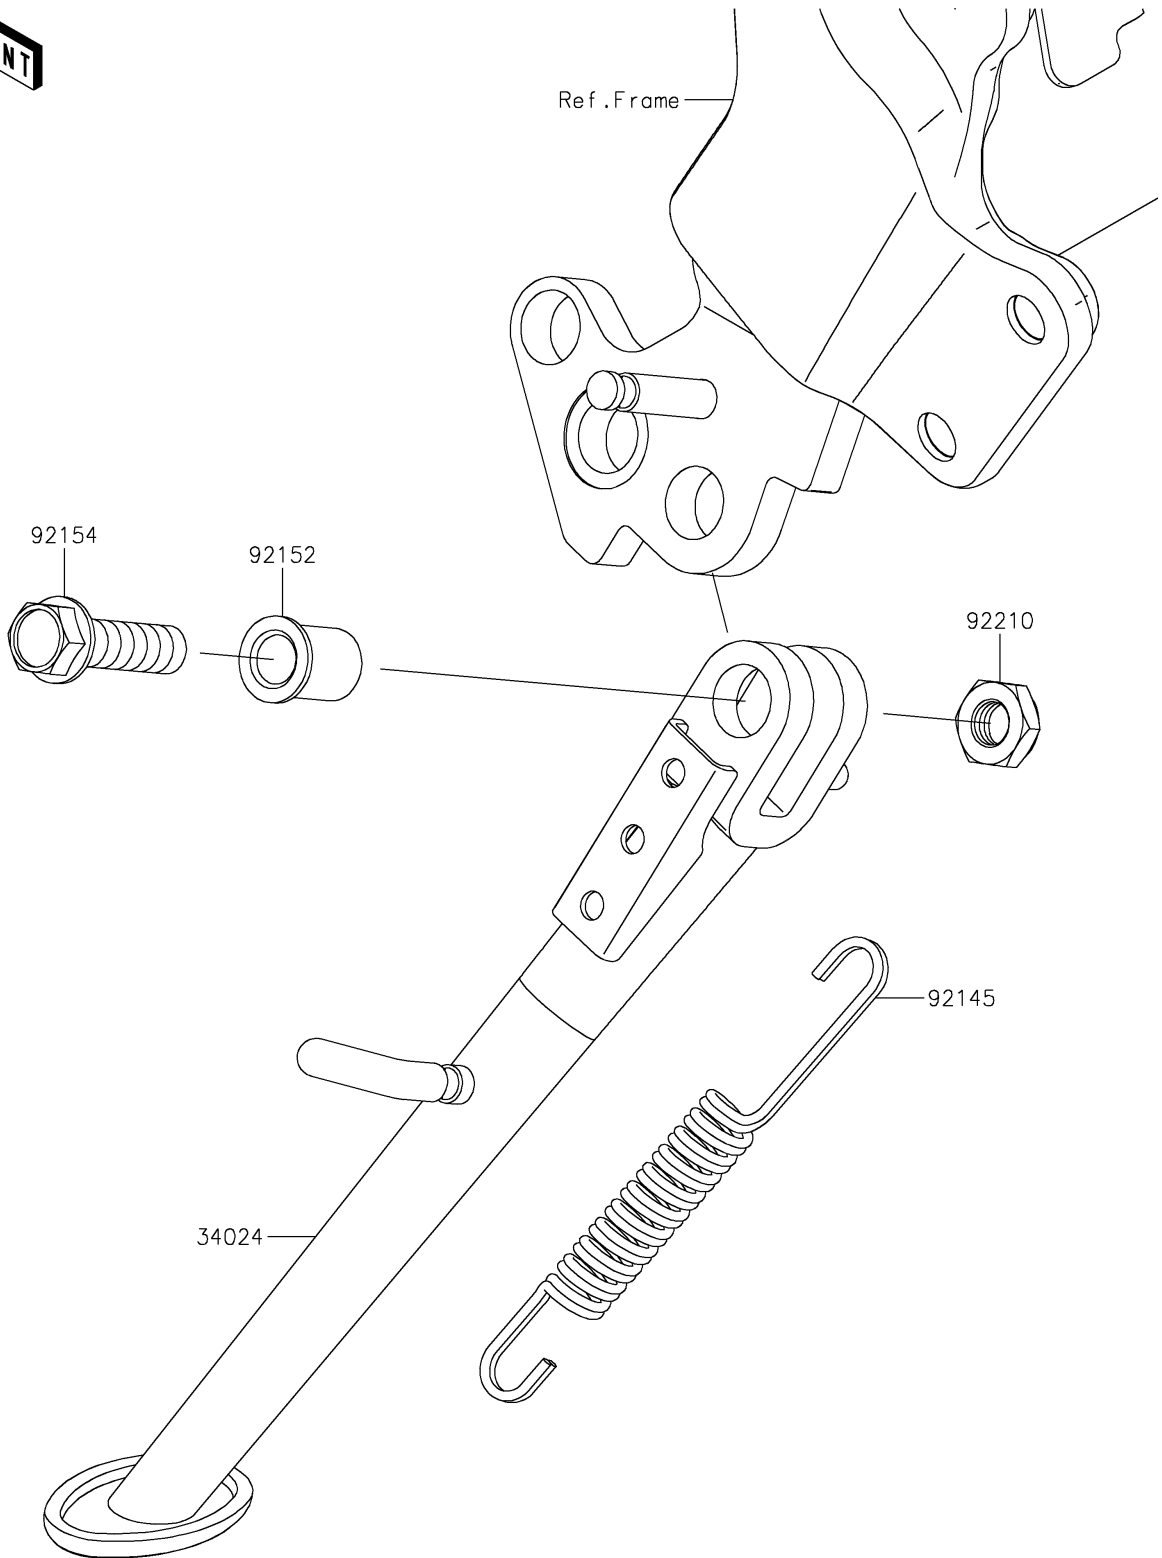

2019 Z900RS ABS PARTS DIAGRAM

Stand(s)

F2190

2019 Z900RS ABS PARTS LIST

Stand(s)

ITEM NAME	PART NUMBER	QUANTITY
STAND-SIDE,F.S.BLACK (Ref # 34024)	34024-0151-18R	1
SPRING,SIDE STAND (Ref # 92145)	92145-0562	1
COLLAR,10.2X15X20.1 (Ref # 92152)	92152-1828	1
BOLT,FLANGED,10X37 (Ref # 92154)	92154-2848	1
NUT,LOCK,10MM (Ref # 92210)	92210-1184	1