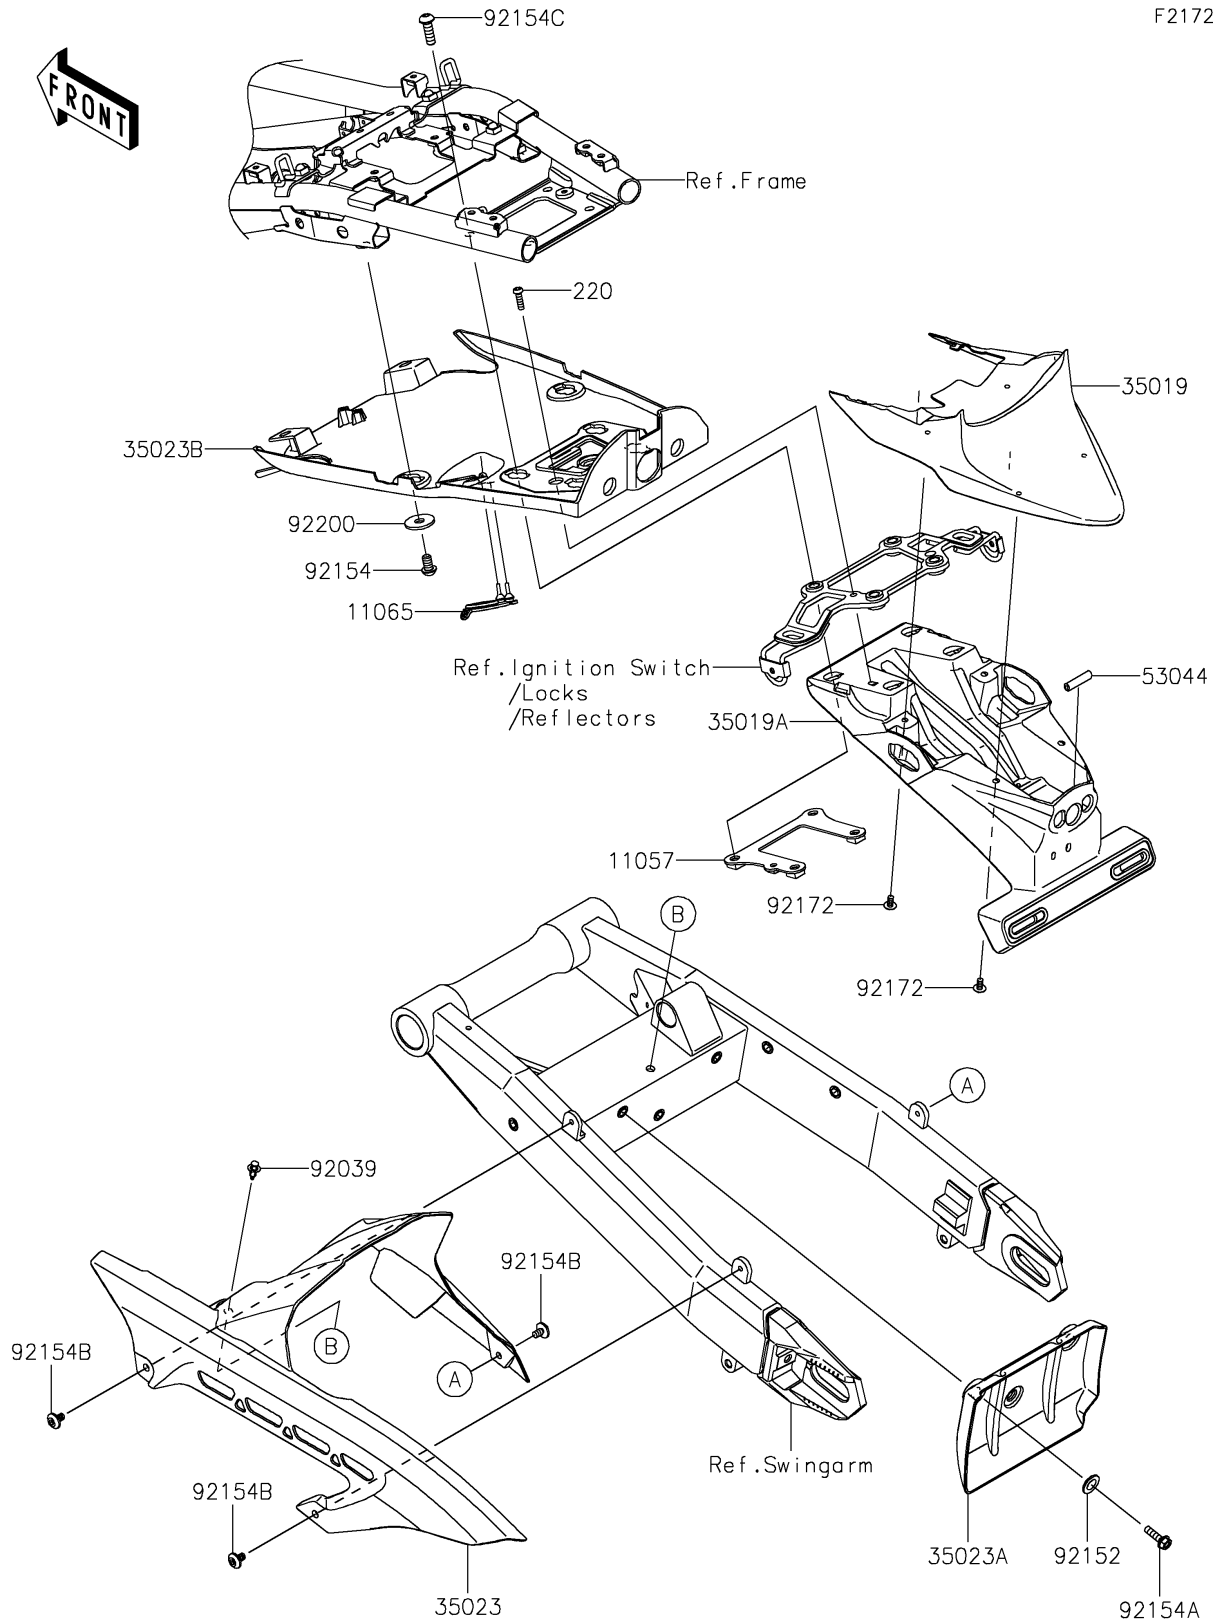

2019 Z900RS ABS PARTS DIAGRAM

Rear Fender(s)

F2172

2019 Z900RS ABS PARTS LIST

Rear Fender(s)

ITEM NAME	PART NUMBER	QUANTITY
BRACKET (Ref # 11057)	11057-0877	1
CAP (Ref # 11065)	11065-0998	1
FLAP (Ref # 35019)	35019-0637	1
FLAP,NUMBER PLATE (Ref # 35019A)	35019-0662	1
FENDER-REAR,INNER (Ref # 35023)	35023-0421	1
FENDER-REAR,INNER,LWR (Ref # 35023A)	35023-0432	1
FENDER-REAR (Ref # 35023B)	35023-0447	1
TRIM (Ref # 53044)	53044-0624	1
RIVET (Ref # 92039)	92039-0086	1
COLLAR,6.8X20X4.6 (Ref # 92152)	92152-2432	3
BOLT,SOCKET,8X14 (Ref # 92154)	92154-2651	2
BOLT,FLANGED,6X22 (Ref # 92154A)	92154-2673	3
BOLT (Ref # 92154B)	92154-2840	3
BOLT,SOCKET,8X25 (Ref # 92154C)	92154-2954	4
SCREW,TAPPING,5X10 (Ref # 92172)	92172-0335	4
WASHER,9X28X2.3 (Ref # 92200)	92200-1951	2
SCREW-PAN-CROS,5X18 (Ref # 220)	220AB0518	1