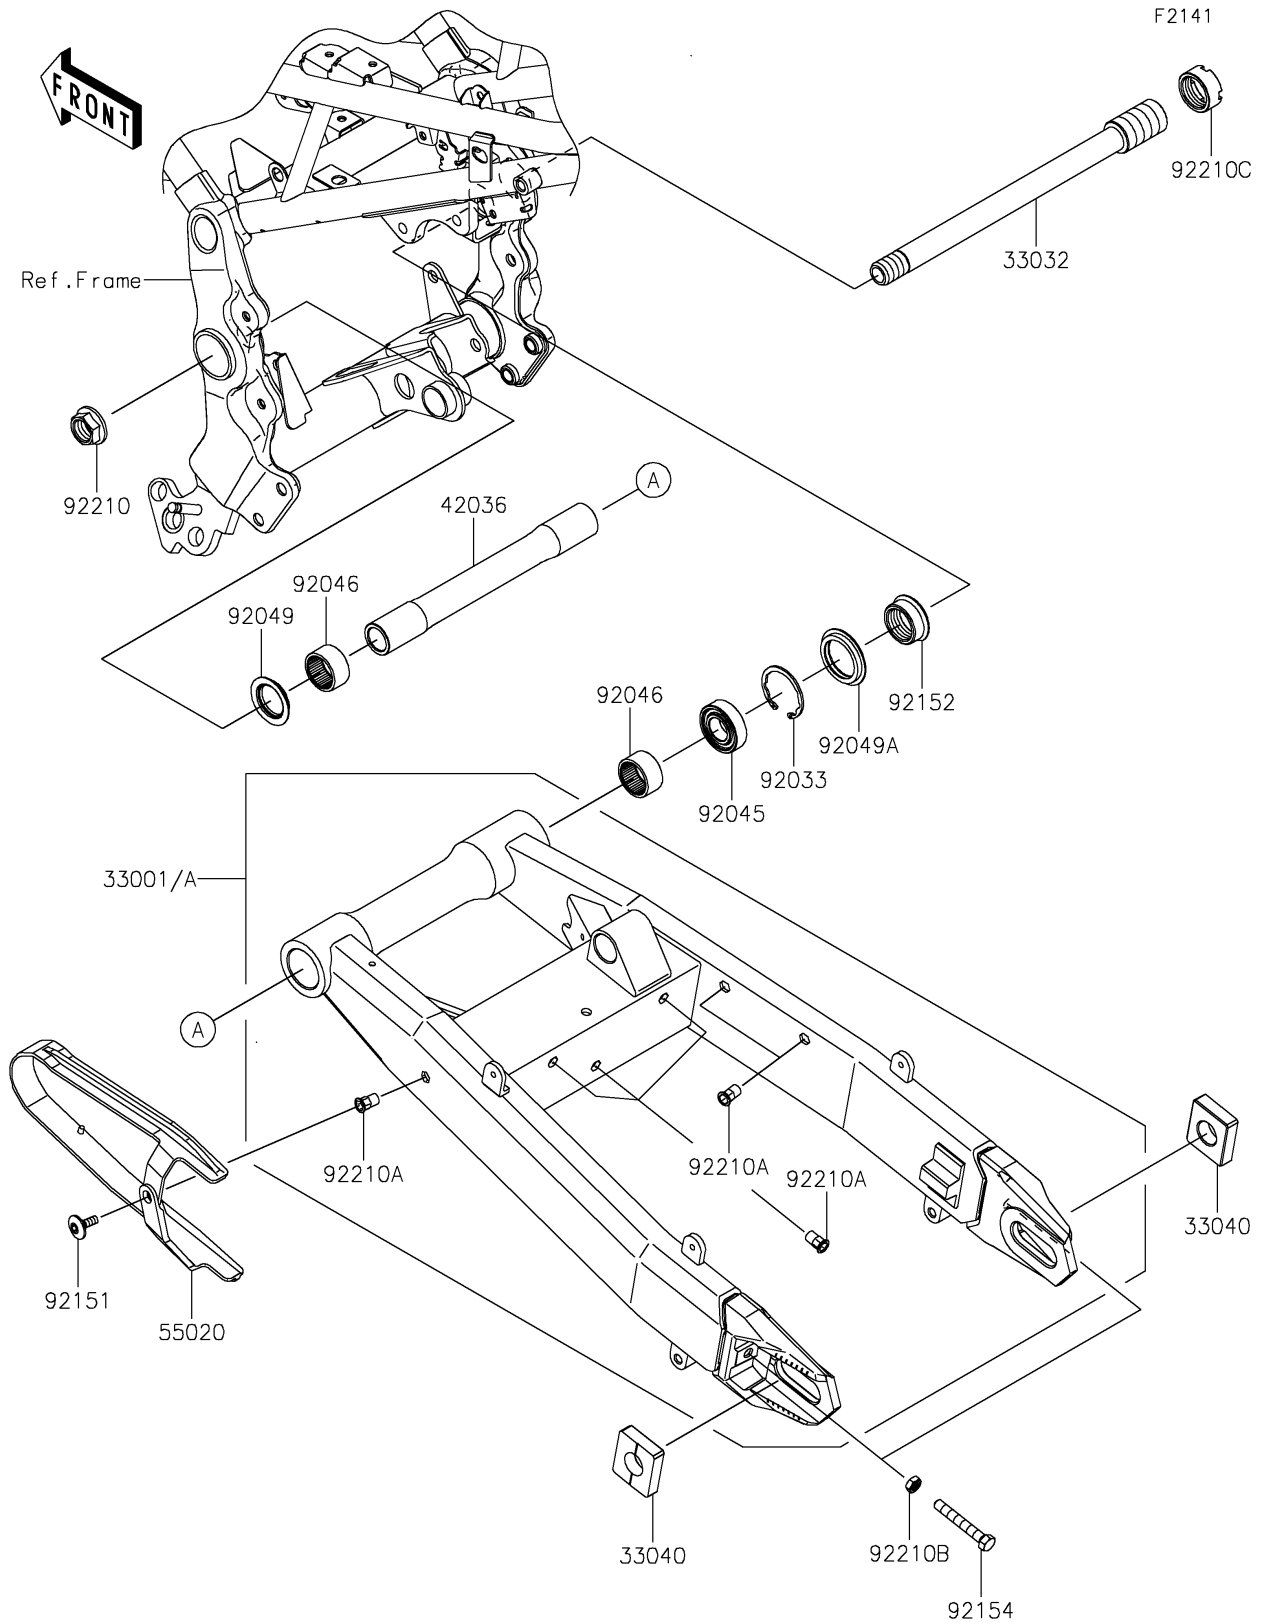

# 2019 Z900RS ABS PARTS DIAGRAM

Swingarm

## 2019 Z900RS ABS PARTS LIST

### Swingarm

ITEM NAME	PART NUMBER	QUANTITY
ARM-COMP-SWING,F.S.BLACK (Ref # 33001A)	33001-0699-18R	1
SHAFT-SWING ARM,20X269 (Ref # 33032)	33032-0055	1
ADJUSTER-CHAIN (Ref # 33040)	33040-1109	2
SLEEVE,20.1X28X236.5 (Ref # 42036)	42036-0815	1
GUARD,CHAIN (Ref # 55020)	55020-2184	1
RING-SNAP,42MM (Ref # 92033)	92033-1041	1
BEARING-BALL,6004UL11 (Ref # 92045)	92045-0017	1
BEARING-NEEDLE,7E-HVS 28X34X17 (Ref # 92046)	92046-0008	2
SEAL-OIL,28X34X5.7 (Ref # 92049)	92049-1181	1
SEAL-OIL,MHA 35 42 5.7F (Ref # 92049A)	92049-1380	1
BOLT,SOCKET,6X18 (Ref # 92151)	92151-1149	1
COLLAR,28X35X15 (Ref # 92152)	92152-2379	1
BOLT-SMALL,8X55 (Ref # 92154)	92154-1962	2
NUT,FLANGED,20MM (Ref # 92210)	92210-0320	1
NUT,POP,6MM,L=16.5 (Ref # 92210A)	92210-0324	6
NUT-HEX-SMALL,8MM (Ref # 92210B)	92210-1459	2
NUT,28MM (Ref # 92210C)	92210-1575	1