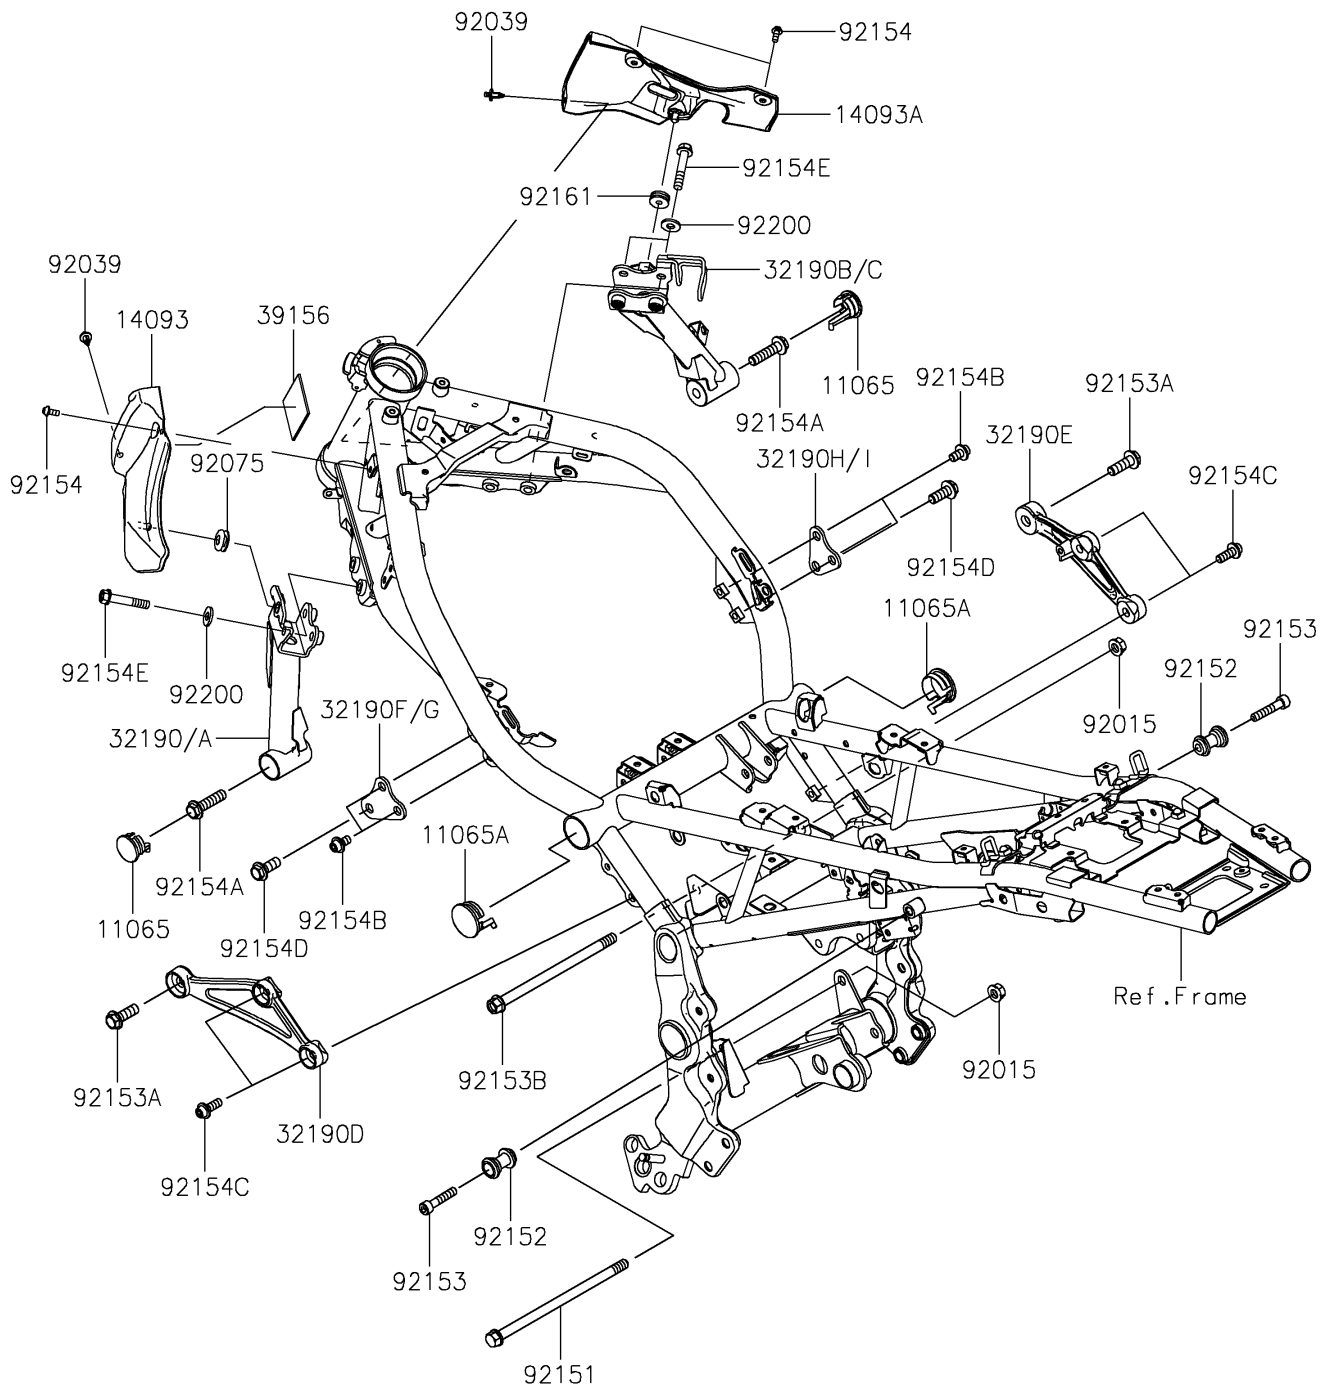

# 2019 Z900RS ABS PARTS DIAGRAM

Engine Mount

F2122

## 2019 Z900RS ABS PARTS LIST

Engine Mount

ITEM NAME	PART NUMBER	QUANTITY
CAP,27.4MM (Ref # 11065)	11065-0987	2
CAP,35.1MM (Ref # 11065A)	11065-0988	2
COVER,FRAME,LH (Ref # 14093)	14093-0620	1
COVER,FRAME,RH (Ref # 14093A)	14093-0621	1
BRACKET-ENGINE,LH,F.S.BLACK (Ref # 32190A)	32190-0744-18R	1
BRACKET-ENGINE,RH,F.S.BLACK (Ref # 32190C)	32190-0745-18R	1
BRACKET-ENGINE,CYL.,LH,F.S.BLK (Ref # 32190D)	32190-0757-18R	1
BRACKET-ENGINE,CYL.,RH,F.S.BLK (Ref # 32190E)	32190-0758-18R	1
BRACKET-ENGINE,HEAD,LH,F.S.BLK (Ref # 32190G)	32190-0759-18R	1
BRACKET-ENGINE,HEAD,RH,F.S.BLK (Ref # 32190I)	32190-0760-18R	1
PAD,50X50X2 (Ref # 39156)	39156-2235	1
NUT,FLANGED,10MM (Ref # 92015)	92015-1180	2
RIVET (Ref # 92039)	92039-0068	2
DAMPER (Ref # 92075)	92075-1067	1
BOLT,FLANGED,10X190 (Ref # 92151)	92151-1915	1
COLLAR (Ref # 92152)	92152-2403	2
BOLT,SOCKET,8X40 (Ref # 92153)	92153-0517	2
BOLT,FLANGED,10X30 (Ref # 92153A)	92153-0801	2
BOLT,FLANGED,10X170 (Ref # 92153B)	92153-1428	1
BOLT,SOCKET,5X12 (Ref # 92154)	92154-0917	3
BOLT,FLANGED,10X40 (Ref # 92154A)	92154-2743	2
BOLT,SOCKET,8X14 (Ref # 92154B)	92154-2745	4
BOLT,SOCKET,8X22 (Ref # 92154C)	92154-2746	4
BOLT,FLANGED,10X25 (Ref # 92154D)	92154-2747	2
BOLT,FLANGED,8X45 (Ref # 92154E)	92154-3733	4
DAMPER,6X20X7.5 (Ref # 92161)	92161-1991	1
WASHER,8.5X18X2.3 (Ref # 92200)	92200-1213	4