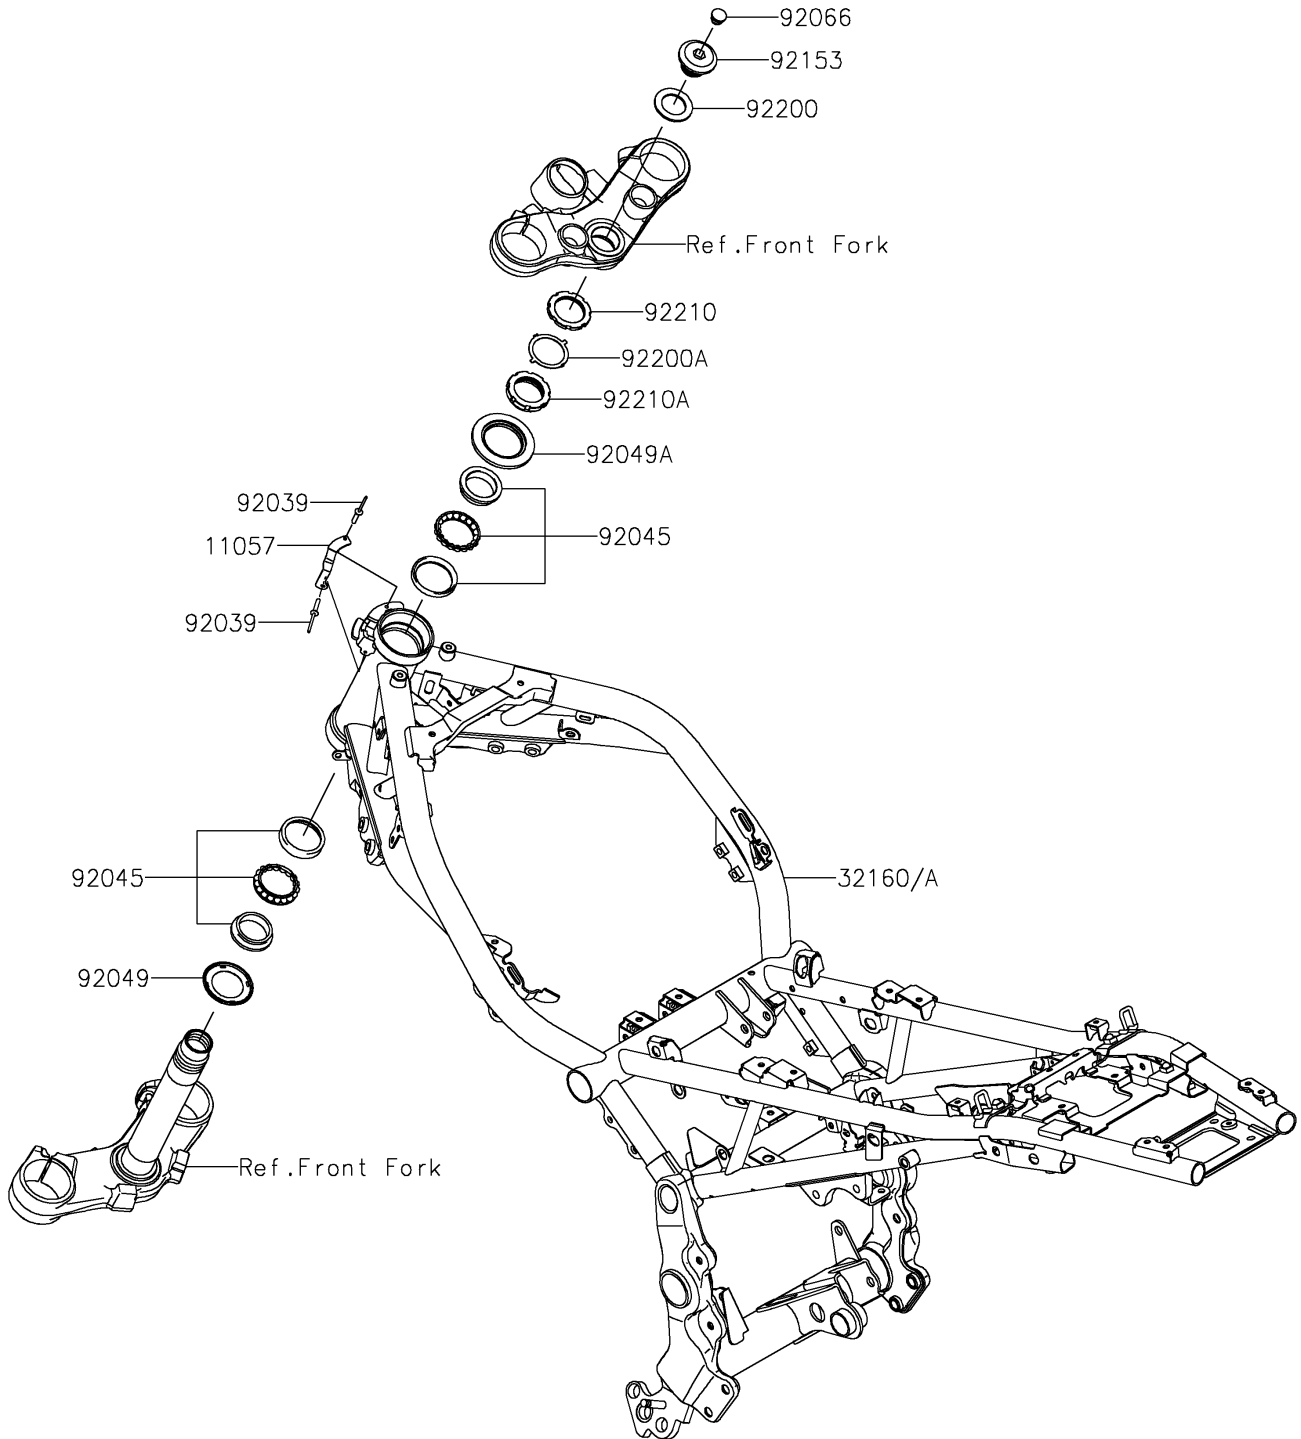

# 2019 Z900RS ABS PARTS DIAGRAM

Frame

F2120

## 2019 Z900RS ABS PARTS LIST

### Frame

ITEM NAME	PART NUMBER	QUANTITY
BRACKET (Ref # 11057)	11057-1310	1
FRAME-COMP,F.S.BLACK (Ref # 32160A)	32160-1846-18R	1
RIVET (Ref # 92039)	92039-0705	2
BEARING-BALL,SF07A17PX1V1 (Ref # 92045)	92045-1384	2
SEAL-OIL,DS35X55X4 (Ref # 92049)	92049-0022	1
SEAL-OIL,MX043N2 (Ref # 92049A)	92049-1483	1
PLUG (Ref # 92066)	92066-0071	1
BOLT,26MM (Ref # 92153)	92153-0474	1
WASHER,27X42X2.3 (Ref # 92200)	92200-0081	1
WASHER (Ref # 92200A)	92200-0281	1
NUT,STEERING STEM 35MM (Ref # 92210)	92210-0062	1
NUT,STEERING STEM,35MM (Ref # 92210A)	92210-0077	1