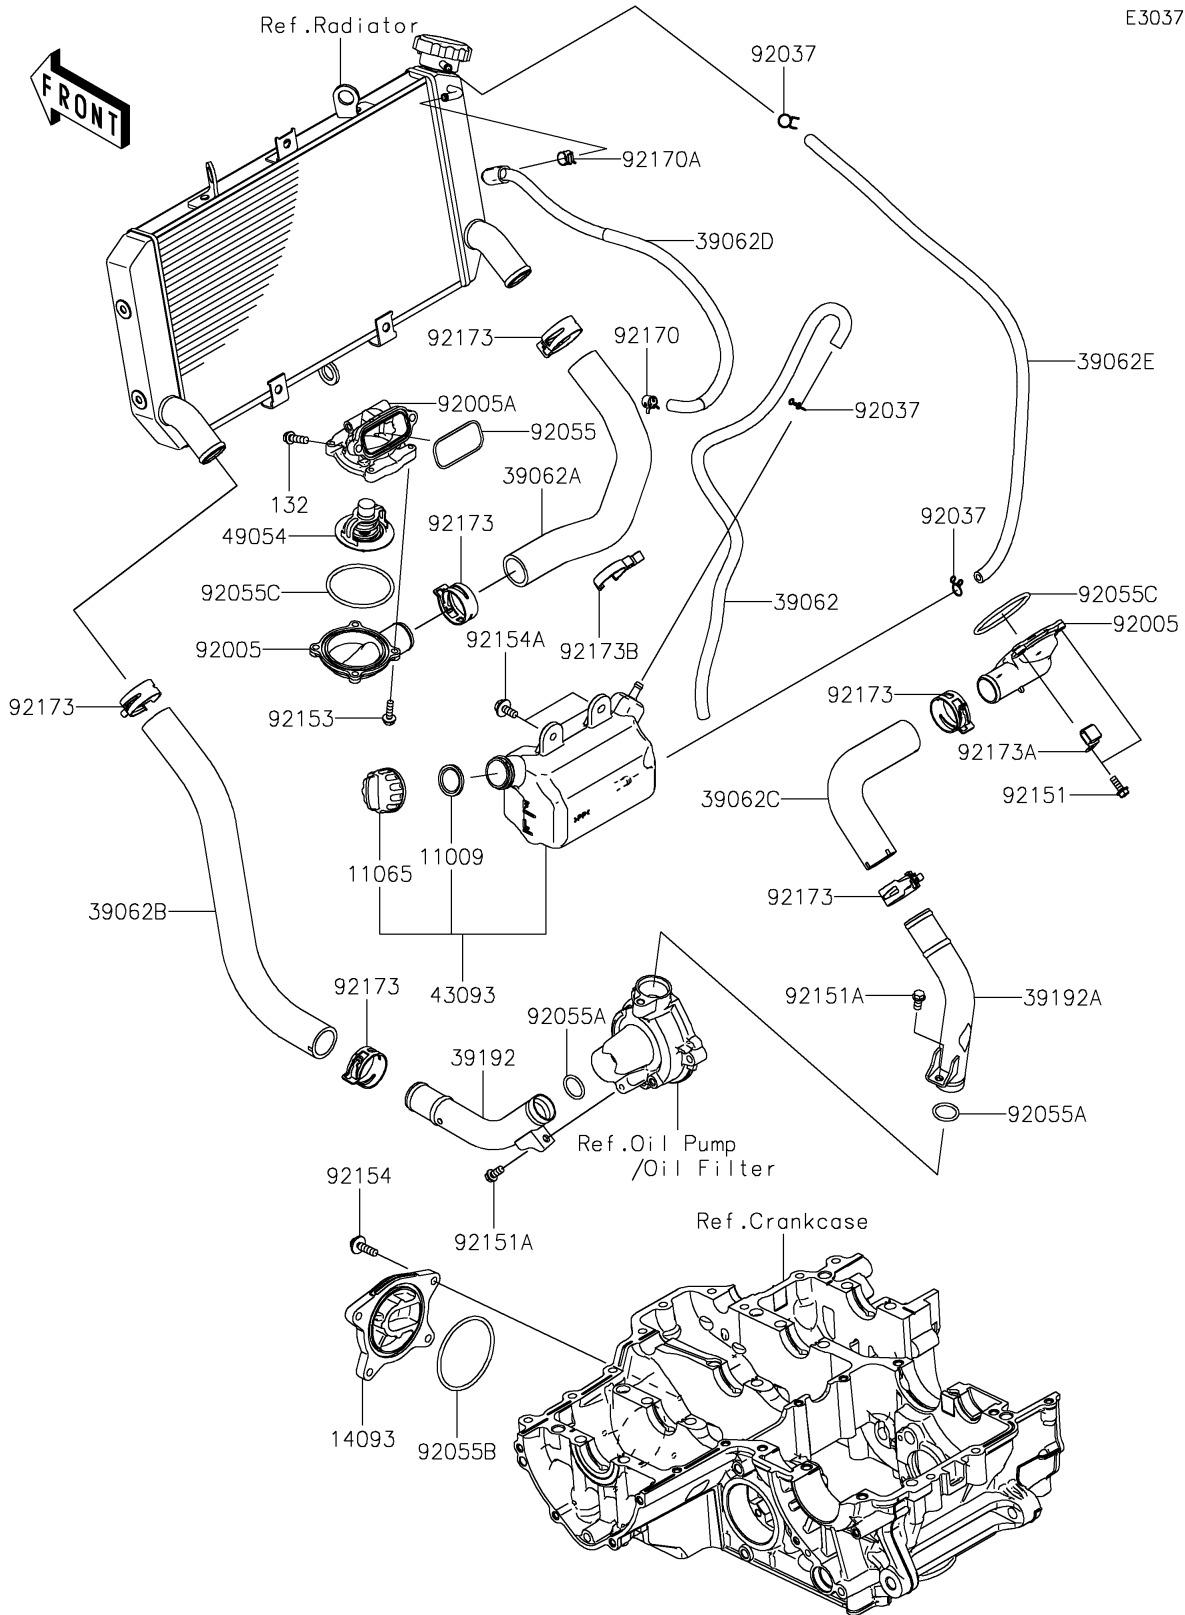

2019 Z900RS ABS PARTS DIAGRAM

Water Pipe

E3037

2019 Z900RS ABS PARTS LIST

Water Pipe

ITEM NAME	PART NUMBER	QUANTITY
GASKET,RESERVOIR TANK CAP (Ref # 11009)	11009-1145	1
CAP (Ref # 11065)	11065-0991	1
COVER (Ref # 14093)	14093-0625	1
HOSE-COOLING,OVERFLOW (Ref # 39062)	39062-0618	1
HOSE-COOLING,CYLINDER-RADIATOR (Ref # 39062A)	39062-0779	1
HOSE-COOLING,RADIATOR-W/PUMP (Ref # 39062B)	39062-0780	1
HOSE-COOLING,W/PIPE-CYLINDER (Ref # 39062C)	39062-0785	1
HOSE-COOLING,AIR BLEED (Ref # 39062D)	39062-0819	1
HOSE-COOLING,5.5X10.5X550 (Ref # 39062E)	39062-1208	1
PIPE-WATER,RADIATOR-WATER PUMP (Ref # 39192)	39192-0631	1
PIPE-WATER,WATER PUMP-CYLINDER (Ref # 39192A)	39192-0644	1
RESERVOIR-ASSY-TANK (Ref # 43093)	43093-0005	1
THERMOSTAT (Ref # 49054)	49054-0004	1
FITTING,THERMO CAP (Ref # 92005)	92005-0883	2
FITTING,THERMO CASE (Ref # 92005A)	92005-0884	1
CLAMP,TUBE (Ref # 92037)	92037-147	3
RING-O,YP 27.6 57.6 1.9 (Ref # 92055)	92055-0021	1
RING-O,20.8X2.4 (Ref # 92055A)	92055-0114	2
RING-O,63.3MM (Ref # 92055B)	92055-0739	1
RING-O,53.5X2.6 (Ref # 92055C)	92055-0831	2
BOLT,5X14 (Ref # 92151)	92151-1764	4
BOLT,6X12 (Ref # 92151A)	92151-1997	2
BOLT,FLANGED,5X18 (Ref # 92153)	92153-1588	4
BOLT,FLANGED,6X22 (Ref # 92154)	92154-0403	4
BOLT,UPSET-WP,6X16 (Ref # 92154A)	92154-1850	2
CLAMP (Ref # 92170)	92170-1493	1
CLAMP (Ref # 92170A)	92170-1872	1
CLAMP,34MM (Ref # 92173)	92173-1360	6
CLAMP (Ref # 92173A)	92173-1663	1

2019 Z900RS ABS PARTS LIST

Water Pipe

ITEM NAME	PART NUMBER	QUANTITY
CLAMP (Ref # 92173B)	92173-1792	1
BOLT-FLANGED-SMALL,6X20 (Ref # 132)	132BC0620	2