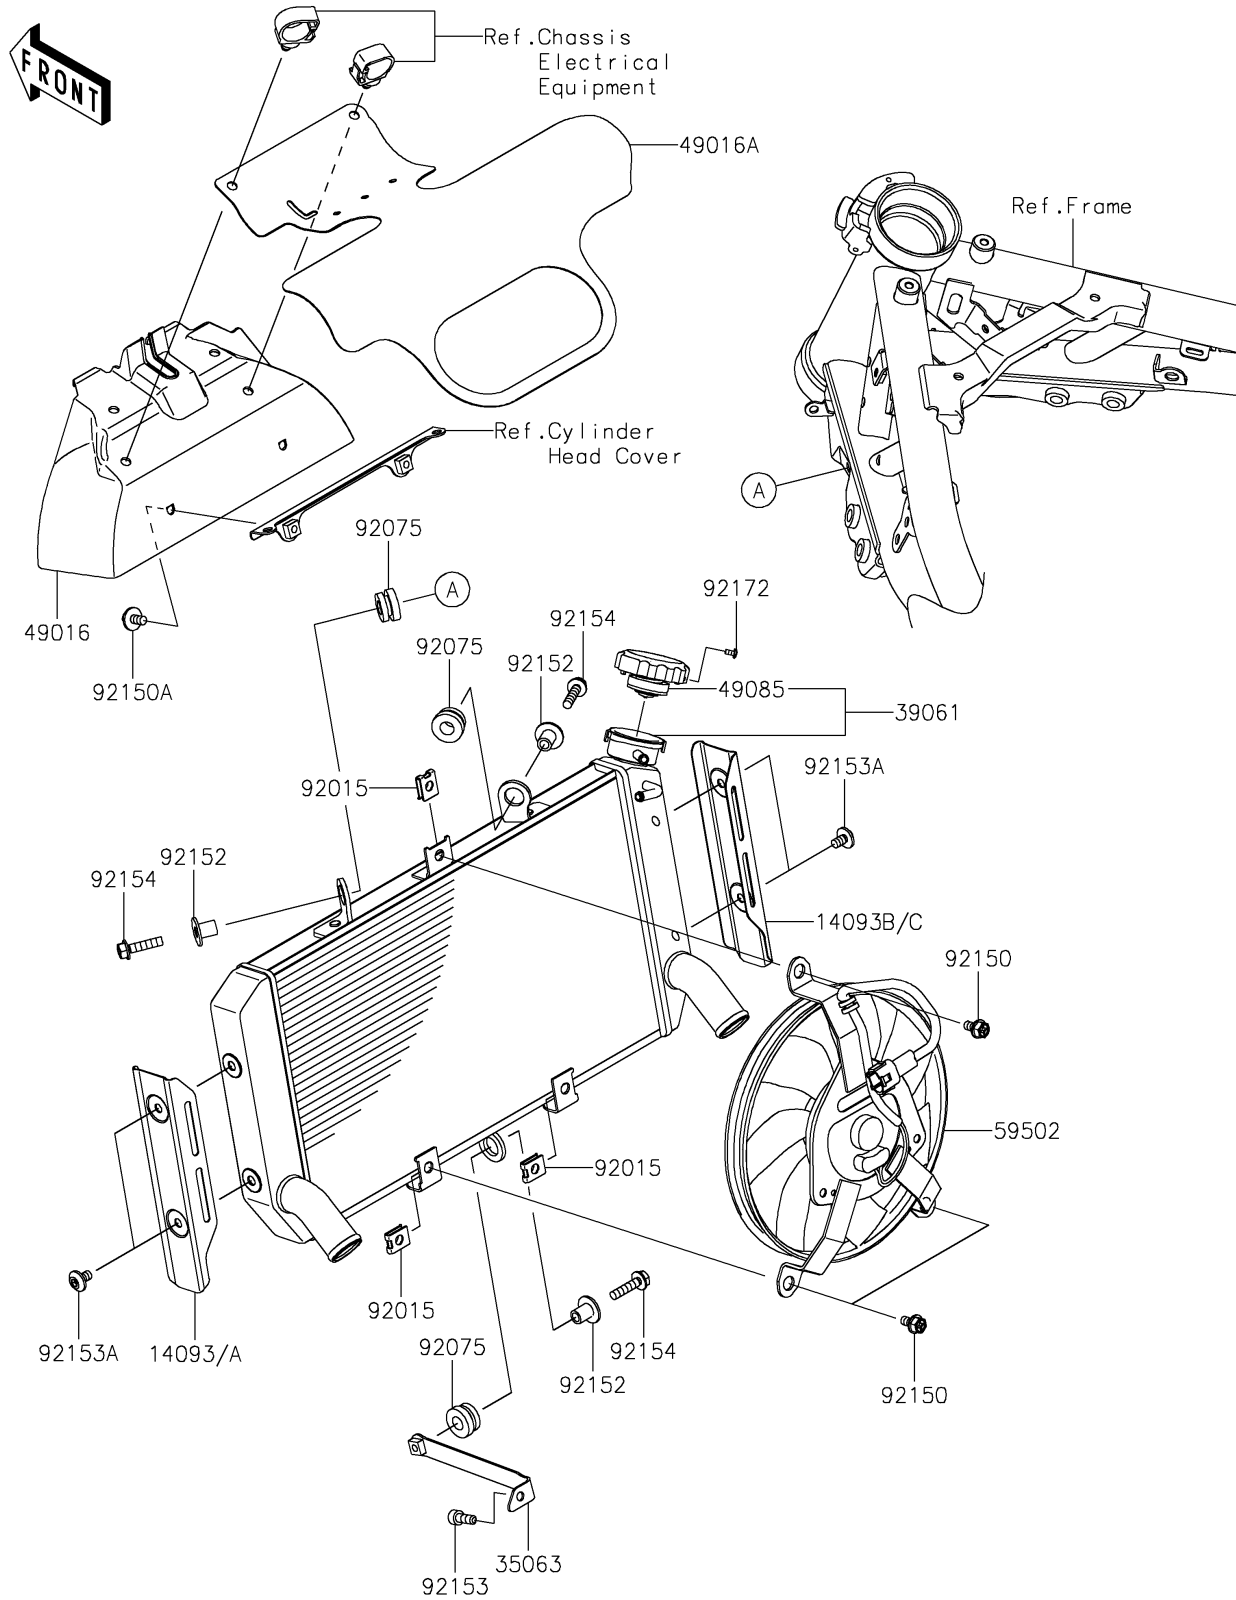

# 2019 Z900RS ABS PARTS DIAGRAM

Radiator

E3032

## 2019 Z900RS ABS PARTS LIST

### Radiator

ITEM NAME	PART NUMBER	QUANTITY
COVER,RADIATOR,LH,BLACK (Ref # 14093A)	14093-0647-499	1
COVER,RADIATOR,RH,BLACK (Ref # 14093C)	14093-0648-499	1
STAY (Ref # 35063)	35063-1395	1
RADIATOR-ASSY (Ref # 39061)	39061-0749	1
COVER-SEAL,HEAT (Ref # 49016)	49016-0647	1
COVER-SEAL,HEAT (Ref # 49016A)	49016-0648	1
CAP-ASSY-PRESSURE (Ref # 49085)	49085-1075	1
FAN-ASSY (Ref # 59502)	59502-0618	1
NUT (Ref # 92015)	92015-1487	3
DAMPER,RUBBER (Ref # 92075)	92075-1123	3
BOLT,6X12 (Ref # 92150)	92150-1186	3
BOLT,6X12 (Ref # 92150A)	92150-1891	2
COLLAR (Ref # 92152)	92152-0667	3
BOLT,SOCKET,6X16 (Ref # 92153)	92153-1344	1
BOLT,SOCKET,6X10 (Ref # 92153A)	92153-1628	4
BOLT,FLANGED,6X25 (Ref # 92154)	92154-2846	3
SCREW,TAPPING,3X6 (Ref # 92172)	92172-1225	1