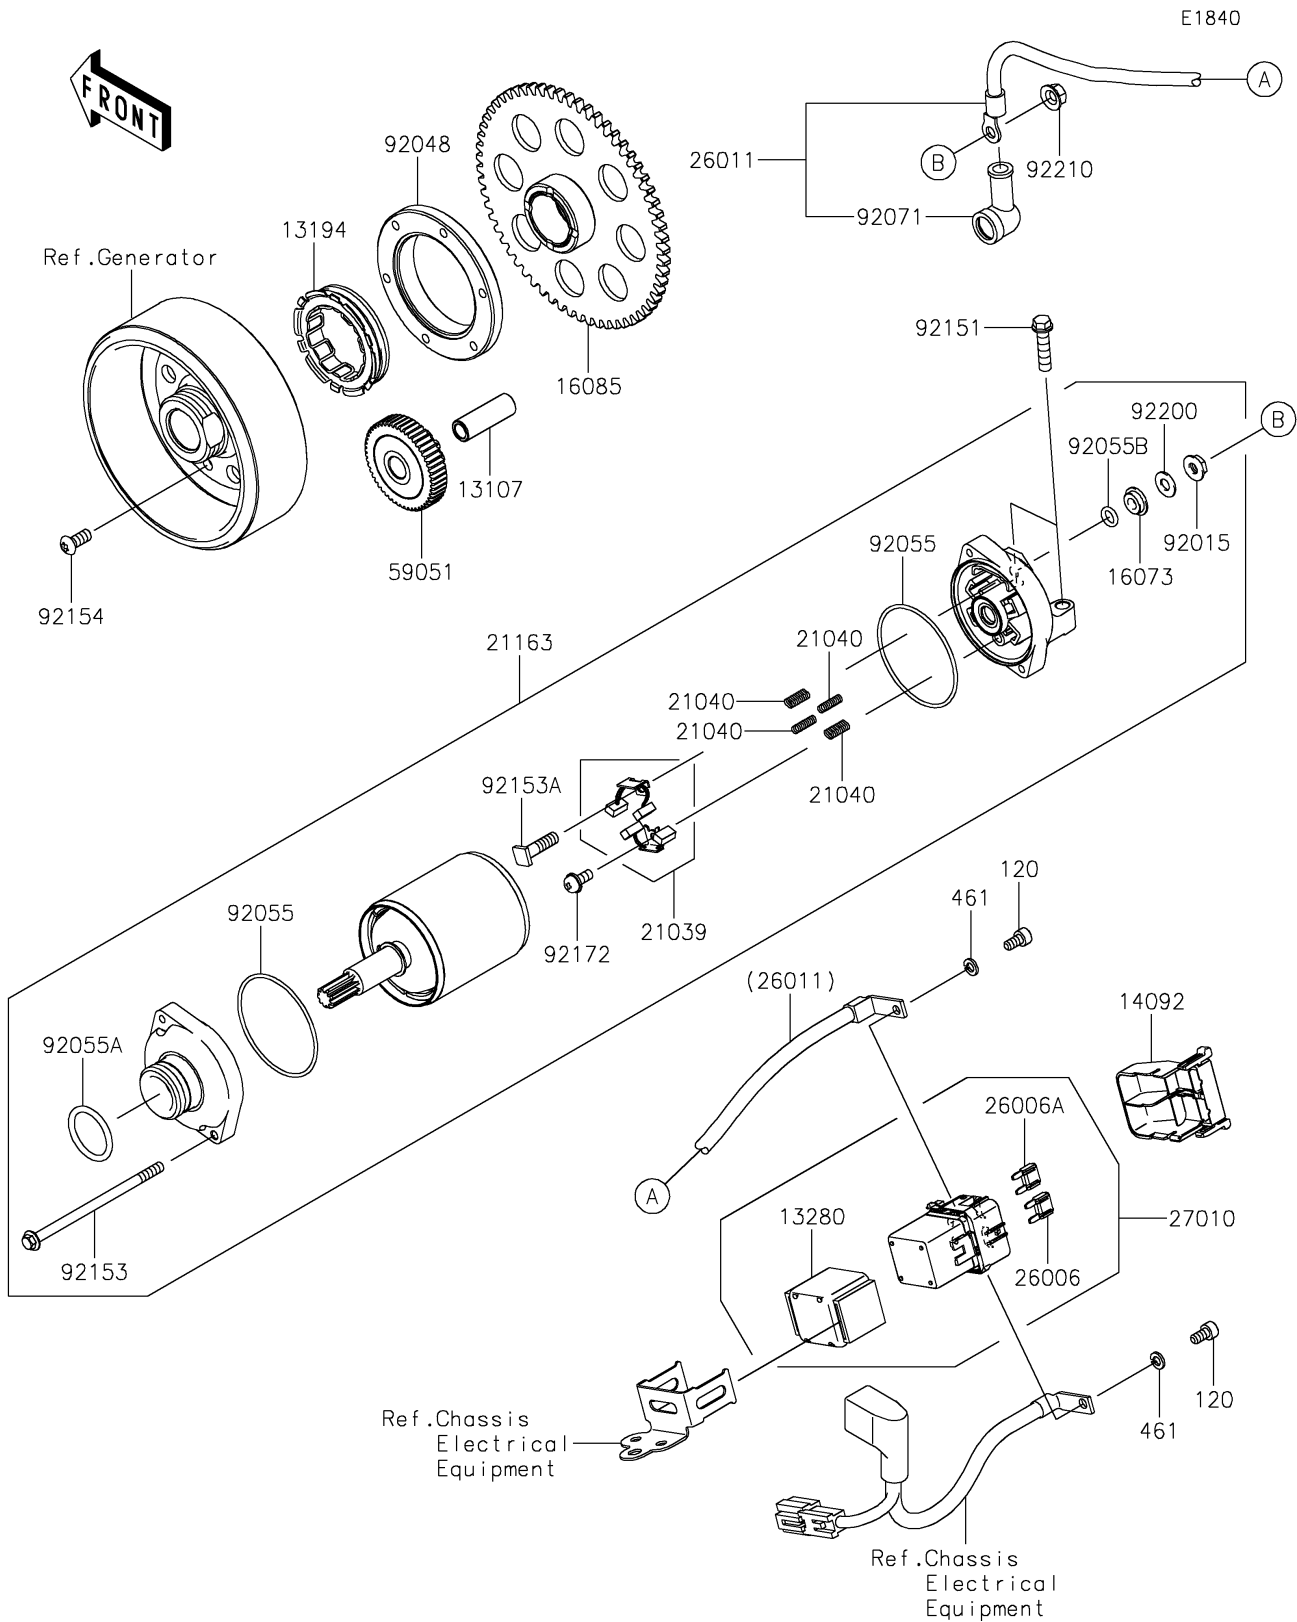

# 2019 Z900RS ABS PARTS DIAGRAM

## Starter Motor

## 2019 Z900RS ABS PARTS LIST

### Starter Motor

ITEM NAME	PART NUMBER	QUANTITY
SHAFT,IDLER GEAR (Ref # 13107)	13107-1377	1
CLUTCH-ONEWAY (Ref # 13194)	13194-1096	1
HOLDER,MAGNETIC SWITCH (Ref # 13280)	13280-0814	1
COVER (Ref # 14092)	14092-0109	1
INSULATOR (Ref # 16073)	16073-0053	1
GEAR,CLUTCH ONEWAY (Ref # 16085)	16085-0609	1
BRUSH,CARBON (Ref # 21039)	21039-0004	1
SPRING-BRUSH (Ref # 21040)	21040-0003	4
STARTER-ELECTRIC (Ref # 21163)	21163-0770	1
FUSE,MINI BLADE,15A,BLUE (Ref # 26006)	26006-0001	1
FUSE,MINI BLADE,30A,GREEN (Ref # 26006A)	26006-1080	1
WIRE-LEAD (Ref # 26011)	26011-0986	1
SWITCH (Ref # 27010)	27010-0770	1
GEAR-SPUR,IDLER (Ref # 59051)	59051-0762	1
NUT,STARTER MOTOR (Ref # 92015)	92015-1476	1
RACE (Ref # 92048)	92048-0018	1
RING-O (Ref # 92055)	92055-0136	2
RING-O (Ref # 92055A)	92055-1276	1
RING-O,4.5X2.0 (Ref # 92055B)	92055-1370	1
GROMMET (Ref # 92071)	92071-0024	1
BOLT,FLANGED-SMALL,6X25 (Ref # 92151)	92151-1930	2
BOLT (Ref # 92153)	92153-1850	2
BOLT (Ref # 92153A)	92153-1866	1
BOLT,TORX,6X14 (Ref # 92154)	92154-2448	6
SCREW (Ref # 92172)	92172-0334	1
WASHER (Ref # 92200)	92200-0386	1
NUT,6MM (Ref # 92210)	92210-0188	1
BOLT-SOCKET,5X10 (Ref # 120)	120CB0510	2
WASHER-SPRING,5MM (Ref # 461)	461DB0500	2