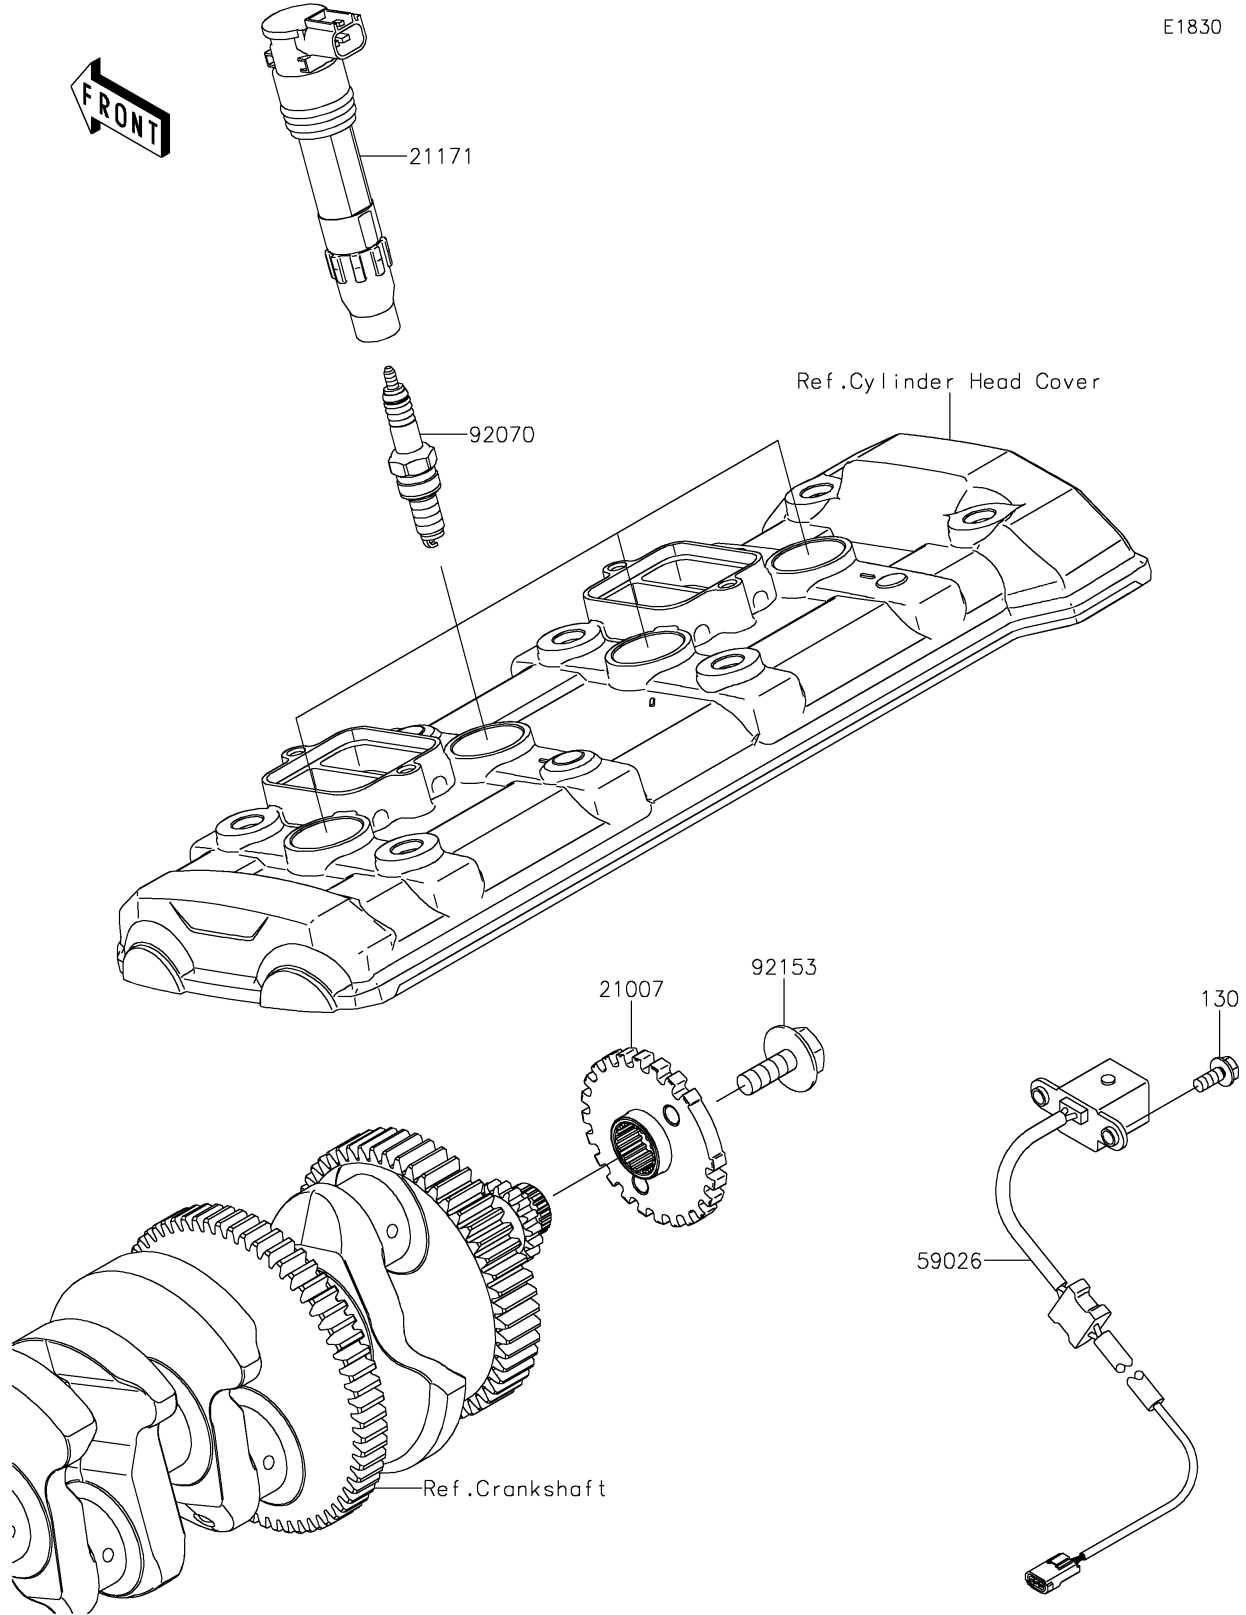

2019 Z900RS ABS PARTS DIAGRAM

Ignition System

E1830

2019 Z900RS ABS PARTS LIST

Ignition System

ITEM NAME	PART NUMBER	QUANTITY
ROTOR,TIMING (Ref # 21007)	21007-0656	1
COIL-ASSY-IGNITION (Ref # 21171)	21171-0033	4
COIL-PULSING (Ref # 59026)	59026-0049	1
PLUG-SPARK,CR9EIA(NGK) (Ref # 92070)	92070-0014	4
BOLT,FLANGED,8X23 (Ref # 92153)	92153-0549	1
BOLT-FLANGED,5X12 (Ref # 130)	130BA0512	2