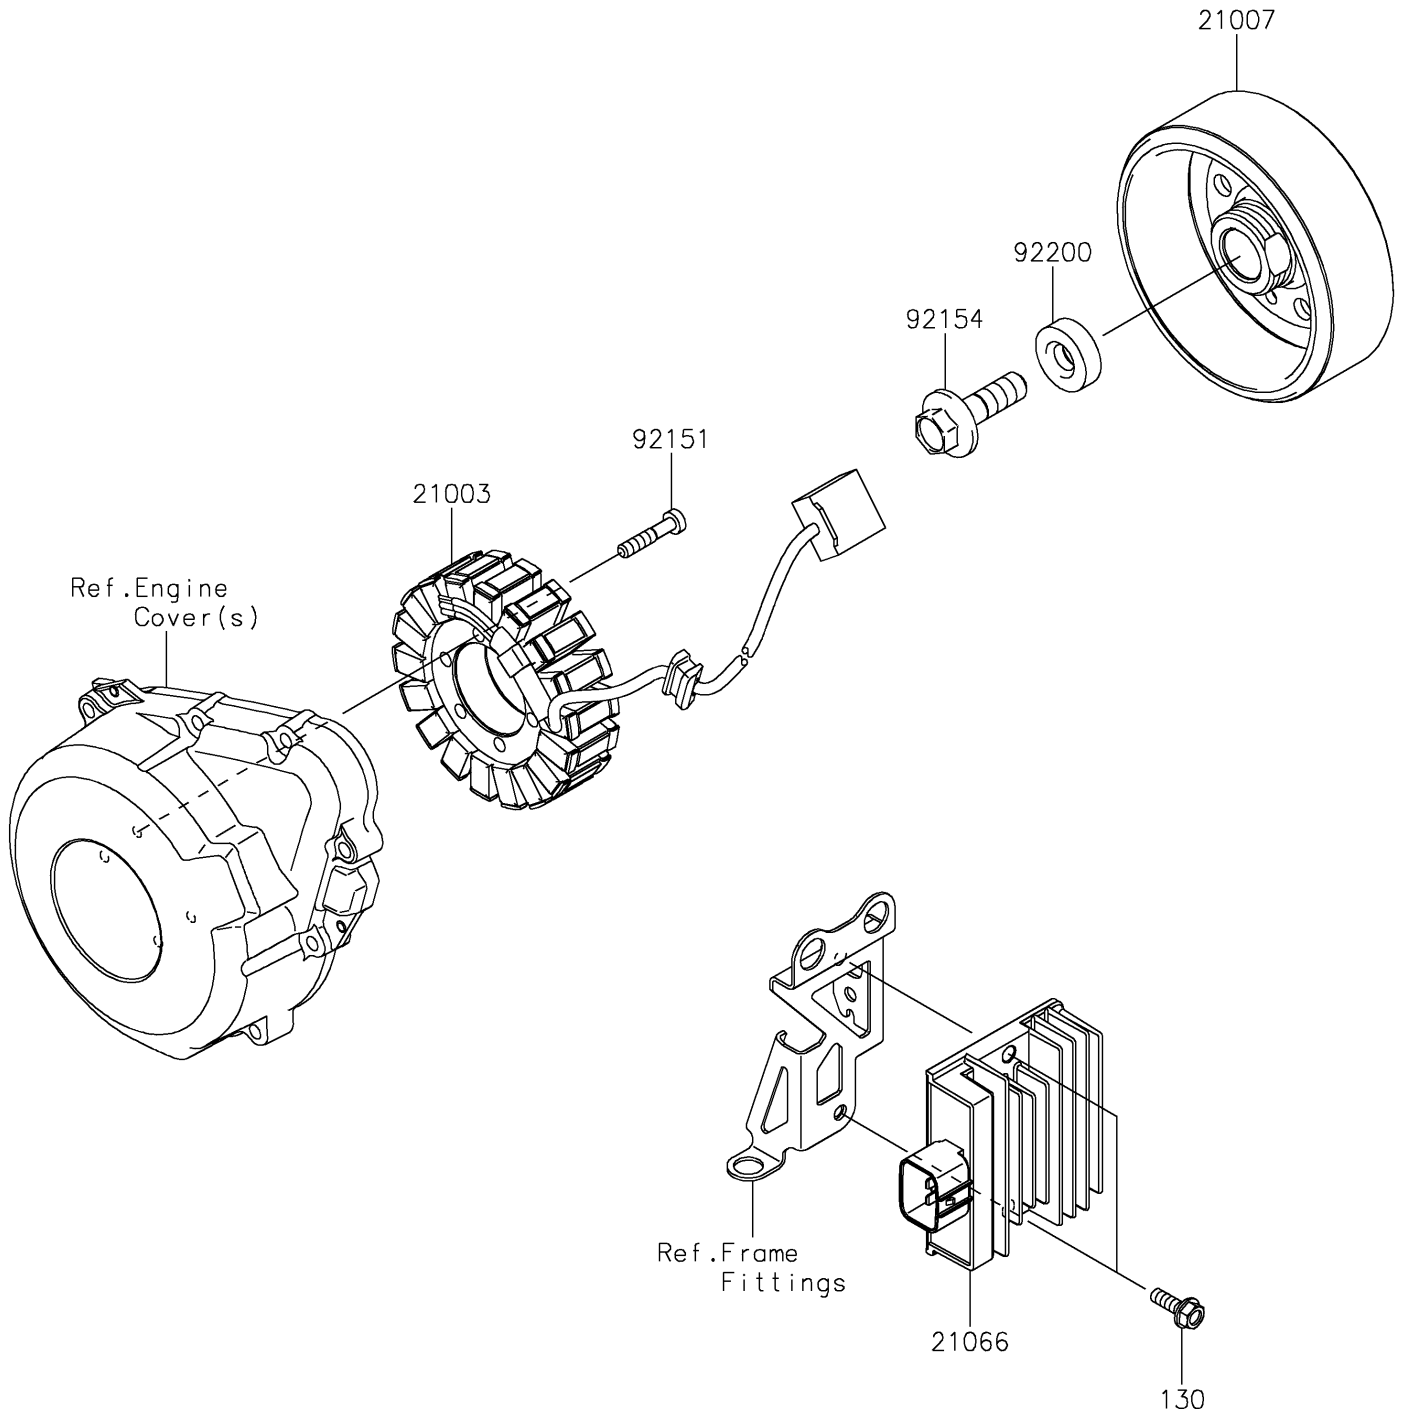

2019 Z900RS ABS PARTS DIAGRAM

Generator

E1810

2019 Z900RS ABS PARTS LIST

Generator

ITEM NAME	PART NUMBER	QUANTITY
STATOR (Ref # 21003)	21003-0179	1
ROTOR (Ref # 21007)	21007-0654	1
REGULATOR-VOLTAGE (Ref # 21066)	21066-0760	1
BOLT,6X30 (Ref # 92151)	92151-1626	4
BOLT,FLANGED,12X40 (Ref # 92154)	92154-2650	1
WASHER,12X34X9 (Ref # 92200)	92200-0369	1
BOLT-FLANGED,6X18 (Ref # 130)	130CA0618	2