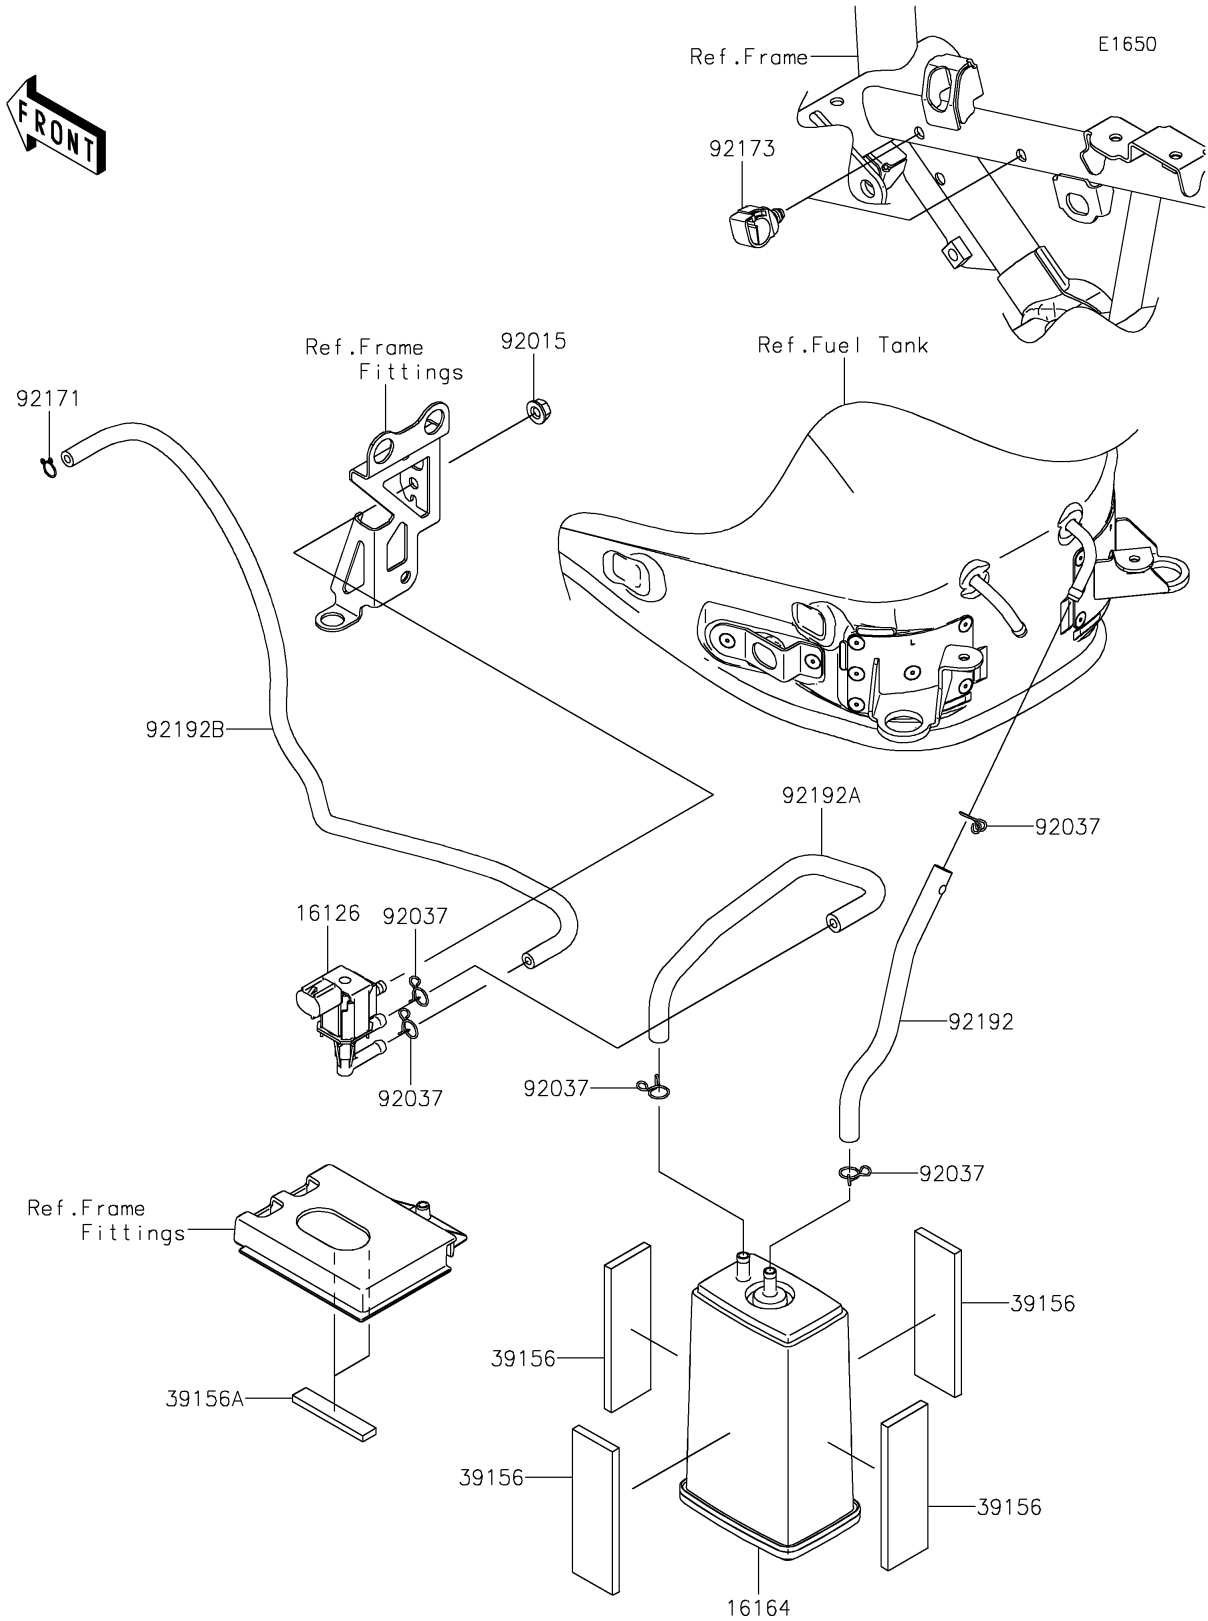

2019 Z900RS ABS PARTS DIAGRAM

Fuel Evaporative System(CA)

2019 Z900RS ABS PARTS LIST

Fuel Evaporative System(CA)

ITEM NAME	PART NUMBER	QUANTITY
VALVE,PCV (Ref # 16126)	16126-0740	1
CANISTER (Ref # 16164)	16164-0012	1
PAD,93X30X5 (Ref # 39156)	39156-1858	4
PAD,10X52.5X4 (Ref # 39156A)	39156-2206	2
NUT,FLANGED,6MM (Ref # 92015)	92015-1367	1
CLAMP (Ref # 92037)	92037-1712	5
CLAMP (Ref # 92171)	92171-0573	1
CLAMP,12MM DIA. (Ref # 92173)	92173-0736	2
TUBE,CANISTER-TANK (Ref # 92192)	92192-1799	1
TUBE,PCV-CANISTER (Ref # 92192A)	92192-1800	1
TUBE,PCV-THROTTLE BODY (Ref # 92192B)	92192-1883	1