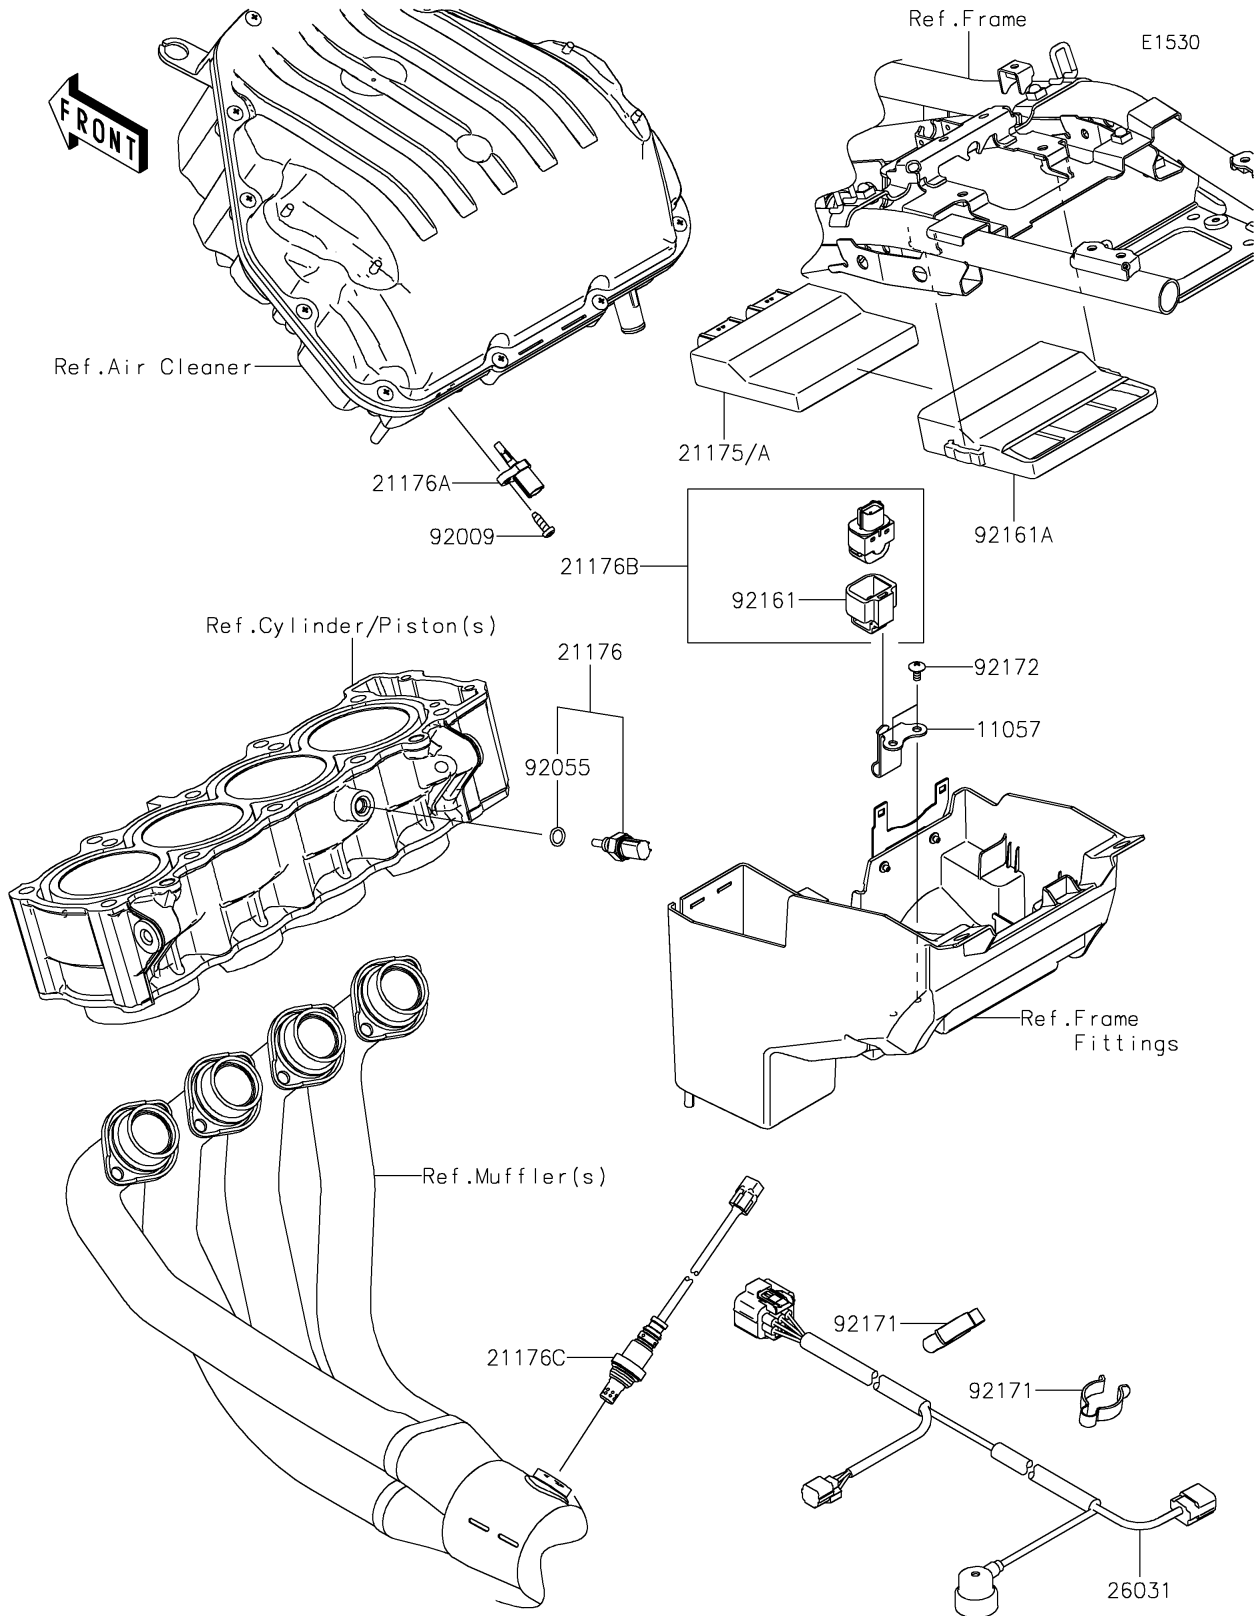

2019 Z900RS ABS PARTS DIAGRAM

Fuel Injection

2019 Z900RS ABS PARTS LIST

Fuel Injection

ITEM NAME	PART NUMBER	QUANTITY
BRACKET,VEHICLE DOWN SENSOR (Ref # 11057)	11057-0896	1
CONTROL UNIT-ELECTRONIC (Ref # 21175A)	21175-1317	1
SENSOR,WATER TEMP (Ref # 21176)	21176-0009	1
SENSOR,AIR TEMPERATURE (Ref # 21176A)	21176-0048	1
SENSOR,VEHICLE-DOWN (Ref # 21176B)	21176-0704	1
SENSOR,OXYGEN (Ref # 21176C)	21176-0851	1
HARNESS,SUB (Ref # 26031)	26031-2282	1
SCREW,TAPPING,5X16 (Ref # 92009)	92009-1984	1
RING-O,9.5X1.9 (Ref # 92055)	92055-0016	1
DAMPER (Ref # 92161)	92161-0951	1
DAMPER,ECU (Ref # 92161A)	92161-1965	1
CLAMP,CABLE (Ref # 92171)	92171-1283	2
SCREW,TAPPING,5X10 (Ref # 92172)	92172-0262	2