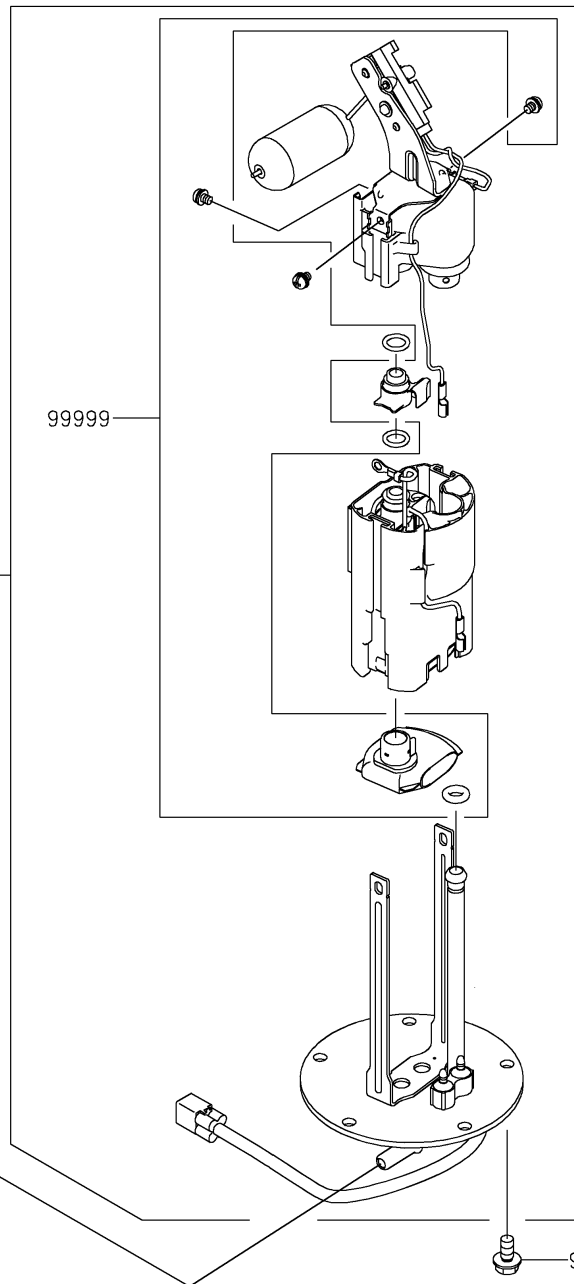

2019 Z900RS ABS PARTS DIAGRAM

Fuel Pump

E1520

2019 Z900RS ABS PARTS LIST

Fuel Pump

ITEM NAME	PART NUMBER	QUANTITY
PUMP-FUEL (Ref # 49040)	49040-0762	1
TUBE-ASSY,FUEL (Ref # 51044)	51044-0863	1
BOLT,FLANGED,6X12 (Ref # 92154)	92154-1848	5
KIT,FUEL FILTER (Ref # 99999)	99999-0522	1
O RING (Ref # 670)	670E5075	1