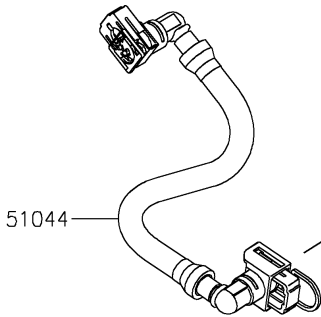

2019 Z900RS ABS PARTS DIAGRAM

Fuel Pump

E1520

2019 Z900RS ABS PARTS LIST

Fuel Pump

ITEM NAME	PART NUMBER	QUANTITY
PUMP-FUEL (Ref # 49040)	49040-0762	1
TUBE-ASSY,FUEL (Ref # 51044)	51044-0863	1
BOLT,FLANGED,6X12 (Ref # 92154)	92154-1848	5
KIT,FUEL FILTER (Ref # 99999)	99999-0522	1
O RING (Ref # 670)	670E5075	1