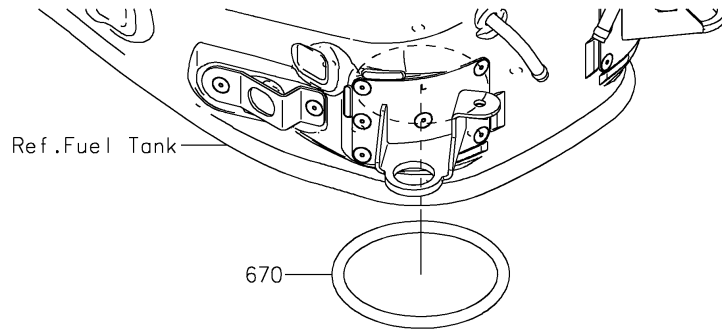

2019 Z900RS ABS PARTS DIAGRAM

Fuel Pump

E1520

2019 Z900RS ABS PARTS LIST

Fuel Pump

ITEM NAME	PART NUMBER	QUANTITY
PUMP-FUEL (Ref # 49040)	49040-0762	1
TUBE-ASSY,FUEL (Ref # 51044)	51044-0863	1
BOLT,FLANGED,6X12 (Ref # 92154)	92154-1848	5
KIT,FUEL FILTER (Ref # 99999)	99999-0522	1
O RING (Ref # 670)	670E5075	1