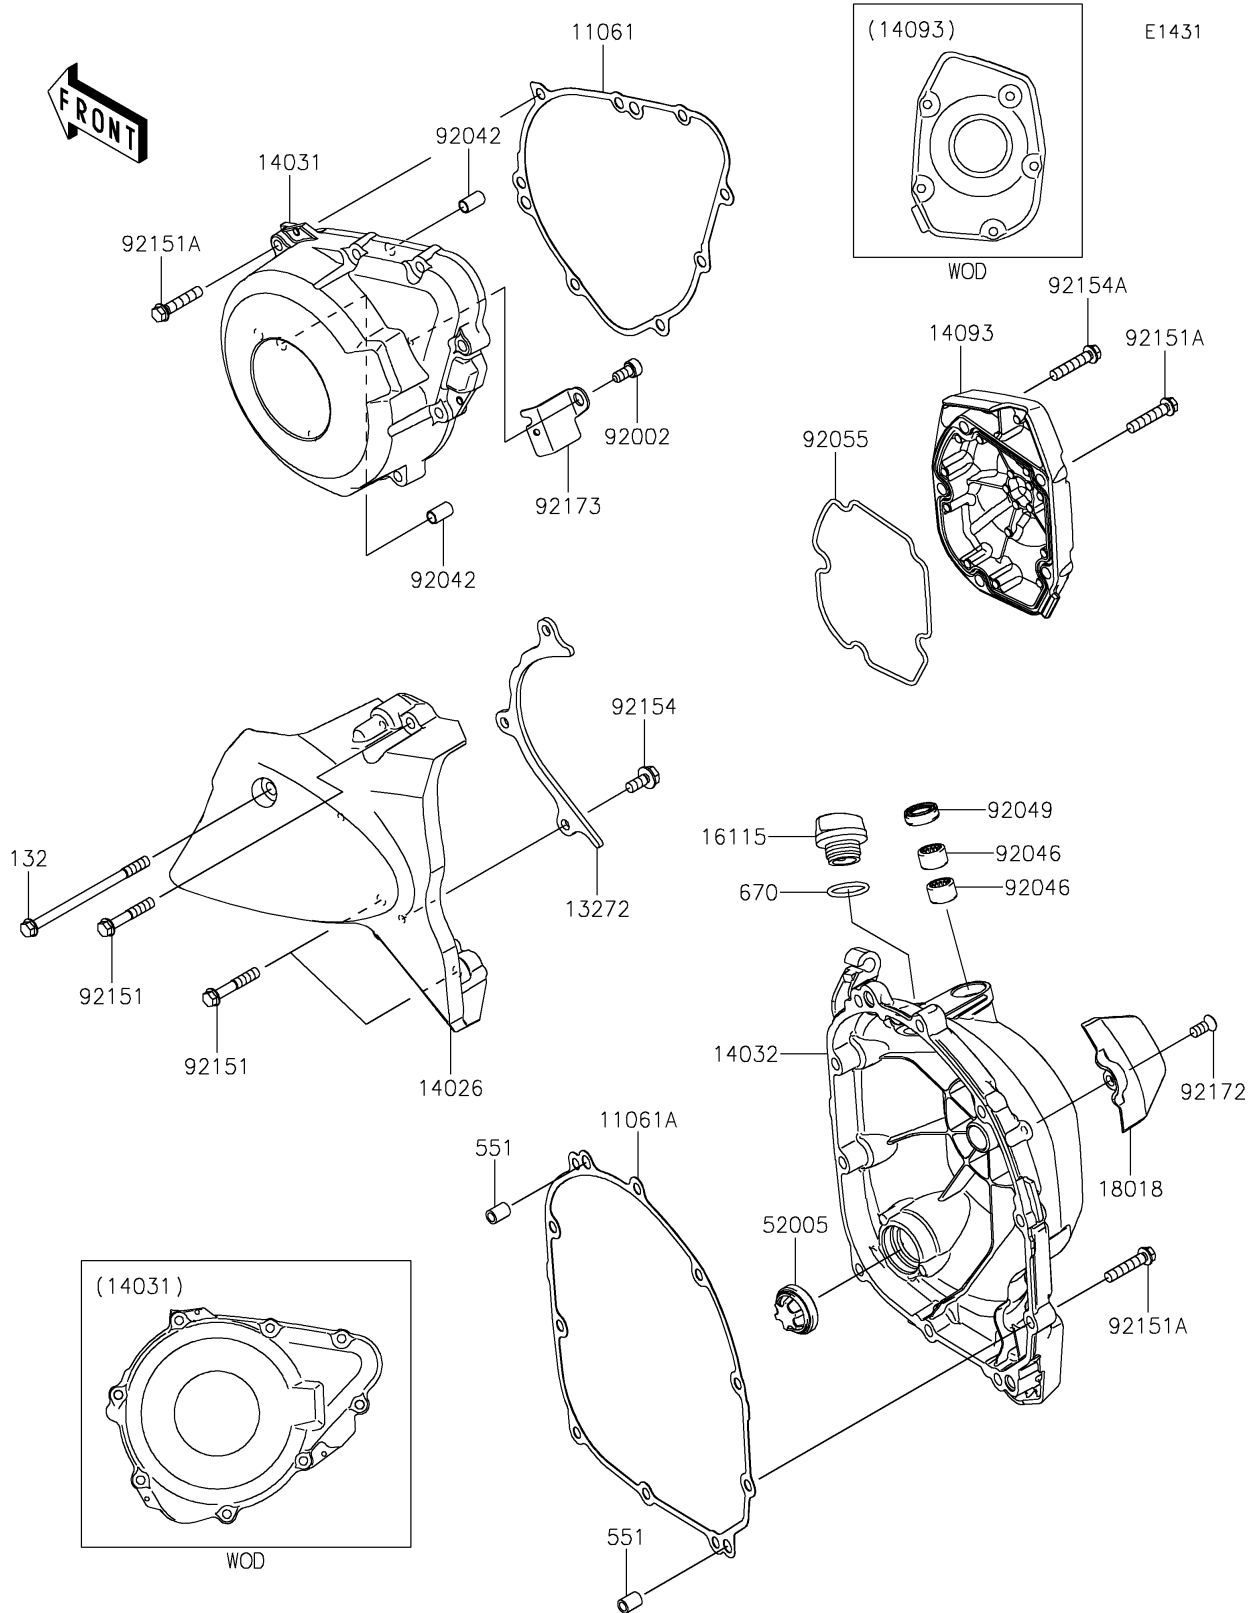

2019 Z900RS ABS PARTS DIAGRAM

Engine Cover(s)

2019 Z900RS ABS PARTS LIST

Engine Cover(s)

ITEM NAME	PART NUMBER	QUANTITY
GASKET,GENERATOR COVER (Ref # 11061)	11061-0403	1
GASKET,CLUTCH COVER (Ref # 11061A)	11061-0404	1
PLATE (Ref # 13272)	13272-2349	1
COVER-CHAIN (Ref # 14026)	14026-0138	1
COVER-GENERATOR (Ref # 14031)	14031-0617	1
COVER-CLUTCH (Ref # 14032)	14032-0640	1
COVER,PULSER (Ref # 14093)	14093-0624	1
CAP-OIL FILLER (Ref # 16115)	16115-1053	1
PLATE-HEAT GUARD (Ref # 18018)	18018-0605	1
GAUGE (Ref # 52005)	52005-1120	1
BOLT,SOCKET,6X12 (Ref # 92002)	92002-1796	1
PIN,DOWEL,6.3X8X14 (Ref # 92042)	92042-007	2
BEARING-NEEDLE,HK1210FM (Ref # 92046)	92046-0034	2
SEAL-OIL,CLUTCH RELEASE (Ref # 92049)	92049-1475	1
RING-O,PULSER COVER (Ref # 92055)	92055-0199	1
BOLT,6X35 (Ref # 92151)	92151-1135	3
BOLT,6X30 (Ref # 92151A)	92151-1873	22
BOLT,FLANGED,6X14 (Ref # 92154)	92154-0482	3
BOLT,6X30 (Ref # 92154A)	92154-2652	1
SCREW,TORX,6X14 (Ref # 92172)	92172-0901	1
CLAMP (Ref # 92173)	92173-1321	1
BOLT-FLANGED-SMALL,6X95 (Ref # 132)	132BC0695	1
PIN-DOWEL,8X14 (Ref # 551)	551A0814	2
O RING,20MM (Ref # 670)	670B2020	1