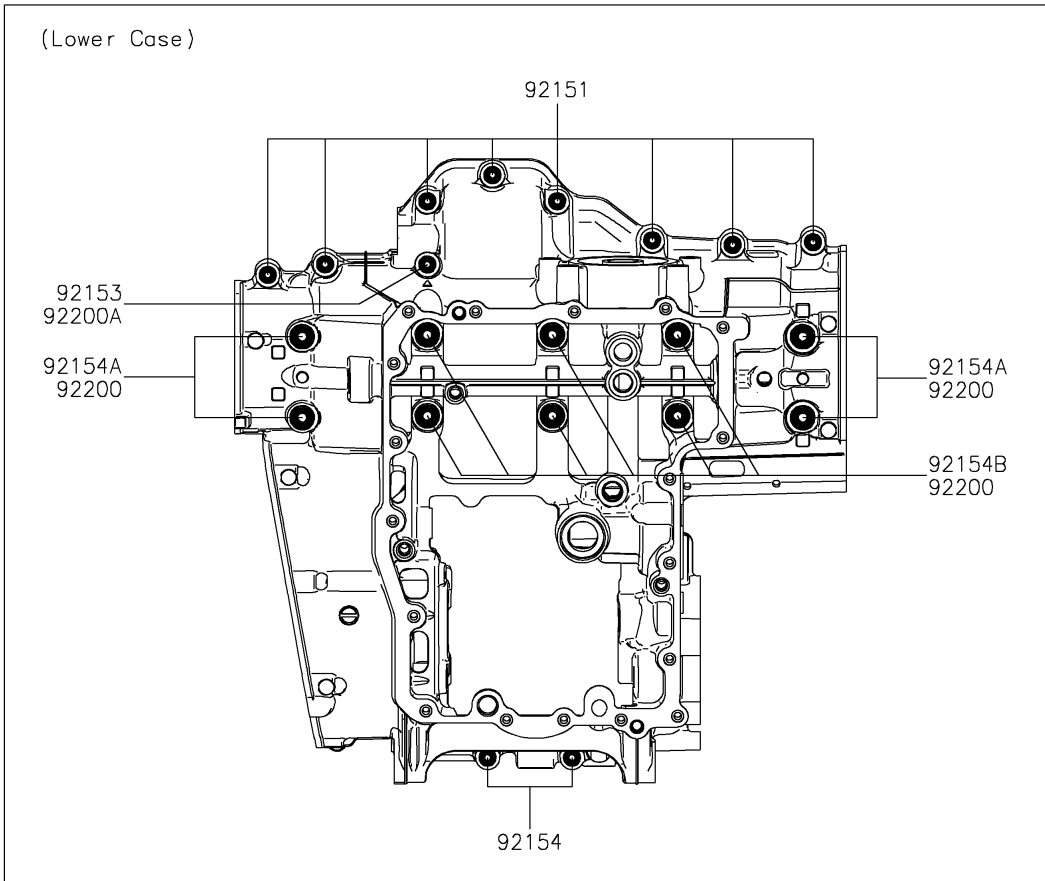

2019 Z900RS ABS PARTS DIAGRAM

Crankcase Bolt Pattern

E1412

2019 Z900RS ABS PARTS LIST

Crankcase Bolt Pattern

ITEM NAME	PART NUMBER	QUANTITY
BOLT,FLANGED,7X85 (Ref # 92150)	92150-1251	3
BOLT,8X70 (Ref # 92150A)	92150-1483	2
BOLT,6X40 (Ref # 92150B)	92150-1794	3
BOLT,FLANGED,7X45 (Ref # 92151)	92151-1539	8
BOLT,FLANGED,7X60 (Ref # 92153)	92153-1045	1
BOLT,FLANGED,6X68 (Ref # 92153A)	92153-1637	2
BOLT,FLANGED,7X50 (Ref # 92154)	92154-0372	3
BOLT,FLANGED,9X100 (Ref # 92154A)	92154-2639	4
BOLT,FLANGED,9X90 (Ref # 92154B)	92154-2640	6
WASHER,9.2X19X2.3 (Ref # 92200)	92200-0115	10
WASHER (Ref # 92200A)	92200-0556	2