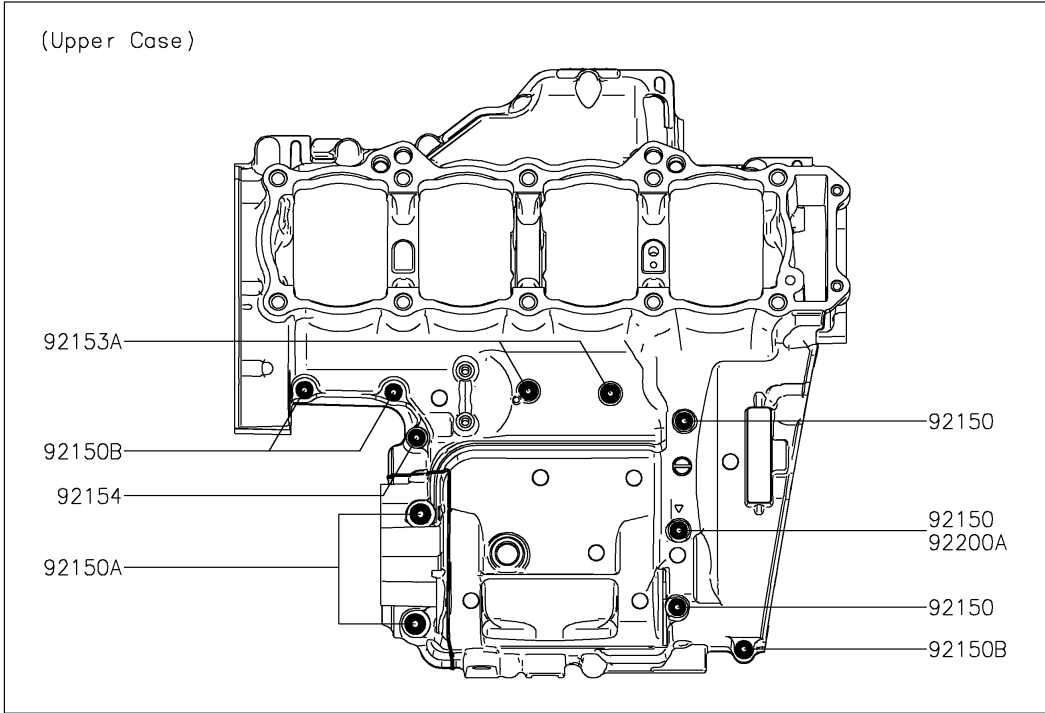

2019 Z900RS ABS PARTS DIAGRAM

Crankcase Bolt Pattern

E1412

2019 Z900RS ABS PARTS LIST

Crankcase Bolt Pattern

ITEM NAME	PART NUMBER	QUANTITY
BOLT,FLANGED,7X85 (Ref # 92150)	92150-1251	3
BOLT,8X70 (Ref # 92150A)	92150-1483	2
BOLT,6X40 (Ref # 92150B)	92150-1794	3
BOLT,FLANGED,7X45 (Ref # 92151)	92151-1539	8
BOLT,FLANGED,7X60 (Ref # 92153)	92153-1045	1
BOLT,FLANGED,6X68 (Ref # 92153A)	92153-1637	2
BOLT,FLANGED,7X50 (Ref # 92154)	92154-0372	3
BOLT,FLANGED,9X100 (Ref # 92154A)	92154-2639	4
BOLT,FLANGED,9X90 (Ref # 92154B)	92154-2640	6
WASHER,9.2X19X2.3 (Ref # 92200)	92200-0115	10
WASHER (Ref # 92200A)	92200-0556	2