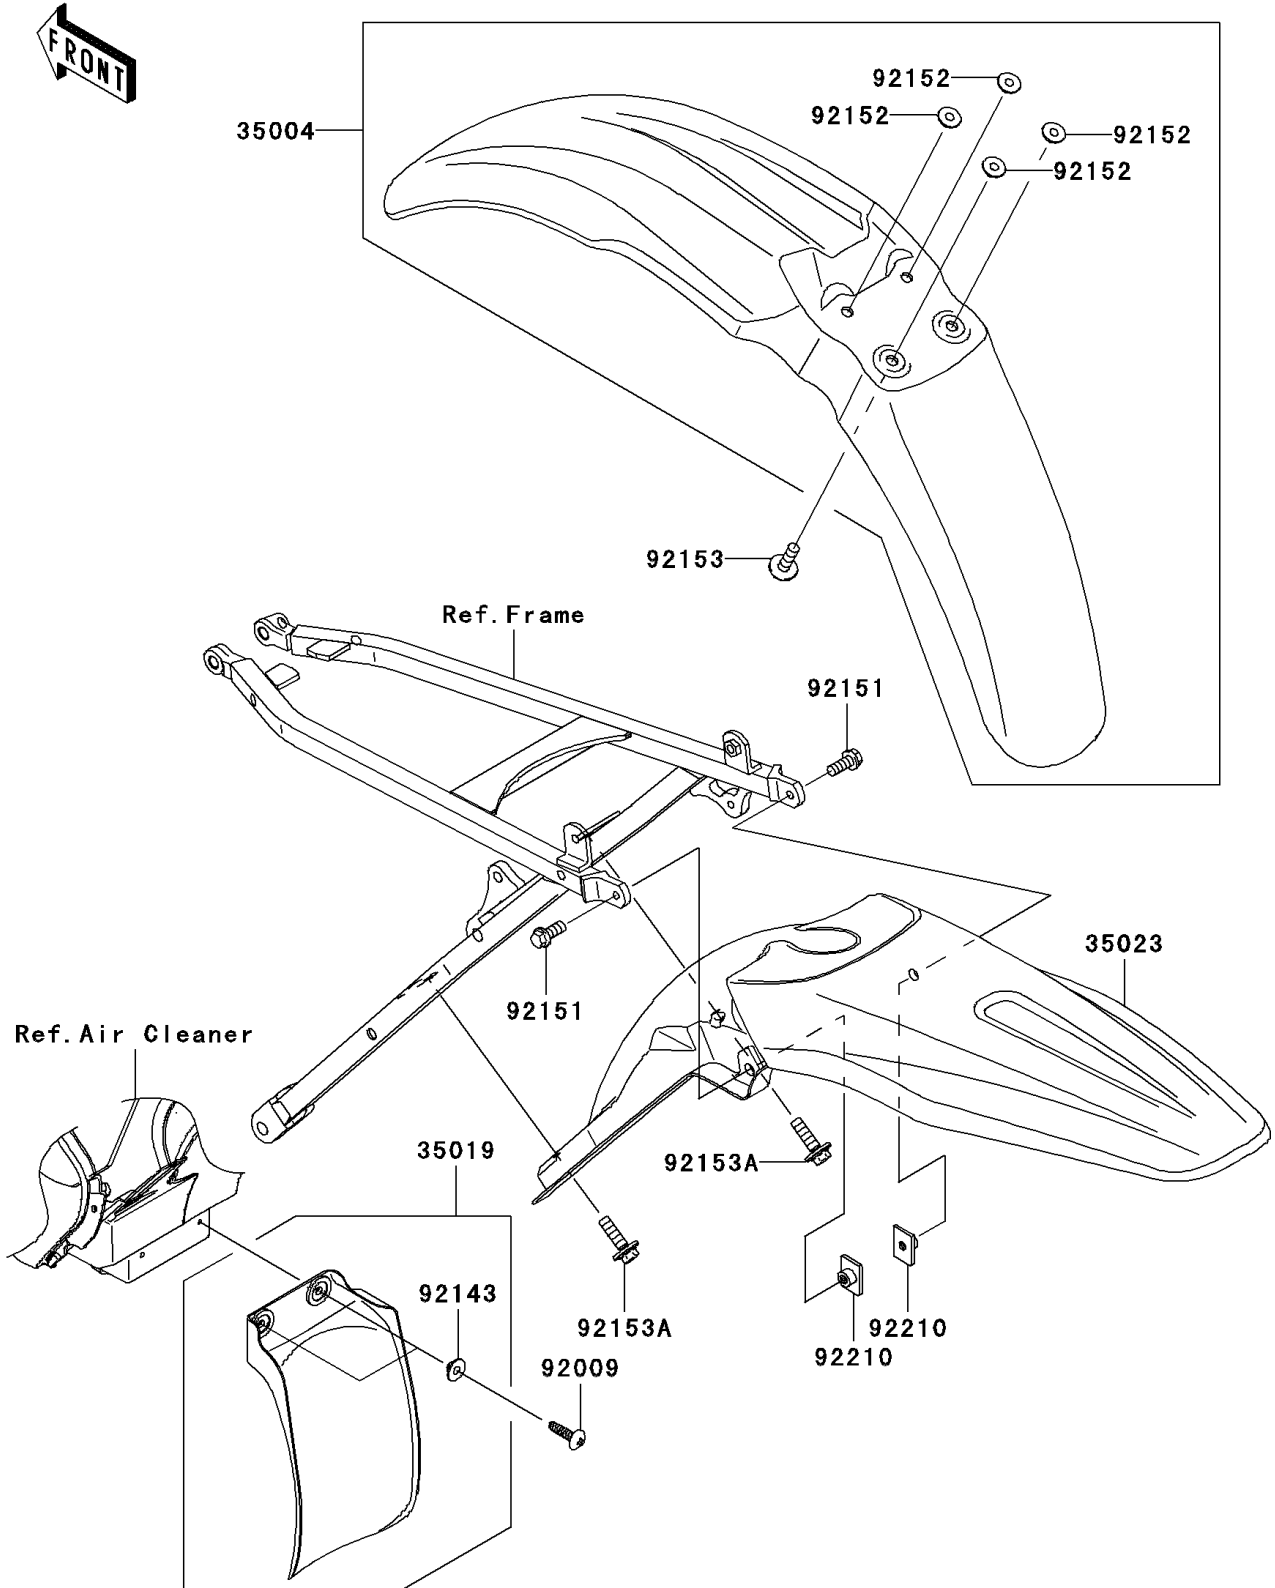

# 2006 KX450F PARTS DIAGRAM

Fenders

F2170

## 2006 KX450F PARTS LIST

### Fenders

ITEM NAME	PART NUMBER	QUANTITY
FENDER-FRONT,L.GREEN (Ref # 35004)	35004-0050-290	1
FLAP,AIR FILTER (Ref # 35019)	35019-0005	1
FENDER-REAR,L.GREEN (Ref # 35023)	35023-0075-290	1
SCREW,TAPPING,5X20 (Ref # 92009)	92009-1993	2
COLLAR (Ref # 92143)	92143-1087	2
BOLT,6X14 (Ref # 92151)	92151-1423	2
COLLAR (Ref # 92152)	92152-1422	4
BOLT,6X20 (Ref # 92153)	92153-0502	4
BOLT,FLANGED,6X22 (Ref # 92153A)	92153-0950	2
NUT,PLATE,6MM (Ref # 92210)	92210-1352	2