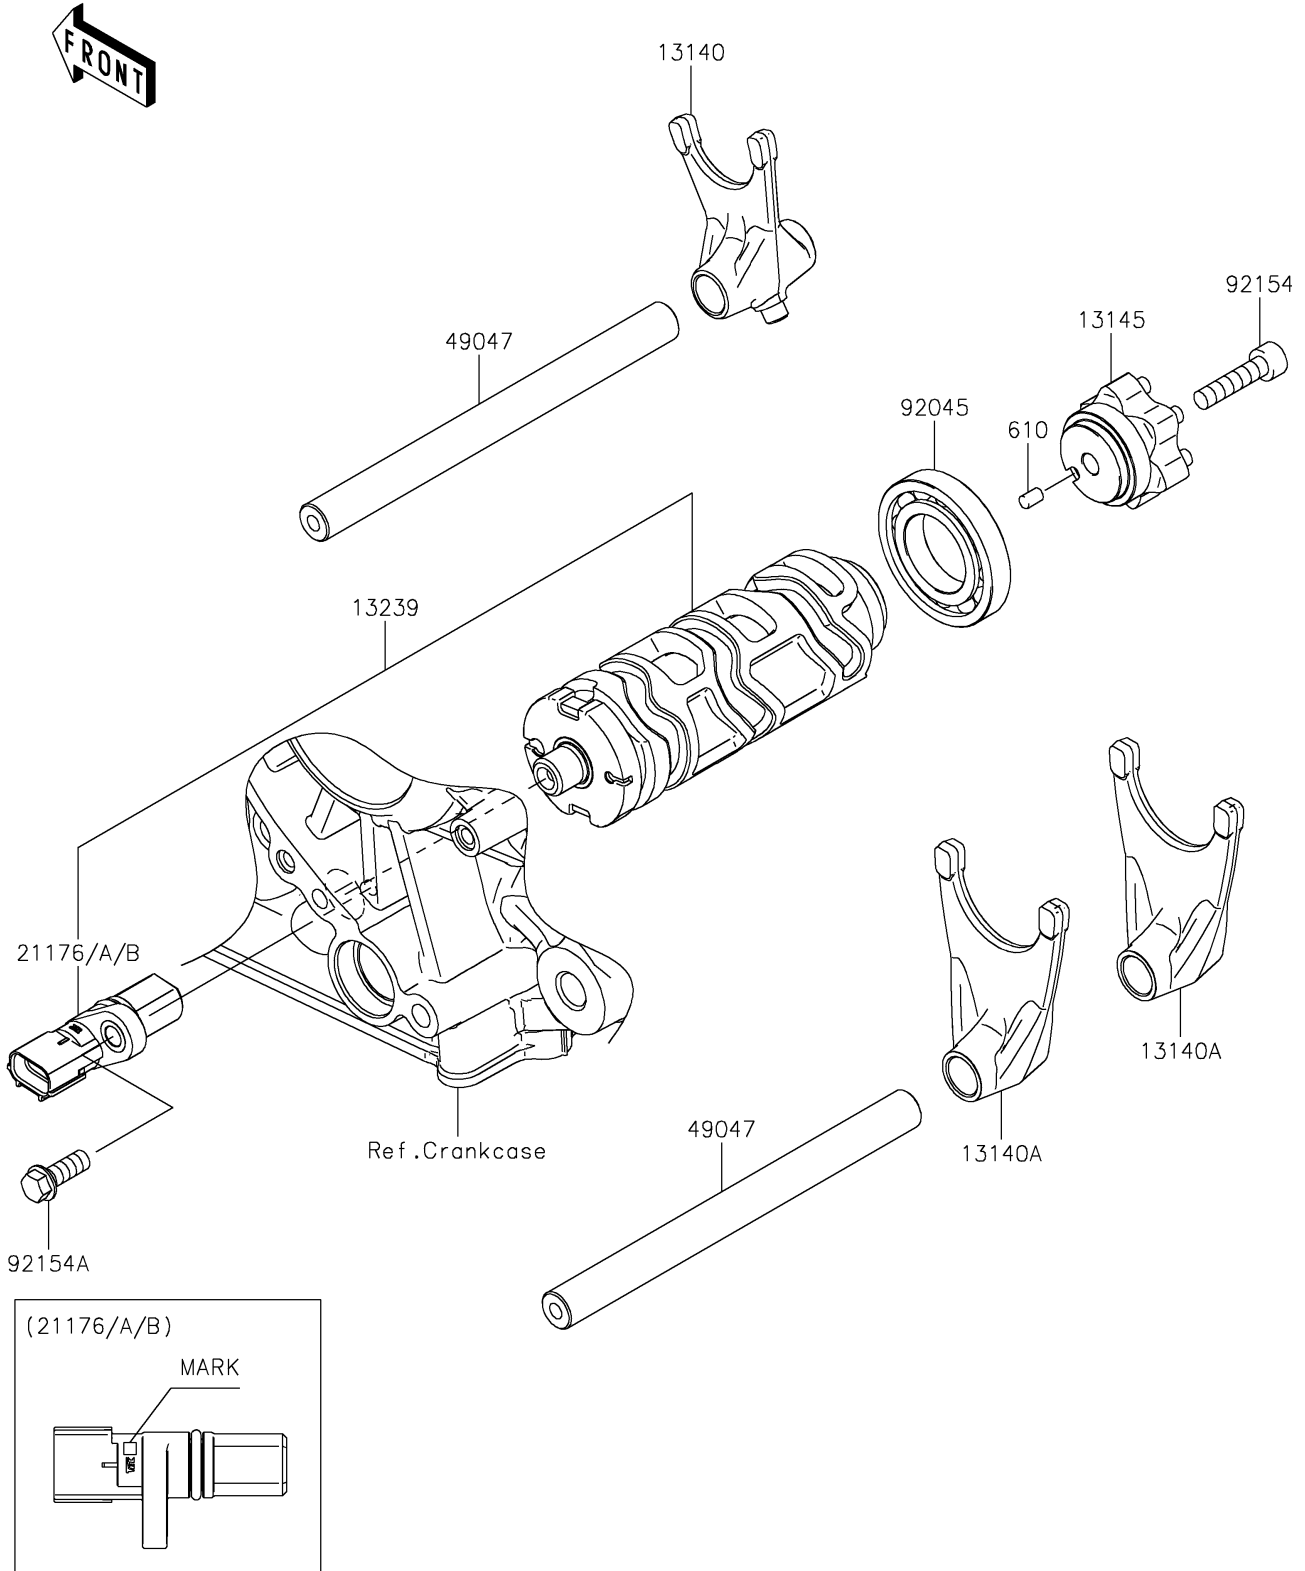

# 2019 Z900RS ABS PARTS DIAGRAM

Gear Change Drum/Shift Fork(s)

E1362

## 2019 Z900RS ABS PARTS LIST

### Gear Change Drum/Shift Fork(s)

ITEM NAME	PART NUMBER	QUANTITY
FORK-SHIFT (Ref # 13140)	13140-0061	1
FORK-SHIFT (Ref # 13140A)	13140-0062	2
CAM-CHANGE DRUM (Ref # 13145)	13145-0568	1
DRUM-ASSY-CHANGE (Ref # 13239)	13239-0581	1
SENSOR,GEAR POSITION,M MARK (Ref # 21176)	21176-0825	1
SENSOR,GEAR POSITION,H MARK (Ref # 21176A)	21176-0845	1
SENSOR,GEAR POSITION,L MARK (Ref # 21176B)	21176-0846	1
ROD-SHIFT (Ref # 49047)	49047-0644	2
BEARING-BALL,16005 (Ref # 92045)	92045-1045	1
BOLT,SOCKET,6X25 (Ref # 92154)	92154-0477	1
BOLT,FLANGED,6X16 (Ref # 92154A)	92154-2096	1
ROLLER,4X6 (Ref # 610)	610A0406	1