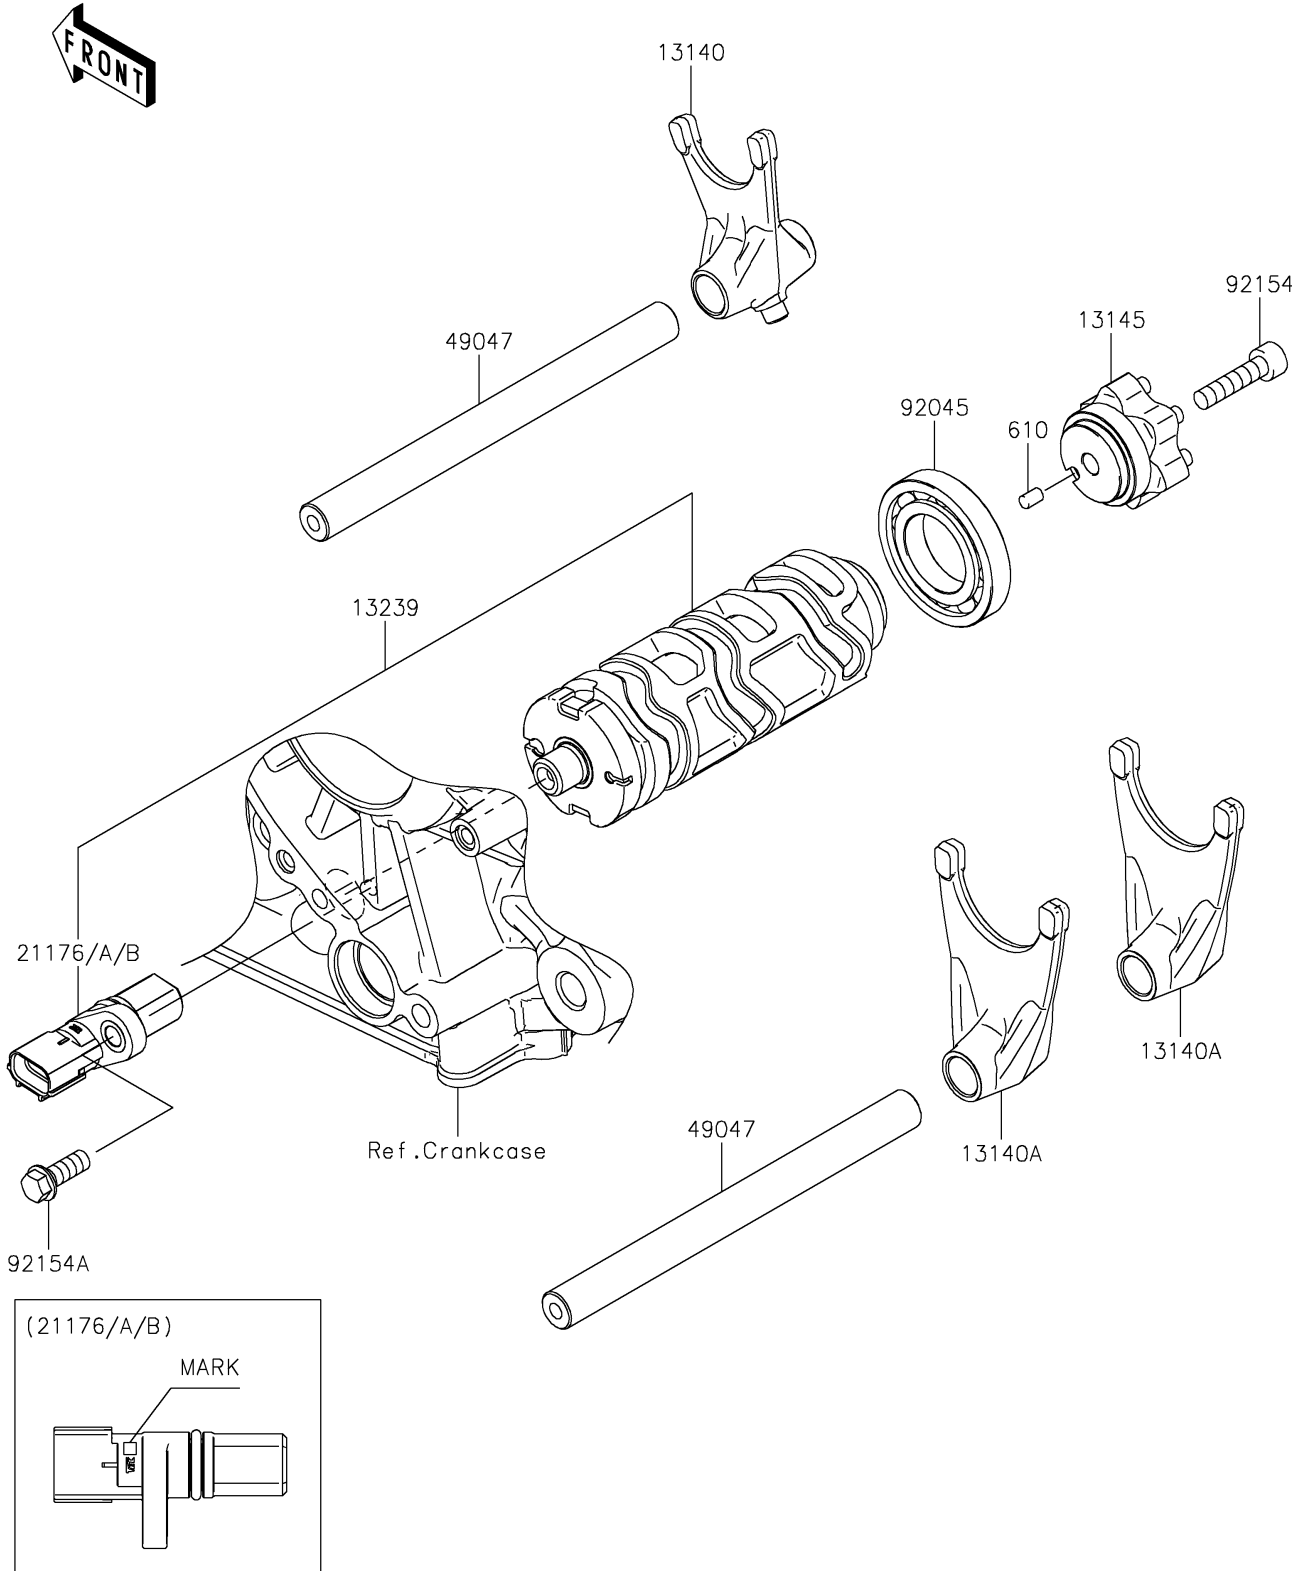

2019 Z900RS ABS PARTS DIAGRAM

Gear Change Drum/Shift Fork(s)

E1362

2019 Z900RS ABS PARTS LIST

Gear Change Drum/Shift Fork(s)

ITEM NAME	PART NUMBER	QUANTITY
FORK-SHIFT (Ref # 13140)	13140-0061	1
FORK-SHIFT (Ref # 13140A)	13140-0062	2
CAM-CHANGE DRUM (Ref # 13145)	13145-0568	1
DRUM-ASSY-CHANGE (Ref # 13239)	13239-0581	1
SENSOR,GEAR POSITION,M MARK (Ref # 21176)	21176-0825	1
SENSOR,GEAR POSITION,H MARK (Ref # 21176A)	21176-0845	1
SENSOR,GEAR POSITION,L MARK (Ref # 21176B)	21176-0846	1
ROD-SHIFT (Ref # 49047)	49047-0644	2
BEARING-BALL,16005 (Ref # 92045)	92045-1045	1
BOLT,SOCKET,6X25 (Ref # 92154)	92154-0477	1
BOLT,FLANGED,6X16 (Ref # 92154A)	92154-2096	1
ROLLER,4X6 (Ref # 610)	610A0406	1