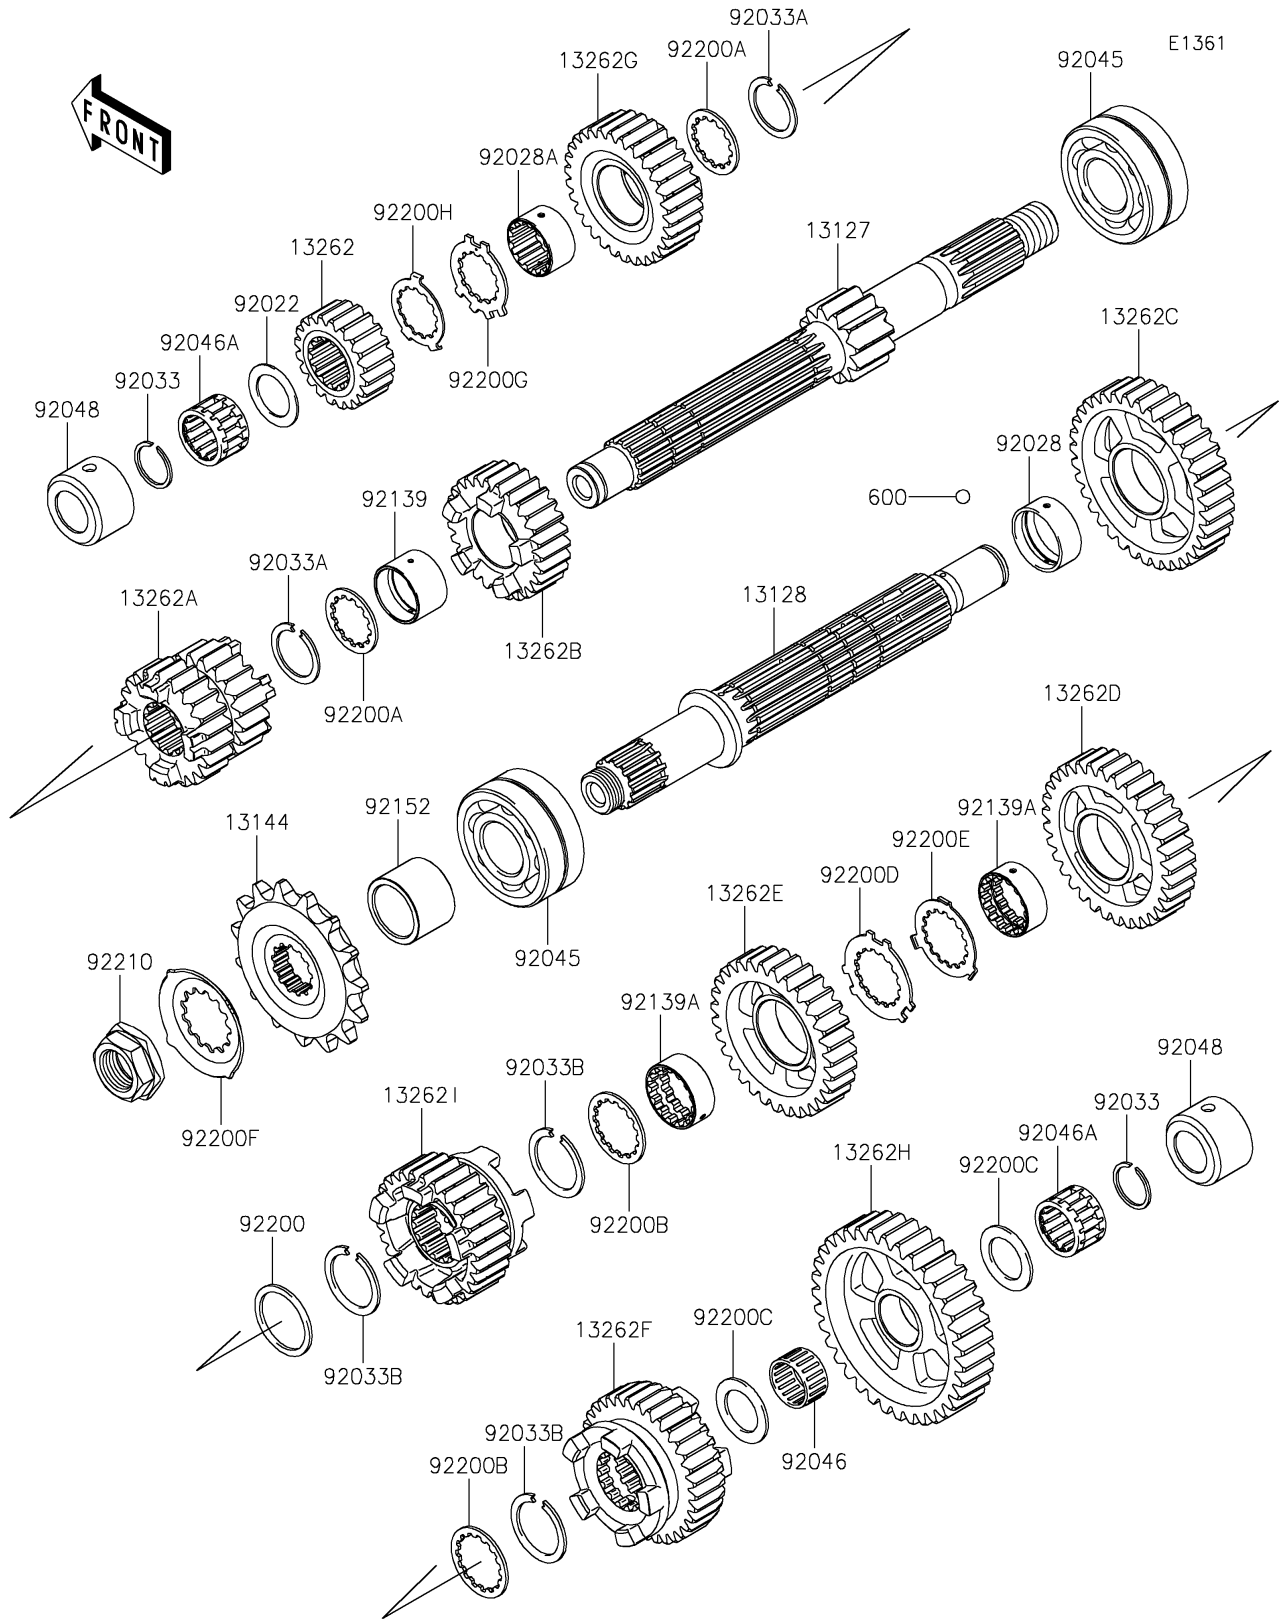

2019 Z900RS ABS PARTS DIAGRAM

Transmission

2019 Z900RS ABS PARTS LIST

Transmission

ITEM NAME	PART NUMBER	QUANTITY
SHAFT-TRANSMISSION INPUT,12T (Ref # 13127)	13127-0694	1
SHAFT-TRANSMISSION OUTPUT (Ref # 13128)	13128-0698	1
SPROCKET-OUTPUT,15T (Ref # 13144)	13144-0579	1
GEAR,INPUT 2ND,17T (Ref # 13262)	13262-1233	1
GEAR,INPUT 3RD&4TH,20T&22T (Ref # 13262A)	13262-1234	1
GEAR,INPUT 5TH,27T (Ref # 13262B)	13262-1235	1
GEAR,OUTPUT 2ND,35T (Ref # 13262C)	13262-1238	1
GEAR,OUTPUT 3RD,33T (Ref # 13262D)	13262-1239	1
GEAR,OUTPUT 4TH,31T (Ref # 13262E)	13262-1240	1
GEAR,OUTPUT 5TH,33T (Ref # 13262F)	13262-1241	1
GEAR,INPUT 6TH,30T (Ref # 13262G)	13262-1285	1
GEAR,OUTPUT LOW,35T (Ref # 13262H)	13262-1286	1
GEAR,OUTPUT 6TH,29T (Ref # 13262I)	13262-1287	1
WASHER,20.5X30X1,STEEL (Ref # 92022)	92022-112	1
BUSHING,OUTPUT,2ND (Ref # 92028)	92028-1739	1
BUSHING,INPUT TOP GEAR (Ref # 92028A)	92028-1915	1
RING-SNAP,20MM (Ref # 92033)	92033-015	2
RING-SNAP,24MM (Ref # 92033A)	92033-026	2
RING-SNAP,T=1.5 (Ref # 92033B)	92033-1249	3
BEARING-BALL,DAC2557NSSH (Ref # 92045)	92045-0003	2
BEARING-NEEDLE,K20X24X13 (Ref # 92046)	92046-1219	1
BEARING-NEEDLE,PK20X27X17X3 (Ref # 92046A)	92046-1303	2
RACE (Ref # 92048)	92048-0016	2
BUSHING,25X28X17.8 (Ref # 92139)	92139-0280	1
BUSHING,OUTPUT,3RD&4TH (Ref # 92139A)	92139-0281	2
COLLAR,SPROCKET (Ref # 92152)	92152-2263	1
WASHER,28.1X34.0X1.6 (Ref # 92200)	92200-0228	1
WASHER,25.2X31.0X1.5 (Ref # 92200A)	92200-1239	2
WASHER,28.5X34.0X1.5 (Ref # 92200B)	92200-1240	2

2019 Z900RS ABS PARTS LIST

Transmission

ITEM NAME	PART NUMBER	QUANTITY
WASHER,20.5X31X1.5 (Ref # 92200C)	92200-1375	2
WASHER,25.8X40.5X1.5 (Ref # 92200D)	92200-1522	1
WASHER,25.2X37.0X1.0 (Ref # 92200E)	92200-1523	1
WASHER (Ref # 92200F)	92200-1720	1
WASHER,22.6X34.2X1.5 (Ref # 92200G)	92200-1941	1
WASHER,22X32X1 (Ref # 92200H)	92200-1942	1
NUT,20MM (Ref # 92210)	92210-0850	1
BALL-STEEL,5/32 (Ref # 600)	600A0500	3